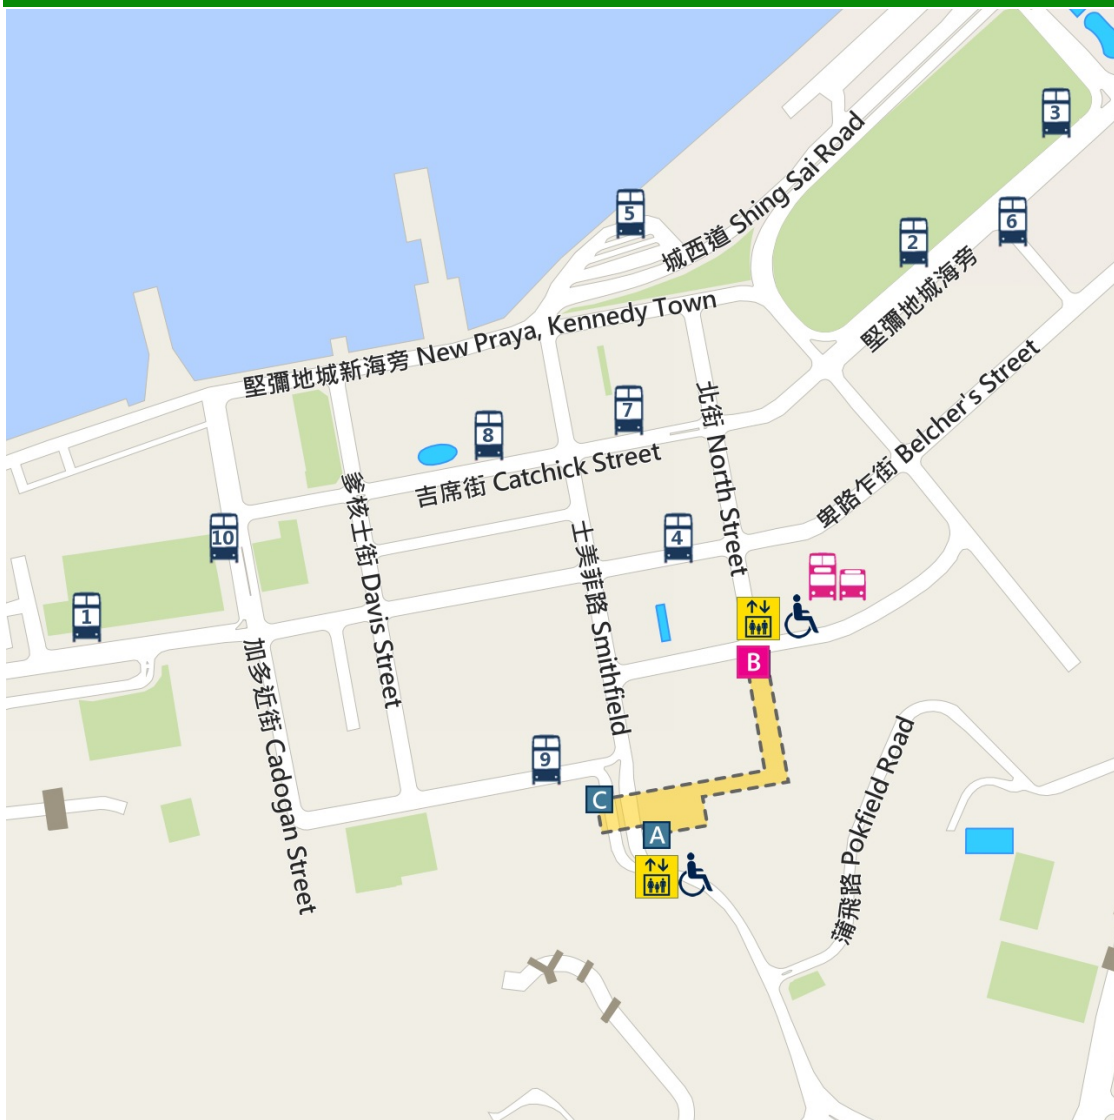

堅尼地城站
Kennedy Town Station

其他公共交通工具
Alternative public transport

港鐵免費接駁巴士上車處
Free MTR Shuttle Bus boarding point

資料只供參考：此處所載之資料由香港特區政府提供。港鐵會定期更新資料，唯因各交通工具營運者可能隨時改動有關資料，故港鐵不能保證所有資料均準確無誤。如有疑問，可登入 <http://ptes.td.gov.hk> 瀏覽公共交通查詢服務。

FOR REFERENCE ONLY: This information is supplied by the HKSAR Government. Whilst MTR regularly updates the content, no responsibility can be taken for accuracy as all information is subject to change by the individual transport operator. Please visit the Public Transport Enquiry service at <http://ptes.td.gov.hk> for further information.

前往港鐵站 To MTR station	巴士綫 Bus route	巴士站 Bus stop	
港島綫 Island Line			
香港大學 HKU	1, 10, 101, 104, 43M, 5B, 5X, 971	1	
	1, 10, 5B, 5X	2	
	10, 101, 104, 18P, 18X, 5X, 904, 971	3	
	18X, 904	4	
	113, 18P, 18X, 904	5	
	113, 18P	6	
	101, 104, 904, 971	7	
	1, 10, 18X, 43M, 5B, 5X	8	
	43M	9	
	43M	10	
西營盤 Sai Ying Pun	1, 10, 101, 104, 5B	1	
	1, 10, 5B	2	
	10, 101, 104, 18P	3	
	113, 18P	5	
	113, 18P	6	
	101, 104	7	
	1, 10, 5B	8	
	上環 Sheung Wan	1, 10, 101, 104, 5B	1
1, 10, 5B		2	
10, 101, 104		3	
113		5	
113		6	
101, 104		7	
1, 10, 5B		8	
中環 Central		1, 10, 101, 104, 5B, 5X	1
	1, 10, 5B, 5X	2	
	10, 101, 104, 5X	3	
	113	5	
	113	6	
	101, 104	7	
	1, 10, 5B, 5X	8	
	金鐘 Admiralty	1, 10, 104, 5B, 5X	1
1, 10, 5B, 5X		2	
10, 104, 5X		3	
104		7	
1, 10, 5B, 5X		8	
灣仔 Wan Chai	1, 101	1	
	1	2	
	101	3	
	101	7	
銅鑼灣 Causeway Bay	1	8	
	10, 5B, 5X	1	
	10, 5B, 5X	2	
	10, 5X	3	
10, 5B, 5X	8