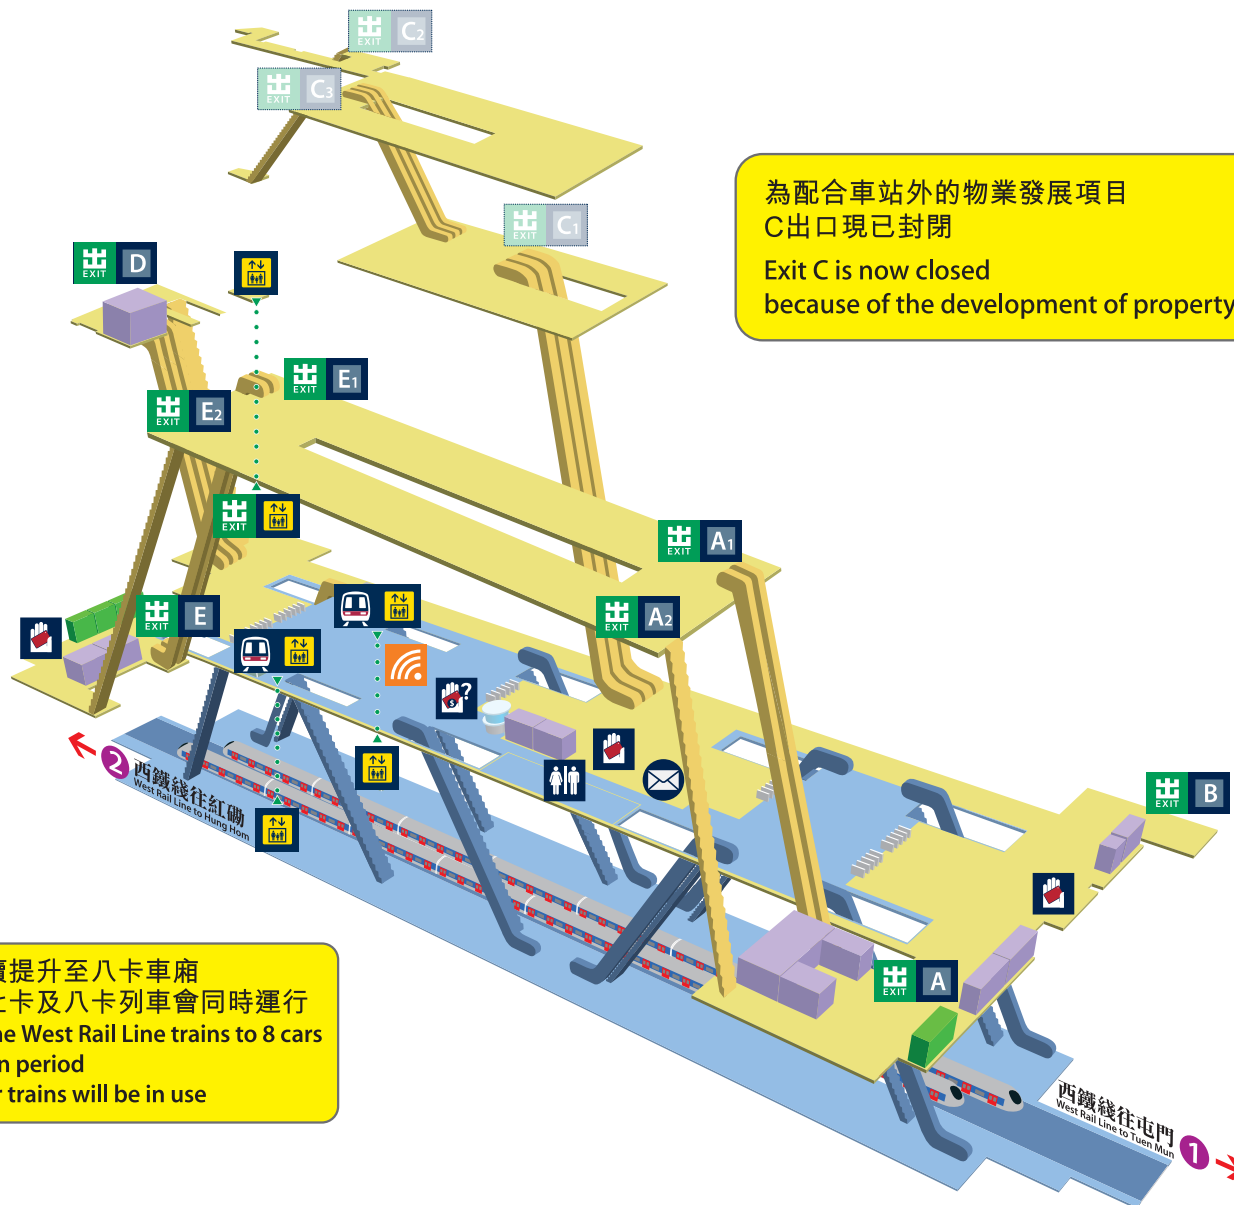

荃灣西站位置圖 Tsuen Wan West Station layout

附例適用的鐵路處所

Railway premises where bylaws apply

已付車費區域
Paid area

閘外區域
Unpaid area

自助服務商店
Self-service corner

商店
Shop

圖例

Legend

客務中心
Customer Service Centre

車票
Tickets

郵箱
Post box

洗手間
Toilets

免費Wi-Fi熱點
Free Wi-Fi Hotspot

升降機
Lift

為配合車站外的物業發展項目

C出口現已封閉

Exit C is now closed

because of the development of property outside the station

西鐵綫列車正陸續提升至八卡車廂
在此過渡期間，七卡及八卡列車會同時運行
We are increasing the West Rail Line trains to 8 cars
During the transition period
both 7-car and 8-car trains will be in use