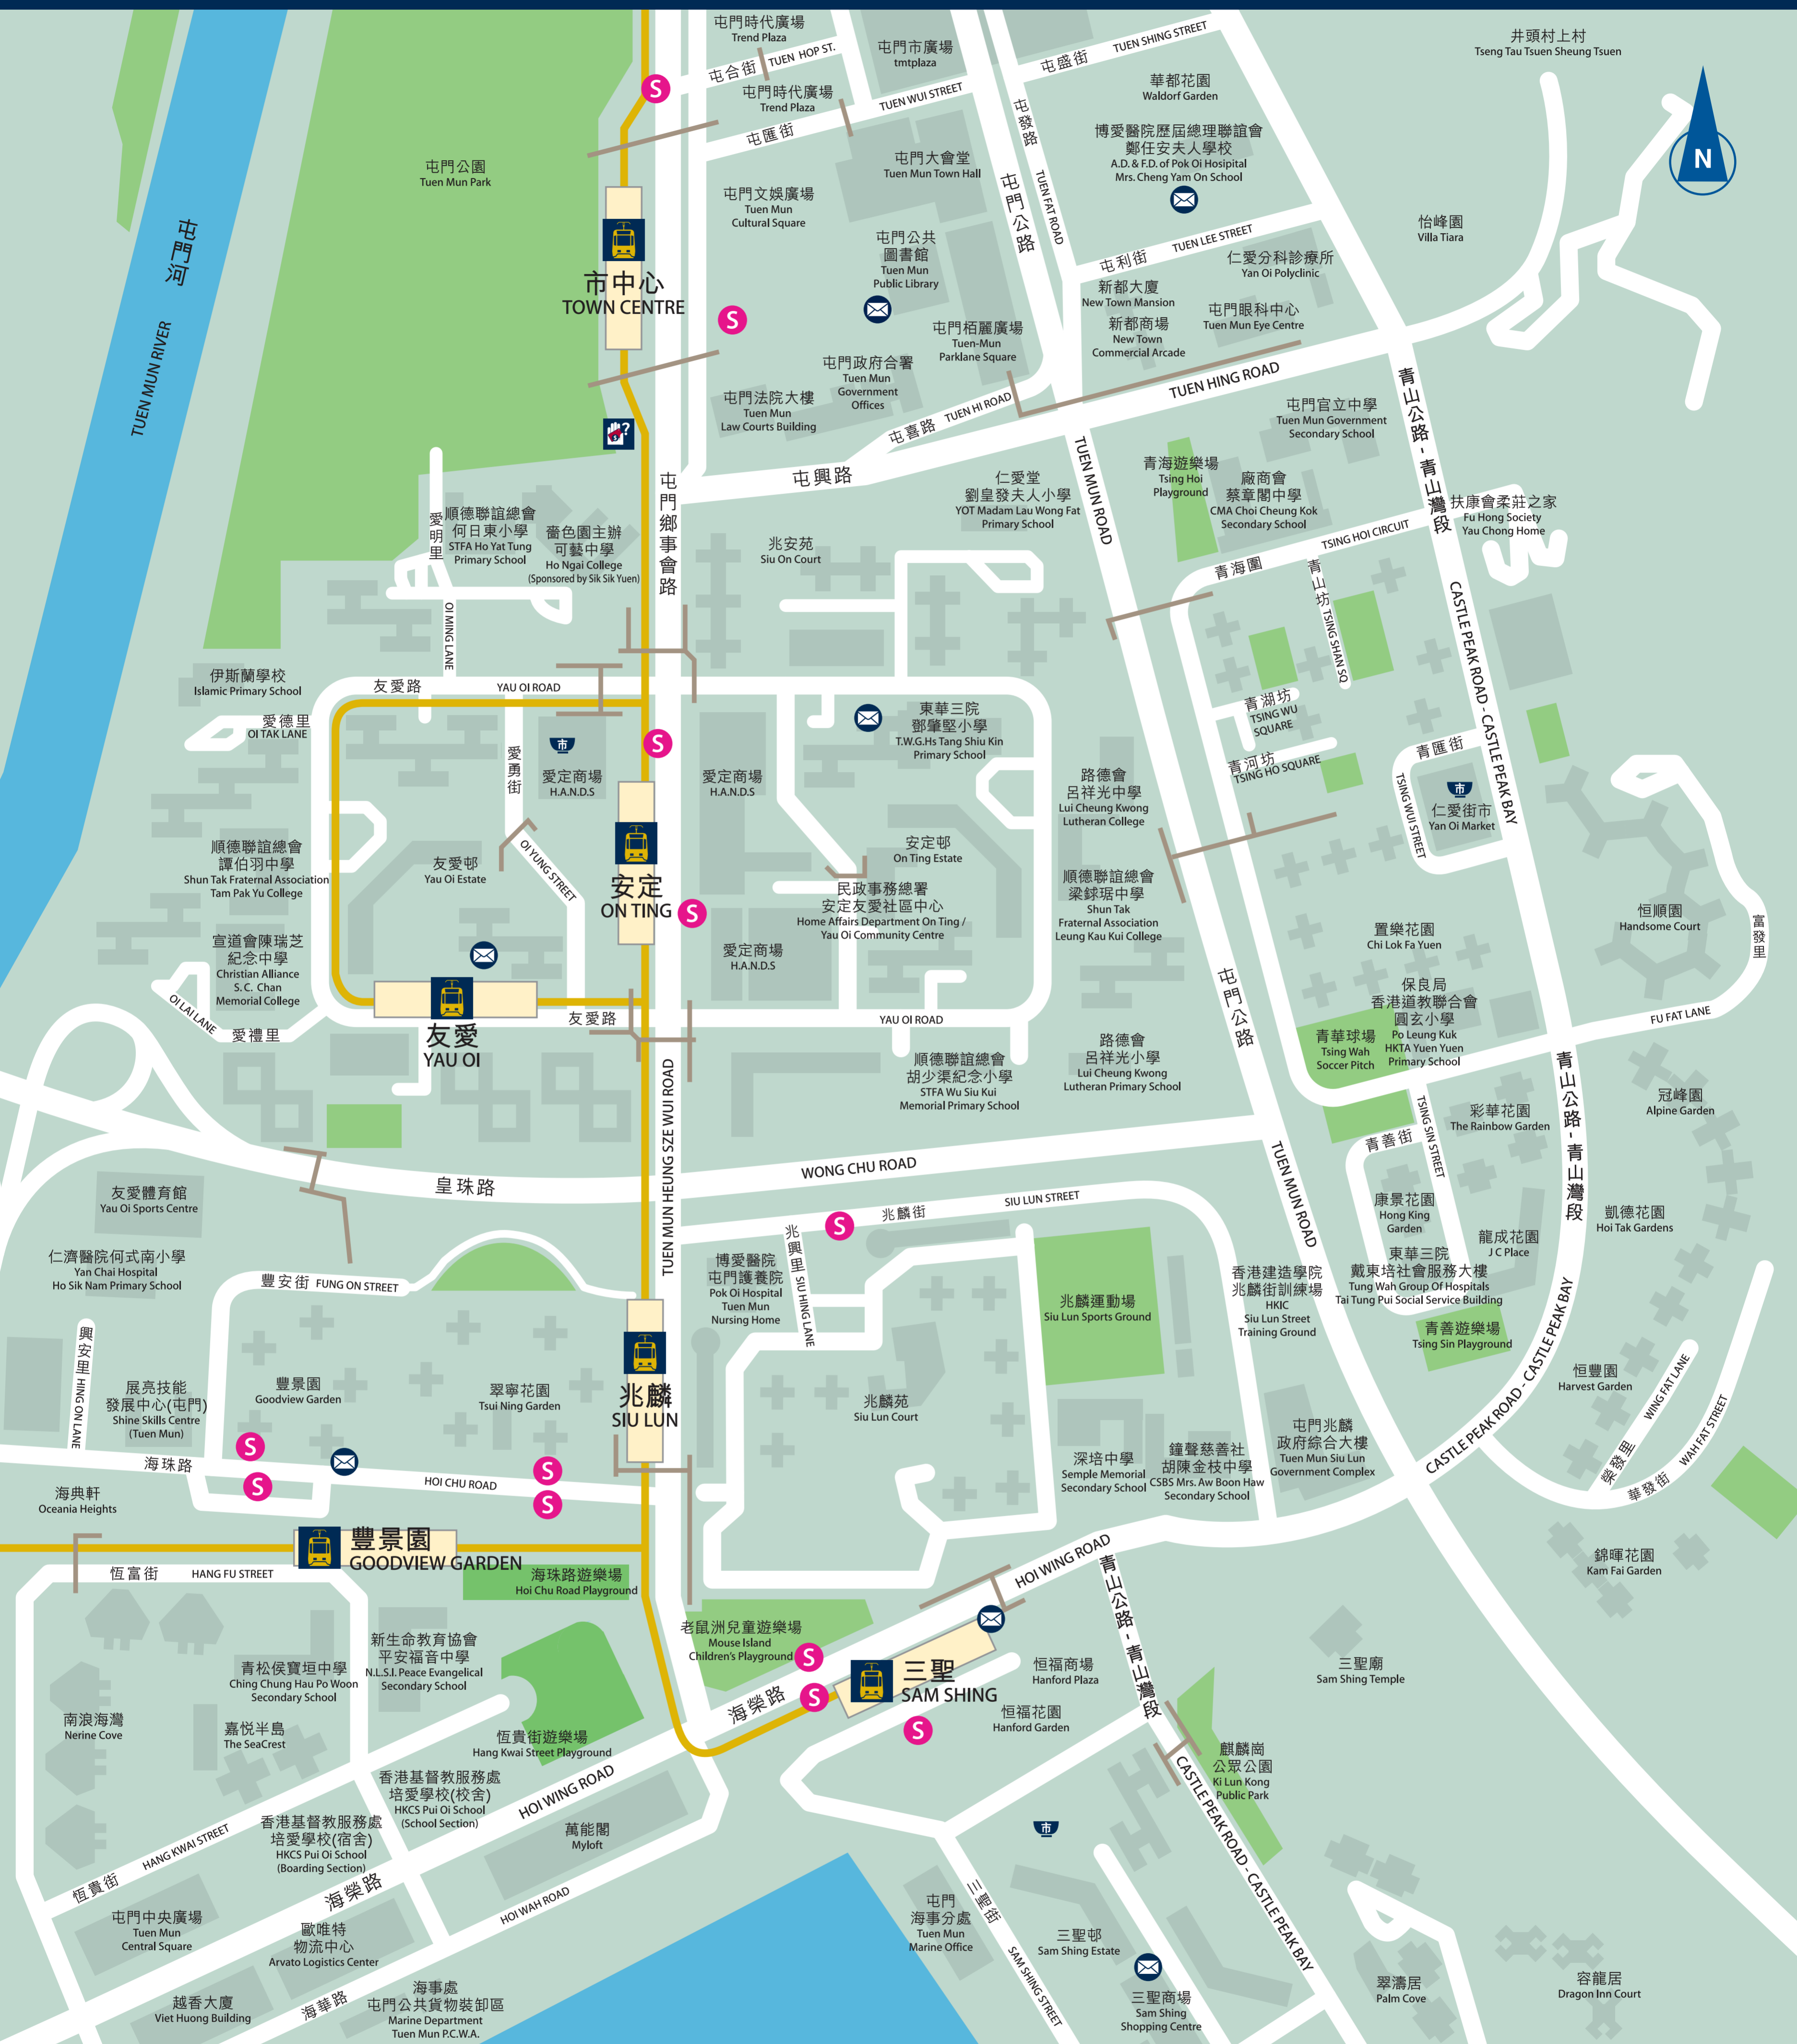

街道圖 Location map 02

圖例 Legend			
輕鐵站 Light Rail stop		警署 Police station	
輕鐵客務中心 Light Rail Customer Service Centre		消防局 Fire station	
港鐵免費接駁巴士站 (輕鐵服務暫停期間使用) Free MTR Shuttle Bus stop (during service disruption only)		行人天橋 Footbridge	
郵政局/郵筒 Post office/Post box		街市/熟食市場 Market/ Cooked food stall	

本圖付印時所載各項均力求準確，如有錯漏，俱以各有關方面之公佈為準。(二〇二〇年二月)
Information contained in this leaflet is deemed to be correct when going to print. (02/2020)