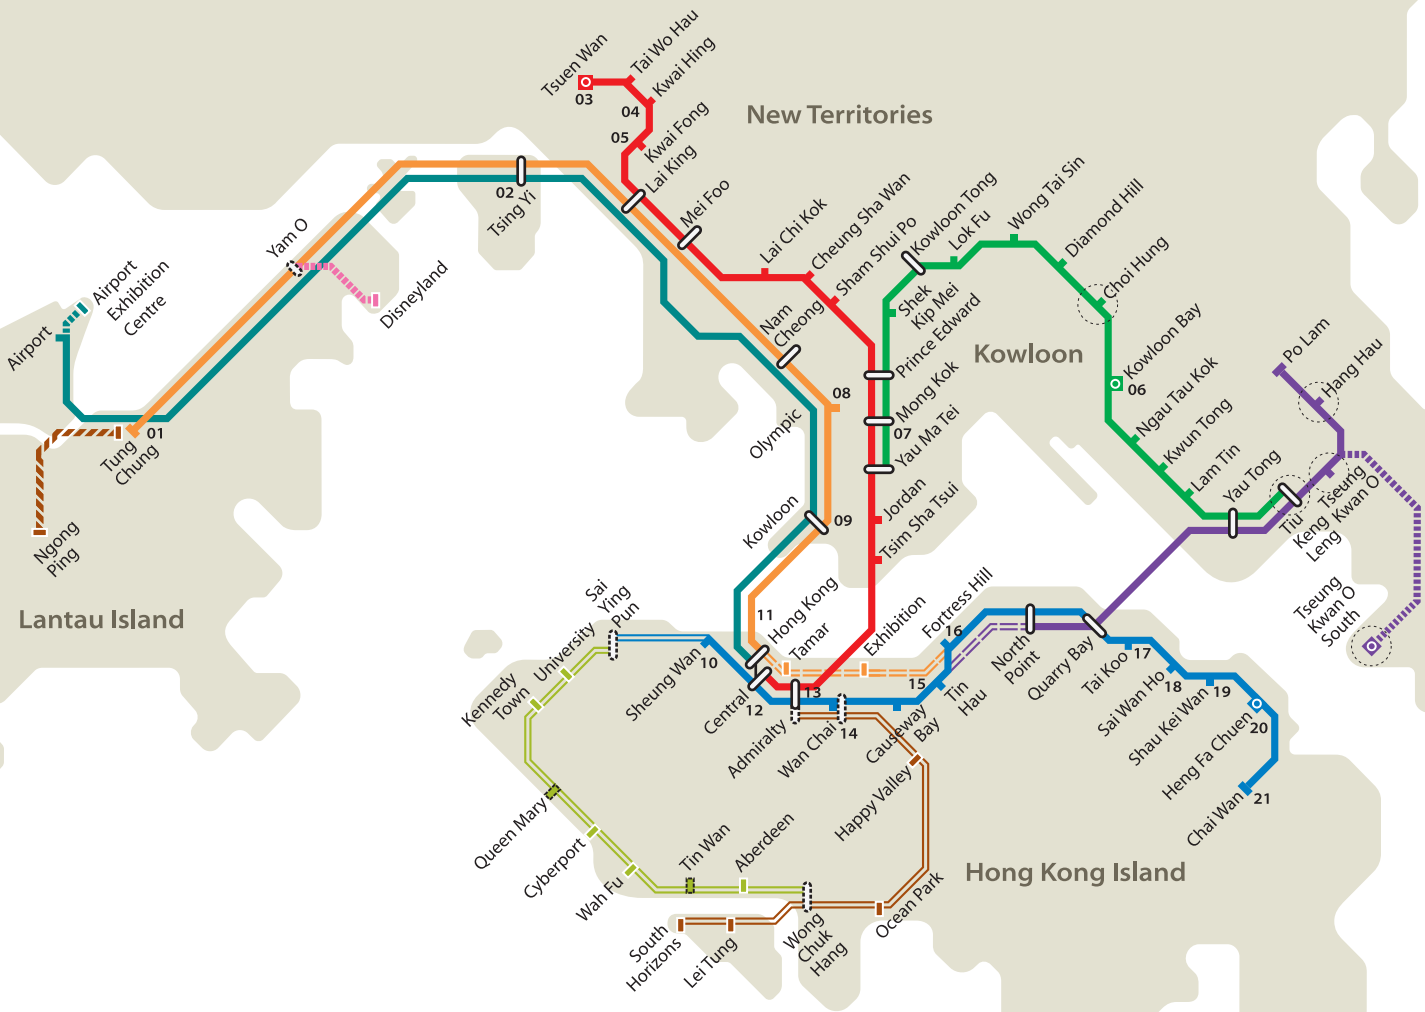

Operating network with future extensions

Legend

-  Station
-  Station with Depot
-  Interchange Station
-  Proposed Station
-  Proposed Interchange Station
-  Property Developments along Tseung Kwan O Line and Choi Hung Station
-  Potential Station

Existing network

-  Airport Express Line
-  Tung Chung Line
-  Kwun Tong Line
-  Tsuen Wan Line
-  Island Line
-  Tseung Kwan O Line

Projects in progress

-  Tseung Kwan O South
-  Penny's Bay Rail Link (extension to Disney Theme Park)
-  Tung Chung Cable Car
-  Airport Exhibition Centre

Extensions under study

-  Island Line
-  West Island Line
-  South Island Line

Future extensions

-  North Island Link
-  Tseung Kwan O Line Extension

Properties developed by the Company

- | | | |
|--|---|---|
| <ul style="list-style-type: none"> 01 Tung Chung Crescent / Citygate / Seaview Crescent / Caribbean Coast / Coastal Skyline 02 Tierra Verde / Maritime Square 03 Luk Yeung Sun Chuen / Luk Yeung Galleria 04 Sun Kwai Hing Garden 05 New Kwai Fong Gardens 06 Telford Gardens / Telford Plaza I and II 07 Argyle Centre | <ul style="list-style-type: none"> 08 Central Park / Island Harbourview / Park Avenue / Bank of China Centre / HSBC Centre / Olympian City One / Olympian City Two 09 Union Square – The Waterfront / Sorrento / The Harbourside 10 Hongway Garden / Vicwood Plaza 11 One International Finance Centre / Two International Finance Centre / IFC Mall 12 World-wide House | <ul style="list-style-type: none"> 13 Admiralty Centre / Fairmont House 14 Southorn Garden 15 Park Towers 16 Fortress Metro Tower 17 Kornhill / Kornhill Gardens 18 Felicity Garden 19 Perfect Mount Gardens 20 Heng Fa Chuen / Heng Fa Villa / Paradise Mall 21 New Jade Garden |
|--|---|---|