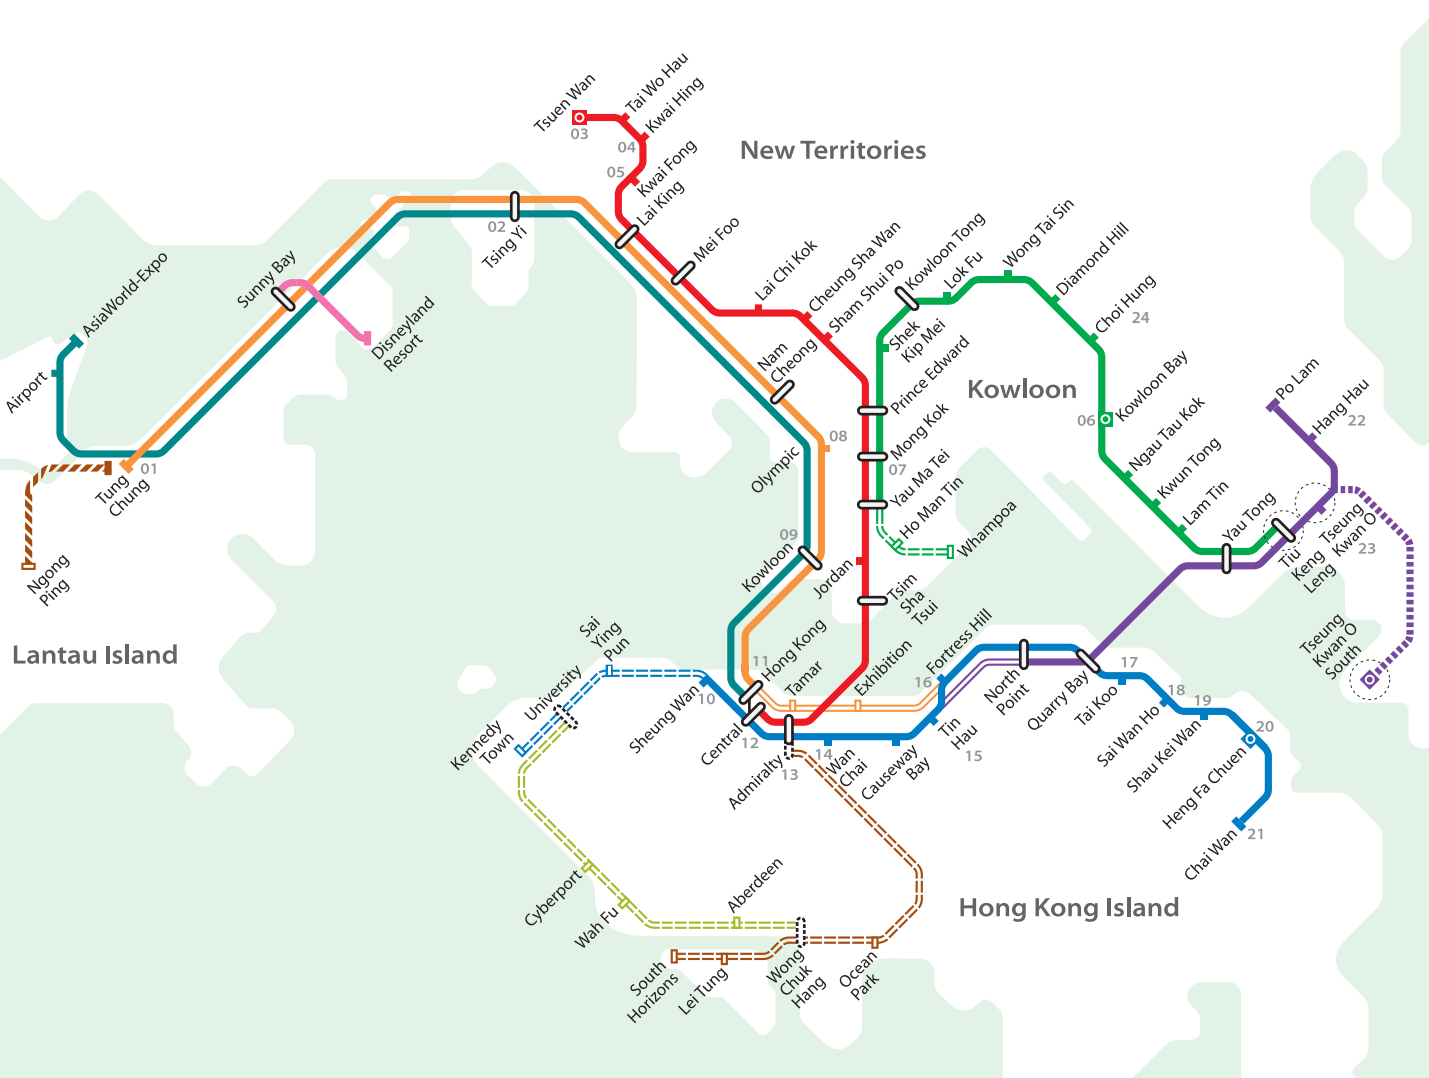

### Existing network

- Airport Express Line
- Disneyland Resort Line
- Island Line
- Kwun Tong Line
- Tseung Kwan O Line
- Tsuen Wan Line
- Tung Chung Line

### Projects in progress

- Tung Chung Cable Car
- Tseung Kwan O South

### Future extensions

- North Island Link
- Tseung Kwan O Line Extension

### Extensions under study

- Kwun Tong Line Extension
- South Island Line (West)
- South Island Line (East)
- West Island Line