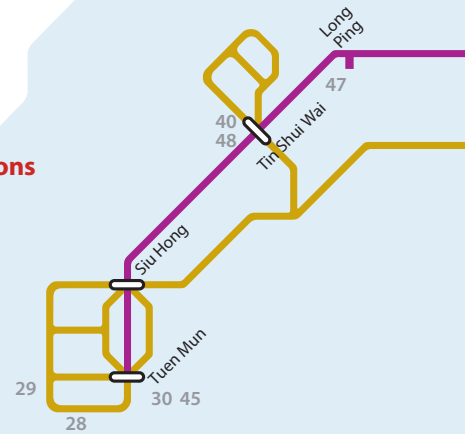

Legend

- Station
- Interchange Station
- Proposed Station
- Proposed Interchange Station
- Cable Car Ngong Ping 360
- Shenzhen Metro Network
- Racing days only

Existing Network

- Airport Express
- Disneyland Resort Line
- East Rail Line
- Island Line
- Kwun Tong Line
- Light Rail
- Ma On Shan Line
- Tseung Kwan O Line
- Tsuen Wan Line
- Tung Chung Line
- West Rail Line

Projects in Progress

- Guangzhou-Shenzhen-Hong Kong Express Rail Link
- West Island Line

Extensions under Study

- Kwun Tong Line Extension
- Shatin to Central Link
- South Island Line (East)

Potential Future Extensions

- North Island Line
- Northern Link
- South Island Line (West)

Properties Owned / Developed / Managed by the Corporation

- 01 Telford Gardens / Telford Plaza I and II
- 02 World-wide House
- 03 Admiralty Centre
- 04 Argyle Centre
- 05 Luk Yeung Sun Chuen / Luk Yeung Galleria
- 06 New Kwai Fong Gardens
- 07 Sun Kwai Hing Gardens
- 08 Fairmont House
- 09 Kornhill / Kornhill Gardens
- 10 Fortress Metro Towers
- 11 Hongway Garden / Vicwood Plaza
- 12 Perfect Mount Gardens
- 13 New Jade Garden
- 14 Southorn Garden
- 15 Heng Fa Chuen / Heng Fa Villa / Paradise Mall
- 16 Park Towers
- 17 Felicity Garden
- 18 Tierra Verde / Maritime Square
- 19 Tung Chung Crescent / Citygate / Novotel Citygate / Seaview Crescent / Coastal Skyline / Caribbean Coast

- 20 Central Park / Island Harbourview / Park Avenue / Harbour Green / Bank of China Centre / HSBC Centre / Olympian City One / Olympian City Two
- 21 The Waterfront / Sorrento / The Harbourside / The Arch / Elements / The Cullinan / The Harbourview Place / W Hong Kong / International Commerce Centre
- 22 One International Finance Centre / Two International Finance Centre / IFC Mall / Four Seasons Hotel / Four Seasons Place
- 23 Central Heights / The Grandiose / The Edge
- 24 Residence Oasis / The Lane
- 25 No.8 Clear Water Bay Road / Choi Hung Park & Ride
- 26 Metro Town
- 27 Royal Ascot / Plaza Ascot
- 28 Pierhead Garden / Ocean Walk
- 29 Sun Tuen Mun Centre / Sun Tuen Mun Shopping Centre
- 30 Hanford Garden / Hanford Plaza
- 31 Citylink Plaza
- 32 MTR Hung Hom Building / Hung Hom Station Carpark
- 33 Trackside Villas
- 34 The Capitol
- 35 The Palazzo
- 36 Lake Silver

Property Developments under Construction / Planning

- 21 Kowloon Station Package 5, 6 & 7
- 23 Tseung Kwan O Station Area 56
- 34 LOHAS Park Package 2-10
- 37 Tai Wai Maintenance Centre
- 38 Che Kung Temple Station
- 39 Tai Wai Station
- 40 Tin Shui Wai Light Rail Terminus
- 41 Austin Station Site C
- 42 Austin Station Site D

West Rail Line Property Development (As Government Agent)

- 43 Nam Cheong Station
- 44 Yuen Long Station
- 45 Tuen Mun Station
- 46 Tsuen Wan West Station
- 47 Long Ping Station
- 48 Tin Shui Wai Station
- 49 Kam Sheung Road Station
- 50 Pat Heung Maintenance Centre
- 51 Kwai Fong Site