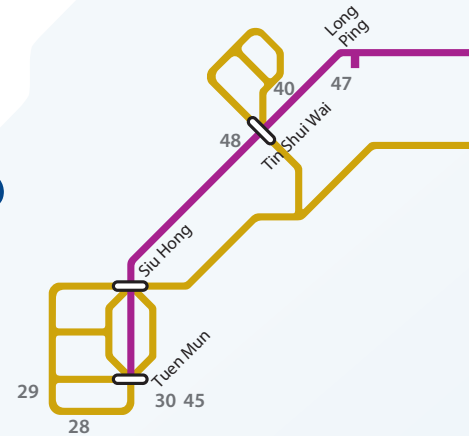

PROPERTY DEVELOPMENTS UNDER CONSTRUCTION / PLANNING

- 23 Tseung Kwan O Station Area 56
- 34 LOHAS Park Package 2-10
- 38 Che Kung Temple Station
- 39 Tai Wai Station
- 40 Tin Shui Wai Light Rail (Tin Wing Road)
- 41 Austin Station Site C
- 42 Austin Station Site D
- 52 Wong Chuk Hang Station
- 53 Ho Man Tin Station

WEST RAIL LINE PROPERTY DEVELOPMENT (AS AGENT FOR THE RELEVANT SUBSIDIARIES OF KCRC)

- 43 Nam Cheong Station
- 44 Yuen Long Station
- 45 Tuen Mun Station
- 46 Tsuen Wan West Station
- 47 Long Ping Station
- 48 Tin Shui Wai Station
- 49 Kam Sheung Road Station
- 50 Pat Heung Maintenance Centre
- 51 Kwai Fong Site

Lantau Island