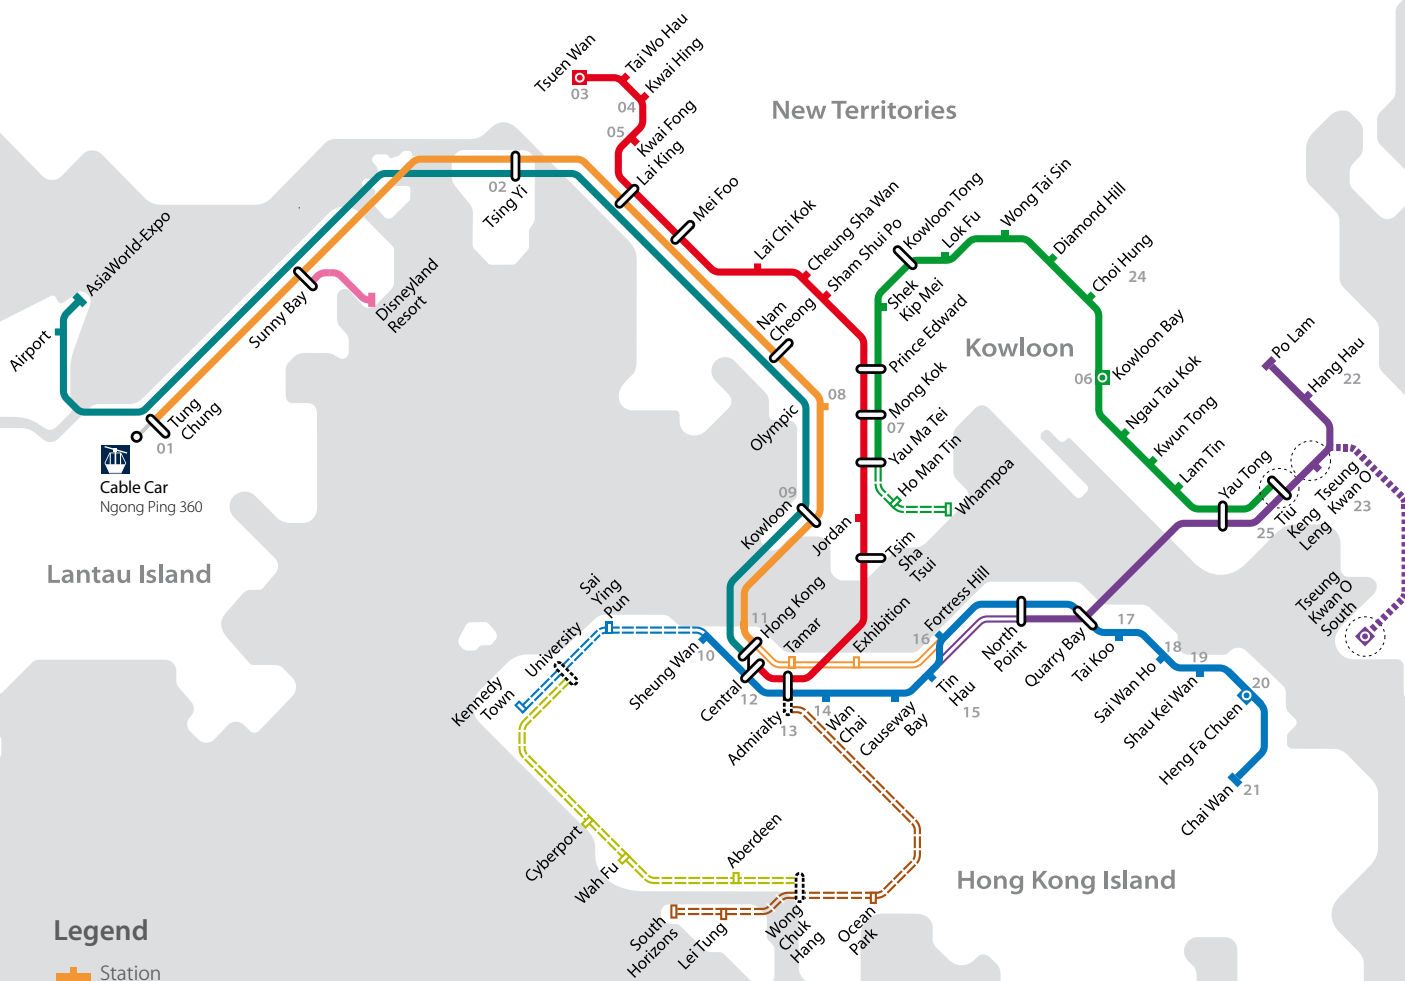

Operating network with future extensions

Legend

- Station
- Station with Depot
- Interchange Station
- Proposed Station
- Proposed Interchange Station
- Proposed Property Developments along Tseung Kwan O Line
- Cable Car Ngong Ping 360

Existing network

- Airport Express
- Disneyland Resort Line
- Island Line
- Kwun Tong Line
- Tseung Kwan O Line
- Tsuen Wan Line
- Tung Chung Line

Projects in progress

- Tseung Kwan O South

Future extensions

- North Island Line
- Tseung Kwan O Line Extension

Extensions under study

- Kwun Tong Line Extension
- South Island Line (West)
- South Island Line (East)
- West Island Line

Properties developed by the Company

- | | |
|--|--|
| <ul style="list-style-type: none"> 01 Tung Chung Crescent / Citygate / Novotel Citygate / Seaview Crescent / Caribbean Coast / Coastal Skyline 02 Tierra Verde / Maritime Square 03 Luk Yeung Sun Chuen / Luk Yeung Galleria 04 Sun Kwai Hing Gardens 05 New Kwai Fong Gardens 06 Telford Gardens / Telford Plaza I and II 07 Argyle Centre 08 Central Park / Island Harbourview / Park Avenue / Bank of China Centre / HSBC Centre / Olympian City One / Olympian City Two / Harbour Green 09 The Waterfront / Sorrento / The Harbourside / The Arch / Elements / The Cullinan / The HarbourView Place 10 Hongway Garden / Vicwood Plaza 11 One International Finance Centre / Two International Finance Centre / IFC Mall / Four Seasons Hotel / Four Seasons Place | <ul style="list-style-type: none"> 12 World-wide House 13 Admiralty Centre / Fairmont House 14 Southorn Garden 15 Park Towers 16 Fortress Metro Tower 17 Kornhill / Kornhill Gardens 18 Felicity Garden 19 Perfect Mount Gardens 20 Heng Fa Chuen / Heng Fa Villa / Paradise Mall 21 New Jade Garden 22 Residence Oasis / The Lane 23 Central Heights / The Grandiose / The Edge 24 No. 8 Clear Water Bay Road 25 Metro Town |
|--|--|