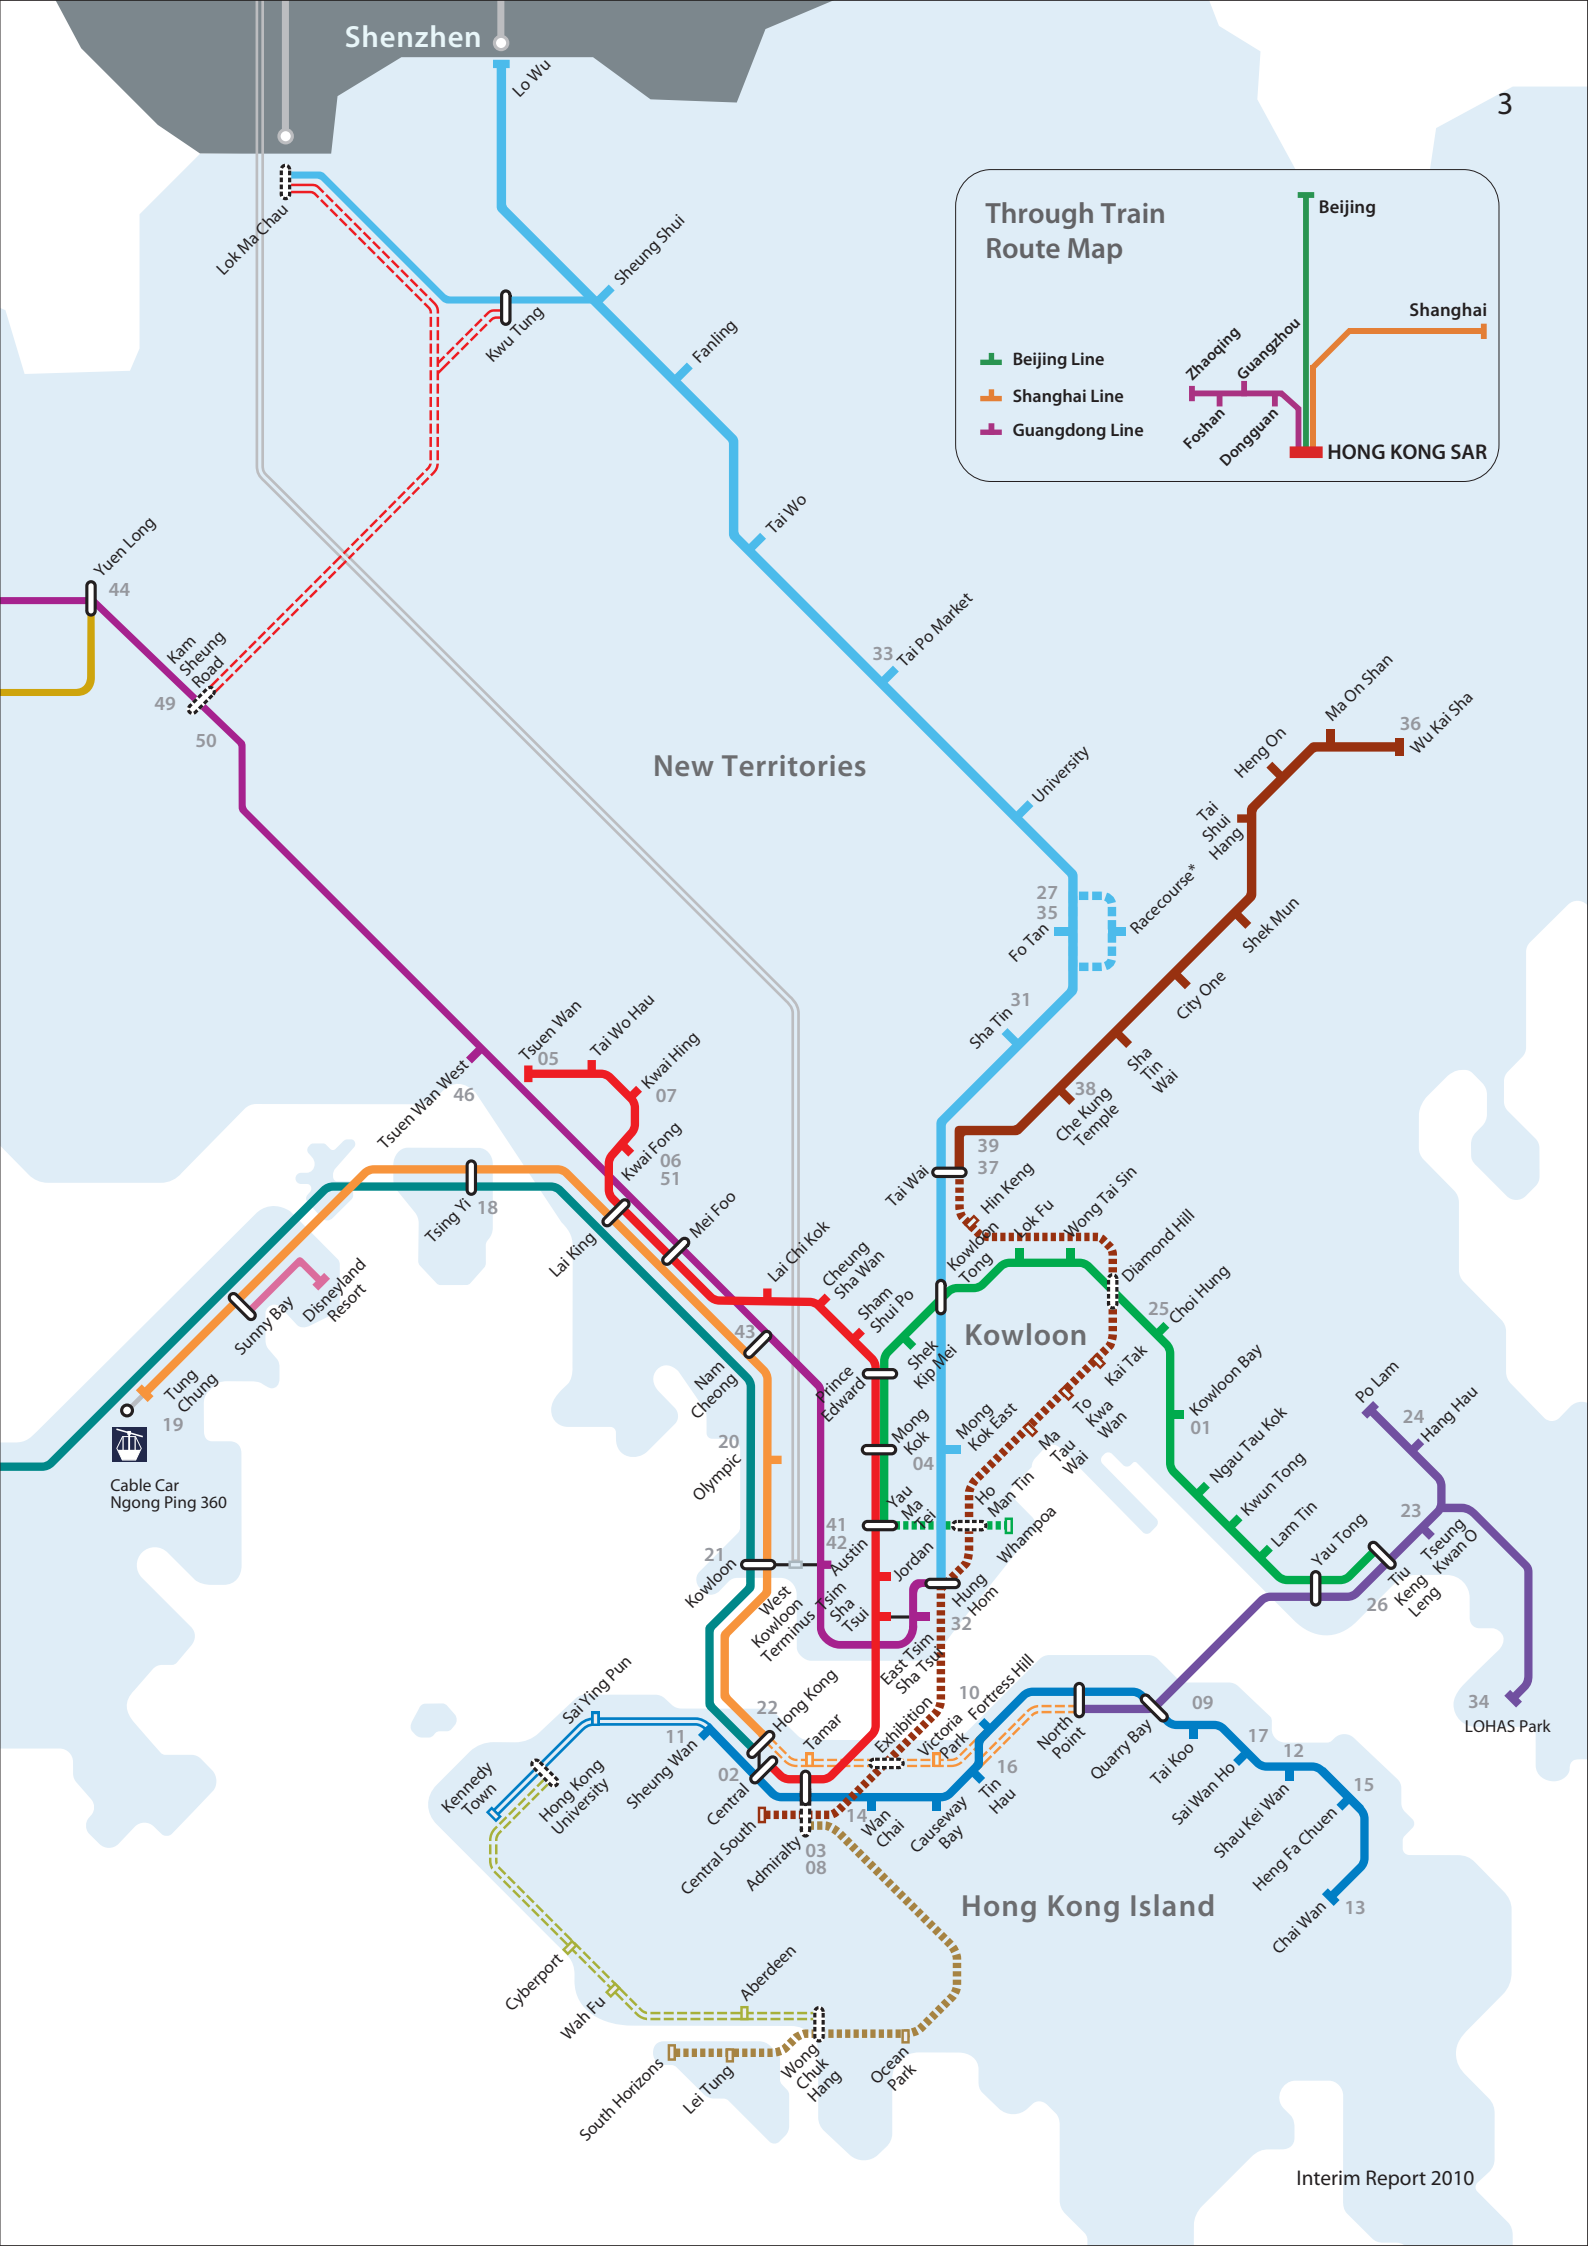

Legend

-  Station
-  Interchange Station
-  Proposed Station
-  Proposed Interchange Station
-  Shenzhen Metro Network
- * Racing days only

Existing Network

-  Airport Express
-  Disneyland Resort Line
-  East Rail Line
-  Island Line
-  Kwun Tong Line
-  Light Rail
-  Ma On Shan Line
-  Tseung Kwan O Line
-  Tsuen Wan Line
-  Tung Chung Line
-  West Rail Line

Projects in Progress

-  Guangzhou-Shenzhen-Hong Kong Express Rail Link
-  West Island Line

Extensions under Study

-  Kwun Tong Line Extension
-  Shatin to Central Link
-  South Island Line (East)

Potential Future Extensions

Property Developments under Construction / Planning

- 23 Tseung Kwan O Station Area 56
- 34 LOHAS Park Package 2-10
- 37 Tai Wai Maintenance Centre (Phases 2 & 3)
- 38 Che Kung Temple Station
- 39 Tai Wai Station
- 40 Tin Shui Wai Light Rail Terminus
- 41 Austin Station Site C
- 42 Austin Station Site D

Through Train Route Map

- Beijing Line
- Shanghai Line
- Guangdong Line

Beijing
Shanghai
Zhaoding
Guangzhou
Foshan
Dongguan
HONG KONG SAR