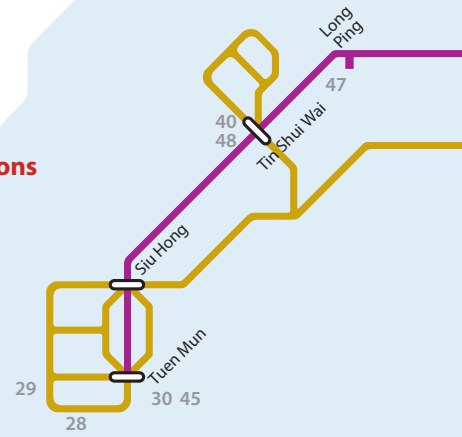

Legend

- Station
- Interchange Station
- Proposed Station
- Proposed Interchange Station
- Shenzhen Metro Network
- Racing days only

Existing Network

- Airport Express
- Disneyland Resort Line
- East Rail Line
- Island Line
- Kwun Tong Line
- Light Rail
- Ma On Shan Line
- Tseung Kwan O Line
- Tsuen Wan Line
- Tung Chung Line
- West Rail Line

Projects in Progress

- Guangzhou-Shenzhen-Hong Kong Express Rail Link
- West Island Line

Extensions under Study

- Kwun Tong Line Extension
- Shatin to Central Link
- South Island Line (East)

Potential Future Extensions

- North Island Line
- Northern Link
- South Island Line (West)

Properties Owned / Developed / Managed by the Corporation

01 Telford Gardens / Telford Plaza I and II 02 World-wide House 03 Admiralty Centre 04 Argyle Centre 05 Luk Yeung Sun Chuen / Luk Yeung Galleria 06 New Kwai Fong Gardens 07 Sun Kwai Hing Gardens 08 Fairmont House 09 Kornhill / Kornhill Gardens 10 Fortress Metro Towers 11 Hongway Garden / Vicwood Plaza 12 Perfect Mount Gardens 13 New Jade Garden 14 Southorn Garden 15 Heng Fa Chuen / Heng Fa Villa / Paradise Mall 16 Park Towers 17 Felicity Garden 18 Tierra Verde / Maritime Square 19 Tung Chung Crescent / Citygate / Novotel Citygate / Seaview Crescent / Coastal Skyline / Caribbean Coast	20 Central Park / Island Harbourview / Park Avenue / Harbour Green / Bank of China Centre / HSBC Centre / Olympian City One / Olympian City Two 21 The Waterfront / Sorrento / The Harbourside / The Arch / Elements / The Cullinan / The Harbourview Place / W Hong Kong / International Commerce Centre 22 One International Finance Centre / Two International Finance Centre / IFC Mall / Four Seasons Hotel / Four Seasons Place 23 Central Heights / The Grandiose / The Edge 24 Residence Oasis / The Lane 25 No.8 Clear Water Bay Road / Choi Hung Park & Ride 26 Metro Town 27 Royal Ascot / Plaza Ascot 28 Pierhead Garden / Ocean Walk 29 Sun Tuen Mun Centre / Sun Tuen Mun Shopping Centre 30 Hanford Garden / Hanford Plaza 31 Citylink Plaza 32 MTR Hung Hom Building / Hung Hom Station Carpark 33 Trackside Villas 34 The Capitol / Le Prestige 35 The Palazzo 36 Lake Silver 37 Festival City (Phase 1)

Property Developments under Construction / Planning

- 23 Tseung Kwan O Station Area 56
- 34 LOHAS Park Package 2-10
- 37 Tai Wai Maintenance Centre (Phases 2 & 3)
- 38 Che Kung Temple Station
- 39 Tai Wai Station
- 40 Tin Shui Wai Light Rail Terminus
- 41 Austin Station Site C
- 42 Austin Station Site D

West Rail Line Property Development (As Government Agent)

- 43 Nam Cheong Station
- 44 Yuen Long Station
- 45 Tuen Mun Station
- 46 Tsuen Wan West Station
- 47 Long Ping Station
- 48 Tin Shui Wai Station
- 49 Kam Sheung Road Station
- 50 Pat Heung Maintenance Centre
- 51 Kwai Fong Site