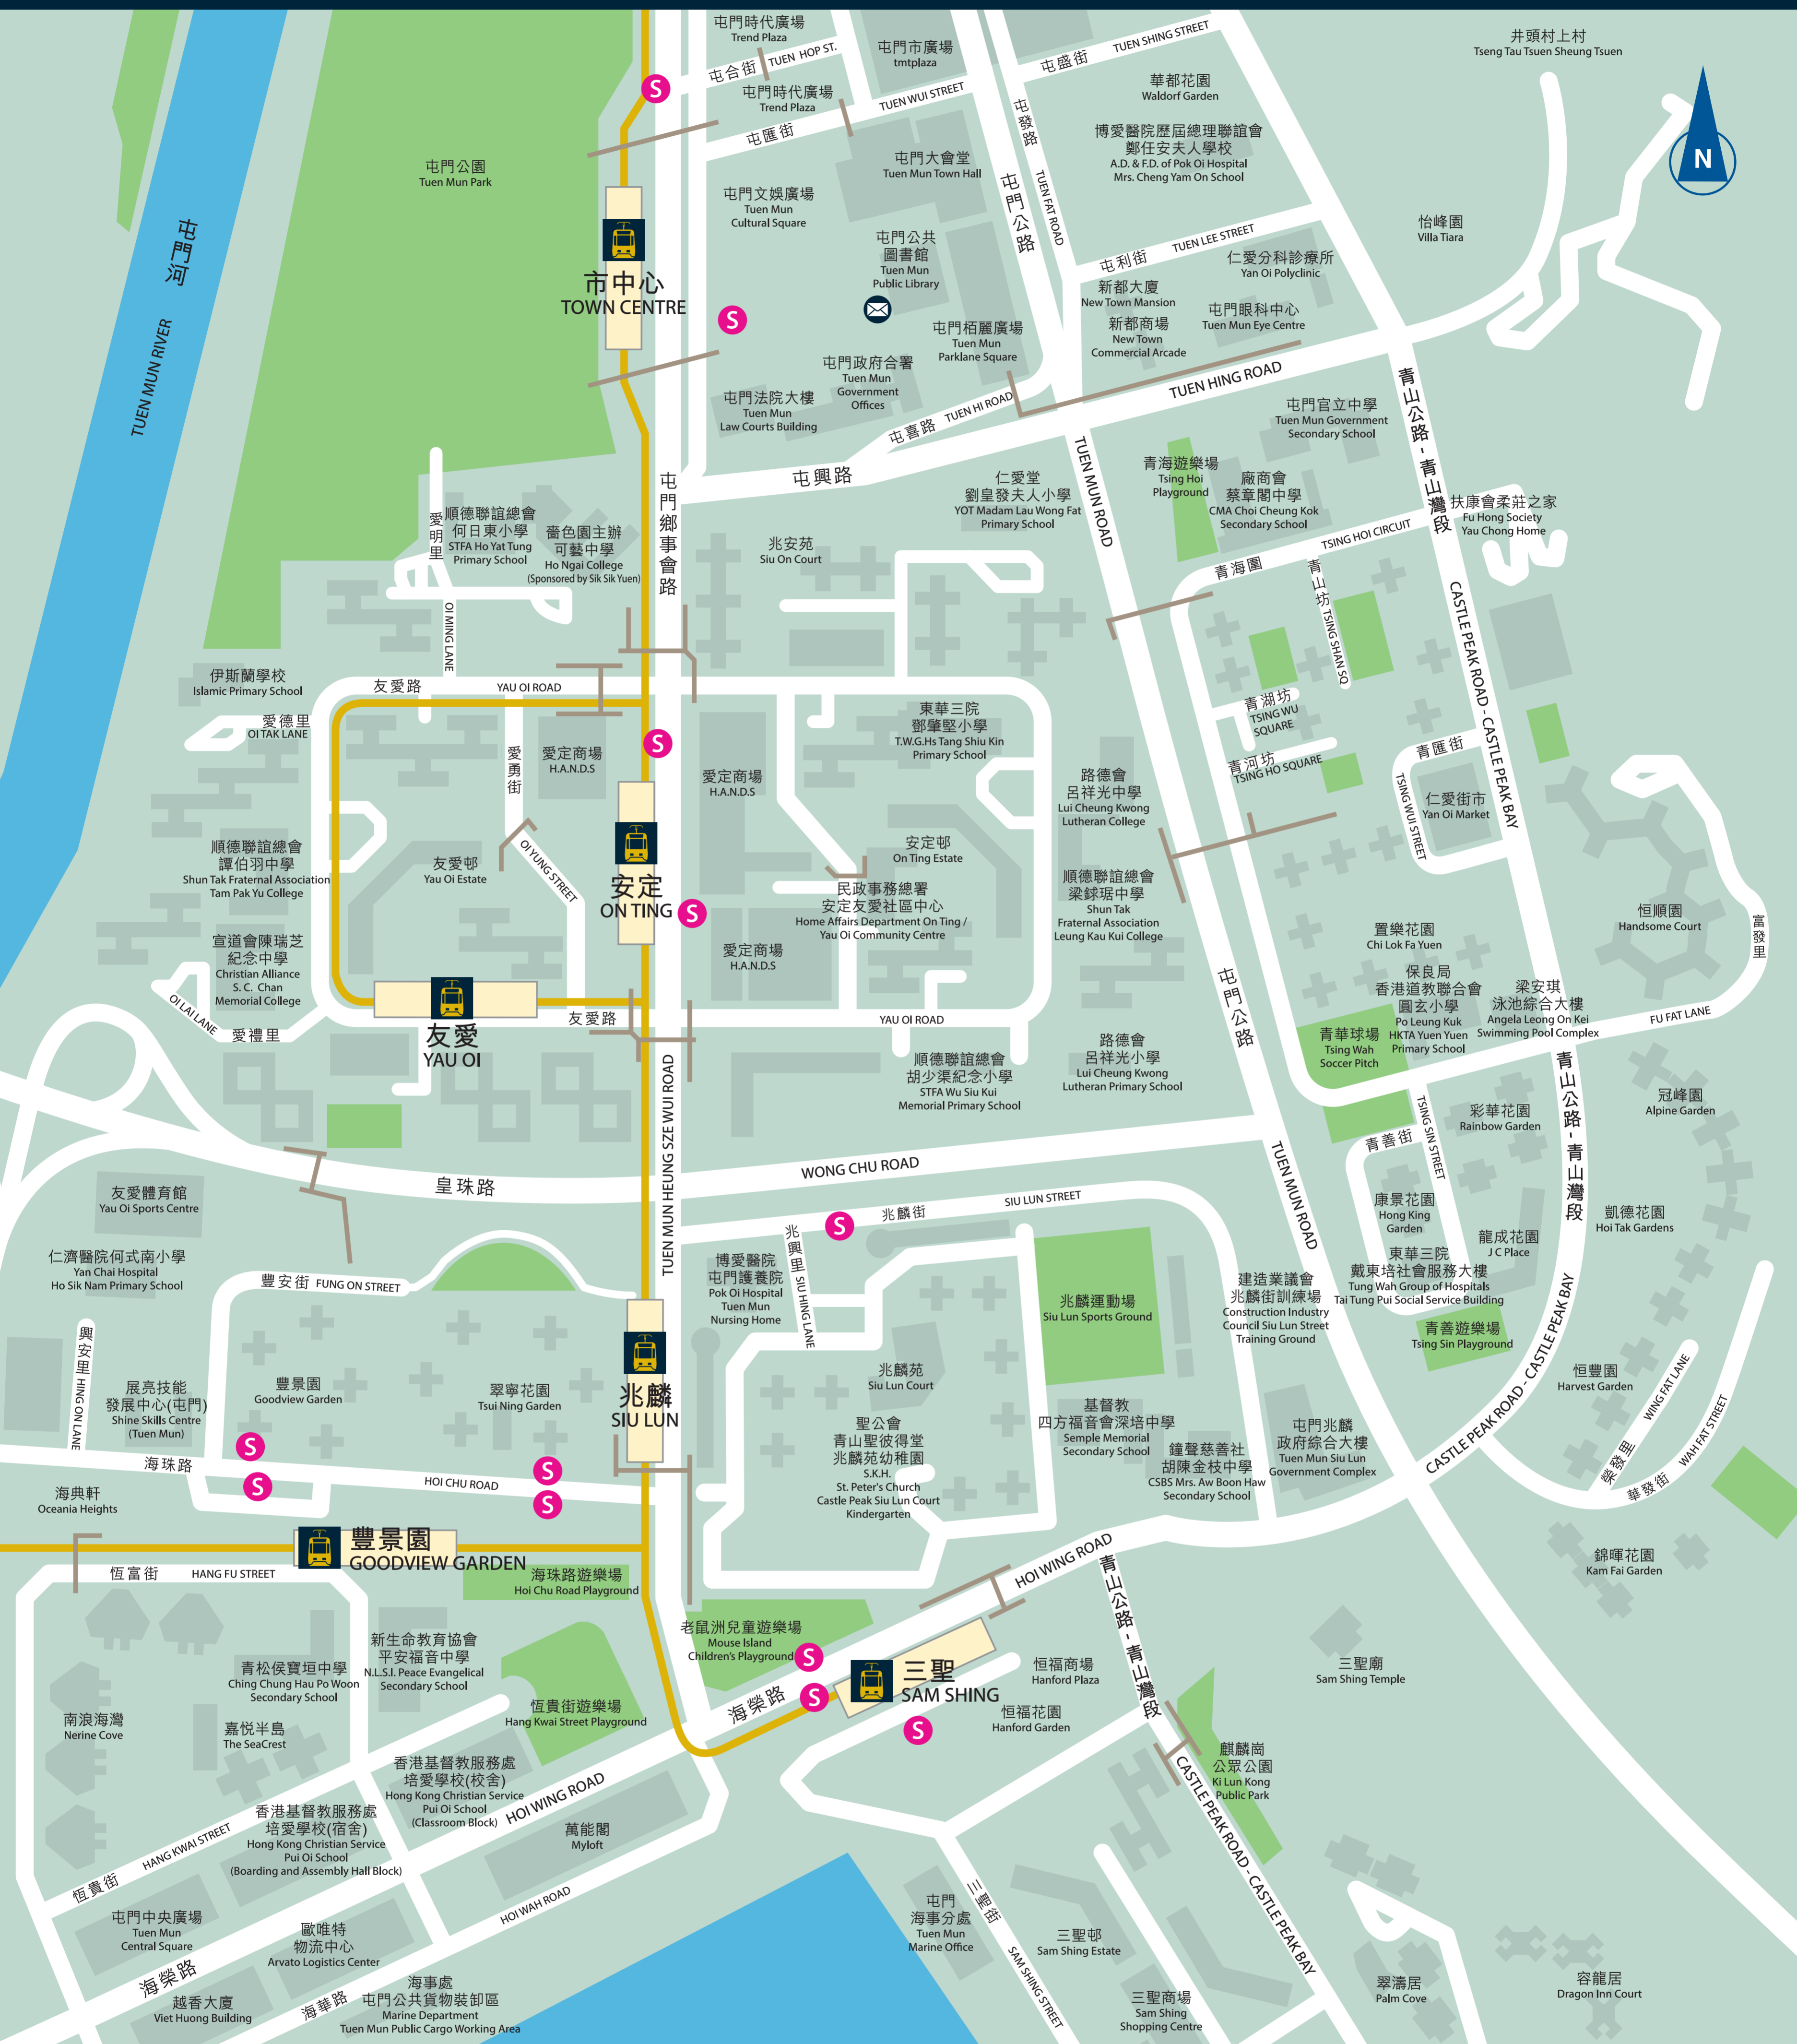

# 街道圖 Location map 02

圖例 Legend			
輕鐵站 Light Rail stop		郵政局 Post office	
港鐵免費接駁巴士站 (輕鐵服務暫停期間使用) Free MTR Shuttle Bus stop (during service disruption only)		行人天橋 Footbridge	

本圖付印時所載各項均力求準確，如有錯漏，俱以各有關方面之公佈為準。(二〇二四年二月)  
Information contained in this leaflet is deemed to be correct when going to print. (02/2024)