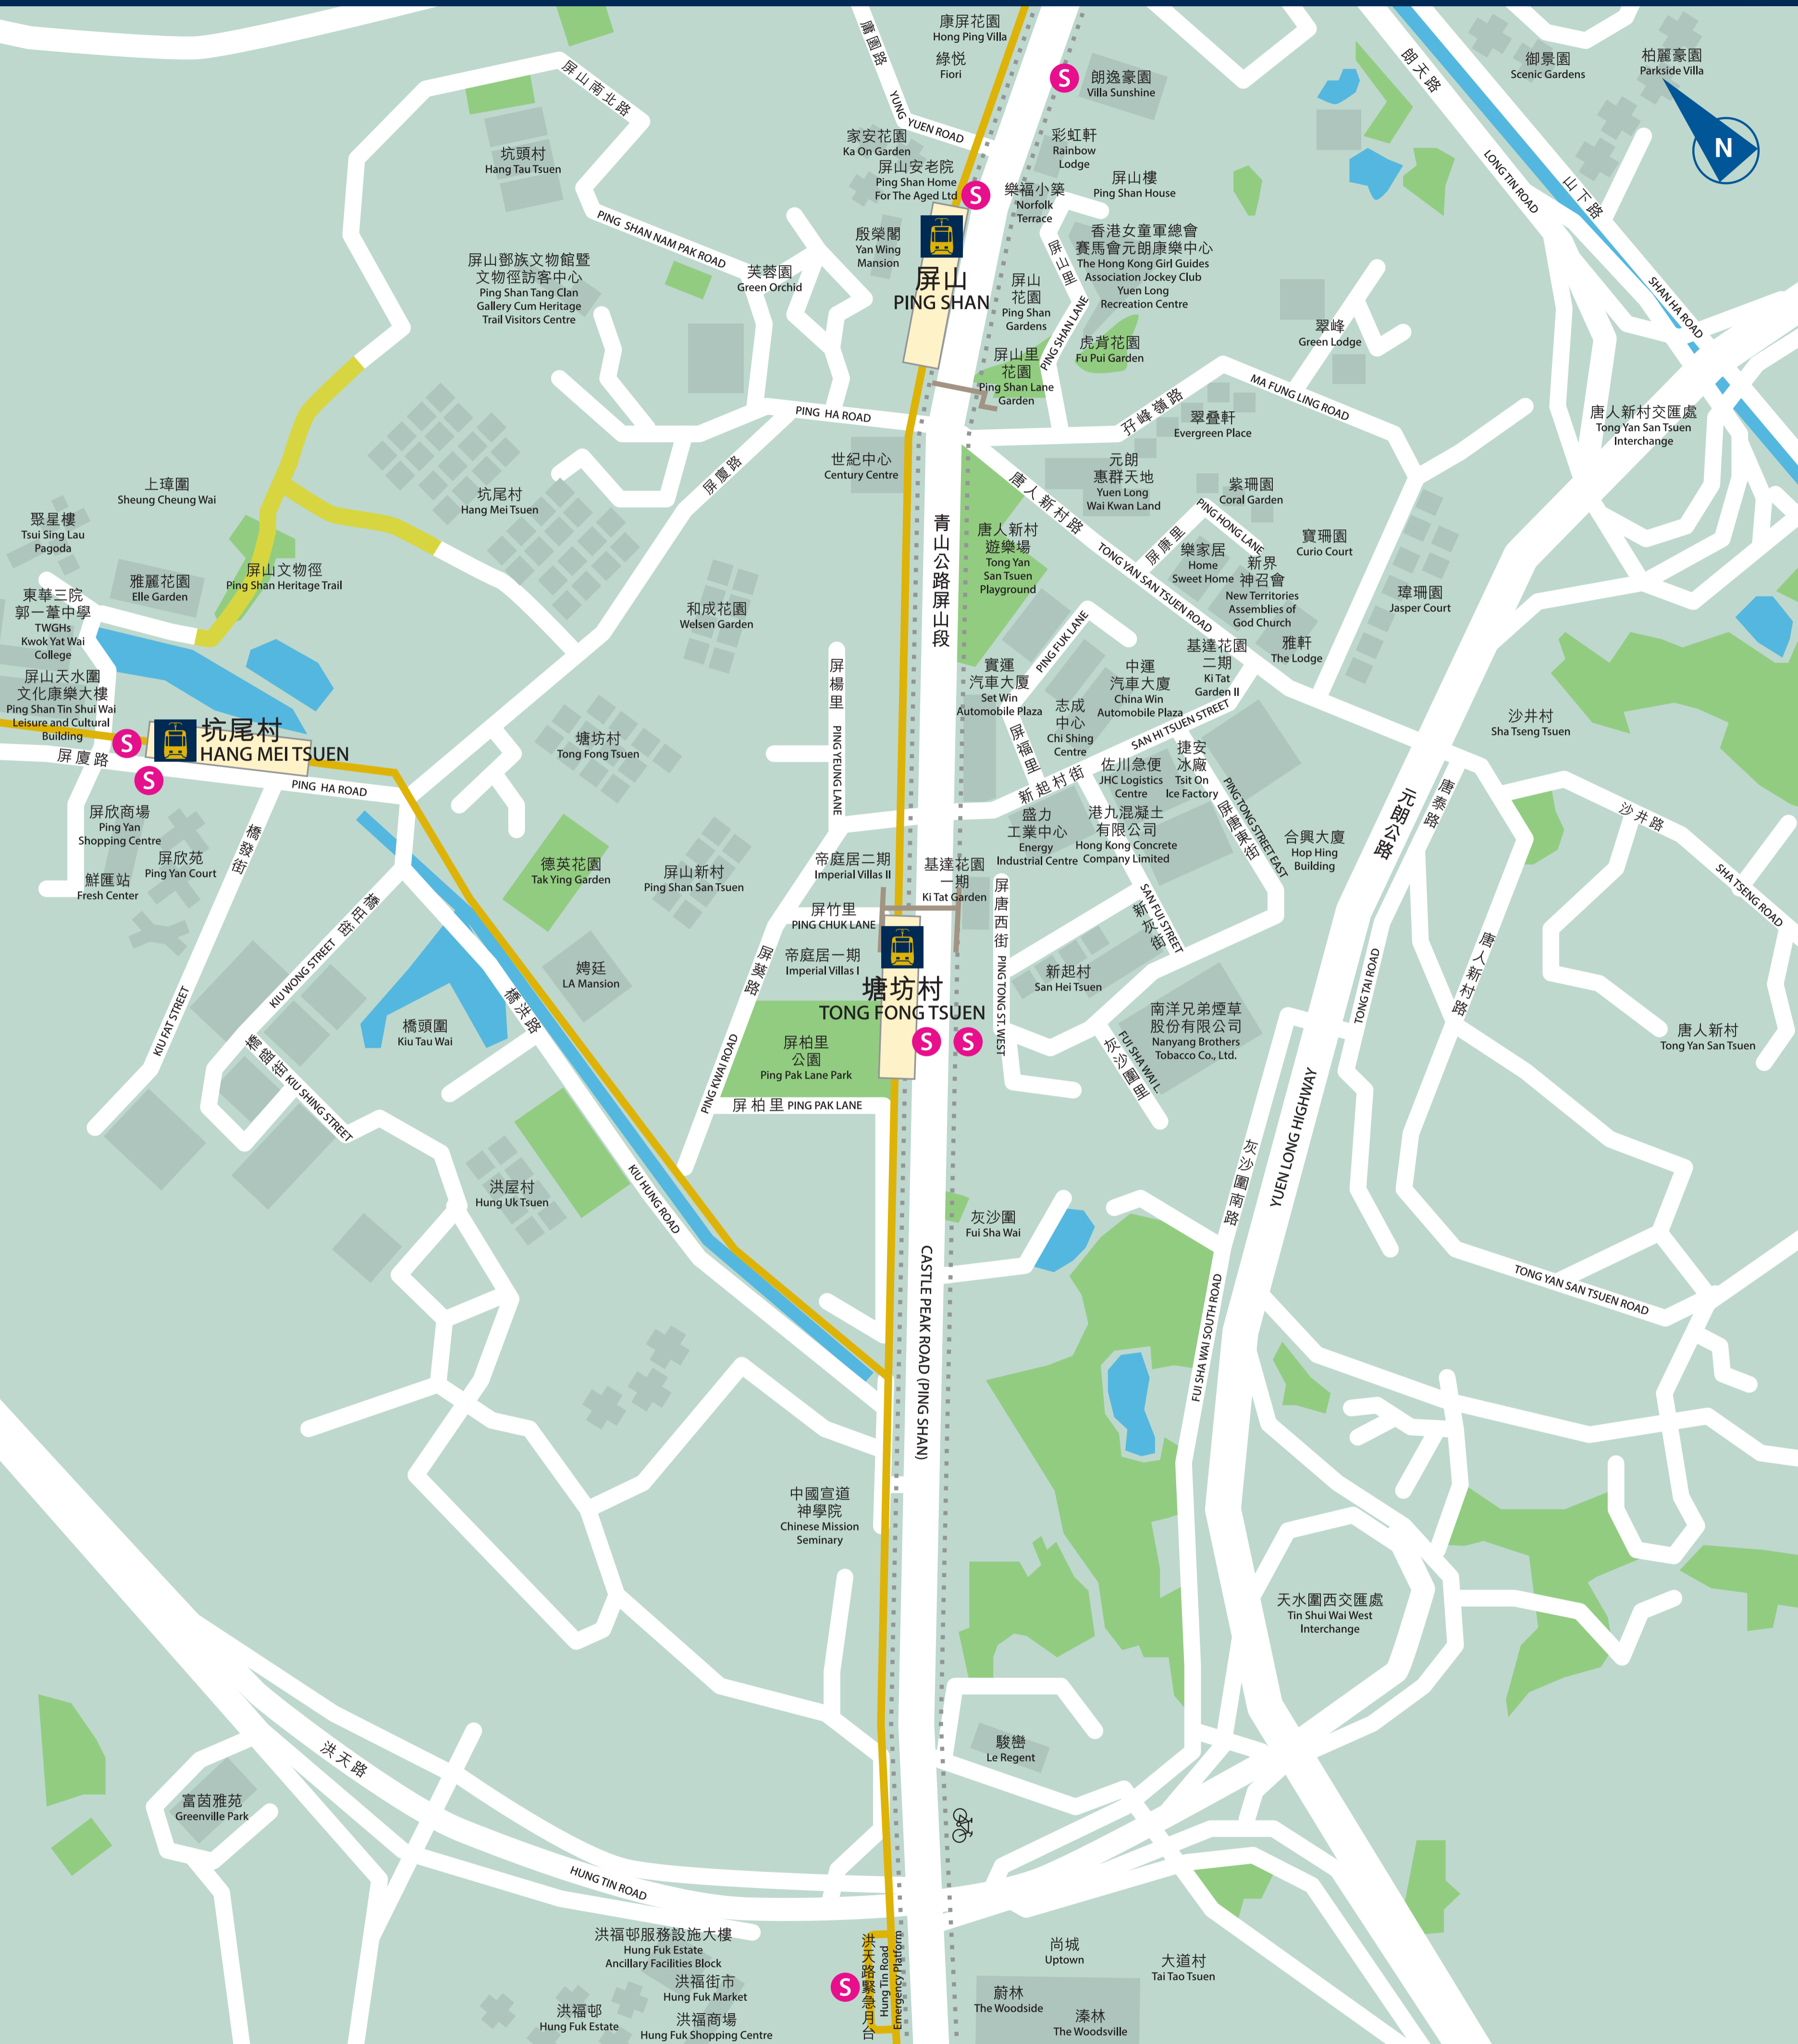

# 街道圖 Location map 09

圖例 Legend			
輕鐵站 Light Rail stop		單車徑 Bicycle trail	
港鐵免費接駁巴士站(輕鐵服務暫停期間使用) Free MTR Shuttle Bus stop (during service disruption only)		屏山文物徑 Ping Shan Heritage Trail	
行人天橋 Footbridge			

本圖付印時所載各項均力求準確，如有錯漏，俱以各有關方面之公佈為準。(二〇二三年八月)  
Information contained in this leaflet is deemed to be correct when going to print. (08/2023)