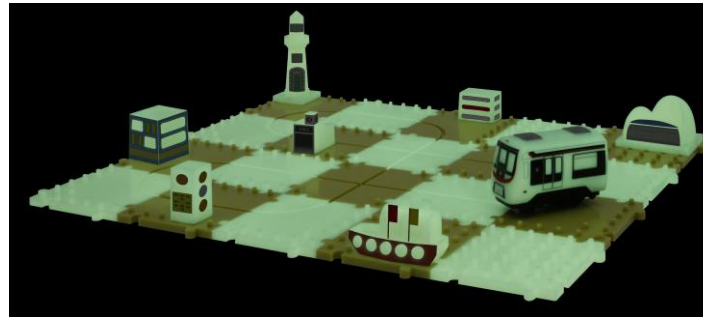

利東篇
Lei Tung Set
4/2 – 10/2

列車模型套裝包括:

一輛迷你電動列車、一個 Q 版車站入口、8 件地標/ 建築物組件及 20 塊路軌底板

Train Model Set includes:

A mini electronic toy train, a Q version station entrance, 8 pcs of landmarks/ model buildings and 20 pieces of tracks and bases

海怡半島篇
South Horizons Set
11/2 – 17/2

列車模型套裝包括:

一輛迷你電動列車、一個 Q 版車站入口、7 件地標/ 建築物組件及 20 塊路軌底板

Train Model Set includes:

A mini electronic toy train, a Q version station entrance, 7 pcs of landmarks/ model buildings and 20 pieces of tracks and bases

夜光別注版列車模型套裝
Glow-in-the-dark Train Model Set

21/1 - 17/2

有夜光效果
With glow-in-the-dark effect

沒有夜光效果
Without glow-in-the-dark effect

夜光別注版列車模型套裝包括:

一輛迷你電動列車、一個 Q 版車站入口、6 件地標/ 建築物組件及 20 塊路軌底板

Glow-in-the-dark Train Model set includes:

A mini electronic toy train, a Q version station entrance, 6 pcs of landmarks/ model buildings and 20 pieces of tracks and bases

備註:

夜光效果會因應不同的環境、吸光時間及程度而有所差異
The glow-in-the-dark effect is subject to the environment, duration and degree for the light absorption