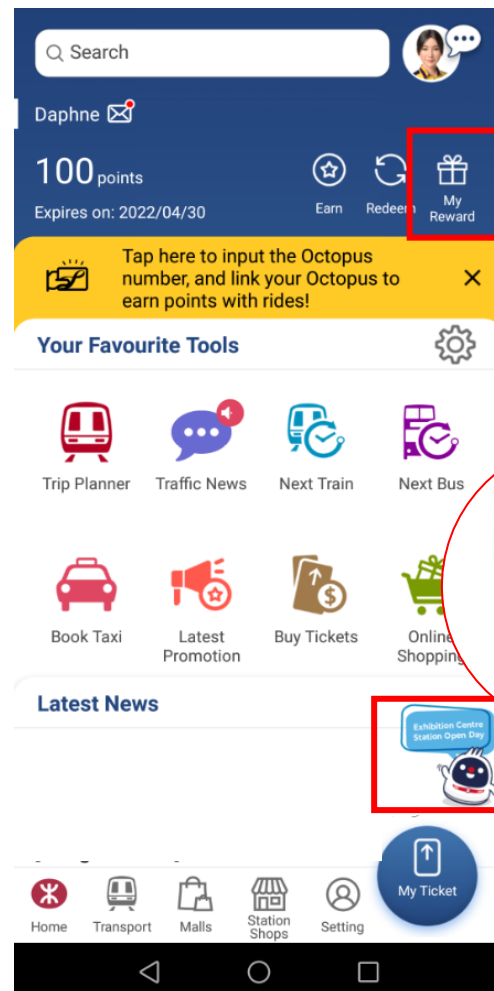

東鐵綫過海段會展站開放日

East Rail Line Cross-Harbour Extension Exhibition Centre Station Open Day

MTR Mobile 搶飛攻略 Steps of ticket grabbing

1

登入MTR Mobile後，點選「我的獎賞」或主頁下方寫住「會展站開放日」嘅鐵仔
Select “My Reward” or the T-Chai with “Exhibition Centre Station Open Day” in the lower part of the homepage after logging in the MTR Mobile

2

喺「禮遇」頁面中，點選你心水嘅開放日入場時間
Select your preferred timeslot of the Open Day in the
“Privilege” page

3

點選「立即領取」
Select “Collect Now”

記得向下滑，睇埋「條款及細則」呀！
Don't forget to scroll down to read the
“Terms and Conditions”

為慶祝即將投入服務，港鐵公司將於地
鐵展覽中心舉辦開放日，讓公眾可率先參觀新車站及
設施。MTR Mobile 登記用戶由5月5日下午2時起，
透過港鐵手機應用程式「MTR Mobile」內的「我的
獎賞」頁面登記索取開放日電子入場券，先到先得，
額滿即止。每券容許最多4人同時入場。

條款及細則

立即領取

會展站開放日免費入場券
(2022.05.09 10:00 – 11:00)

換領詳情

換領期

2022/05/05 – 2022/05/05

立即領取

...ay electronic tickets to
... 5 May 2022 through registrati
... mobile "My Reward" page on a first-com
... served basis. Each ticket is valid for admiss
... p to four persons only for entry at the same time.
... Entrance: MTR Exhibition Centre Station Entrance/
... Exit A3 (Next to Harbour Centre at podium level)