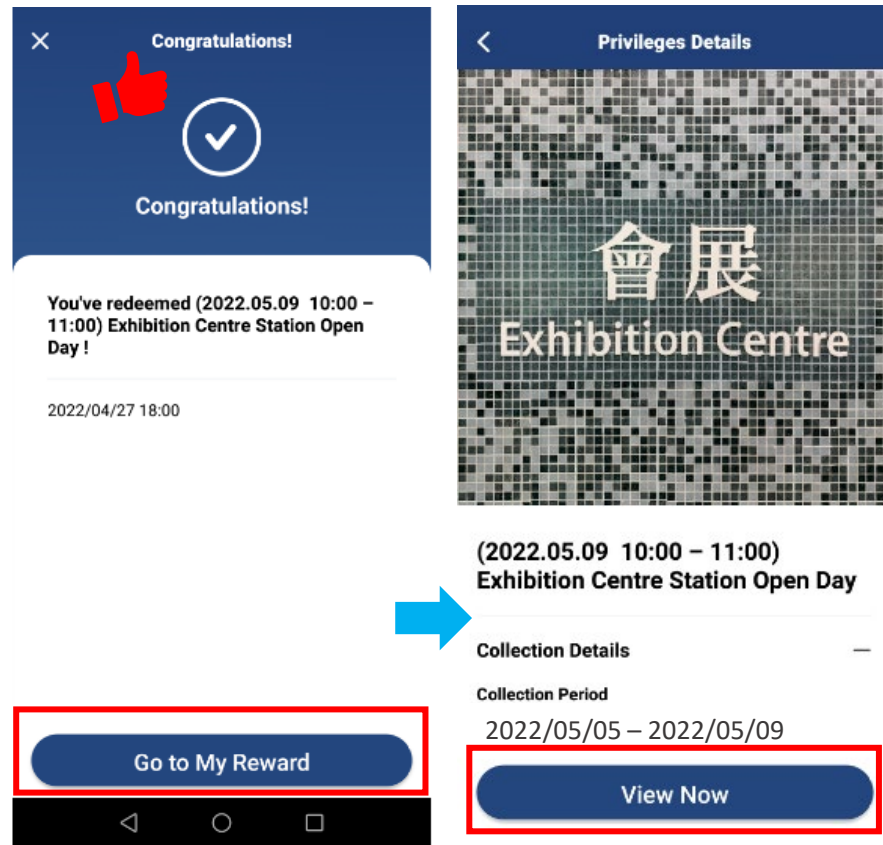

為慶祝即將投入服務，港鐵公司將於地
鐵展覽中心舉辦開放日，讓公眾可率先參觀新車站及
設施。MTR Mobile 登記用戶由5月5日下午2時起，
透過港鐵手機應用程式「MTR Mobile」內的「我的
獎賞」頁面登記索取開放日電子入場券，先到先得，
額滿即止。每券容許最多4人同時入場。

條款及細則

立即領取

會展站開放日免費入場券
(2022.05.09 10:00 – 11:00)

換領詳情

換領期

2022/05/05 – 2022/05/05

立即領取

...ay electronic tickets to
... 5 May 2022 through registrati
... mobile "My Reward" page on a first-com
... served basis. Each ticket is valid for admiss
... p to four persons only for entry at the same time.
... Entrance: MTR Exhibition Centre Station Entrance/
... Exit A3 (Next to Harbour Centre at podium level)

Terms and Conditions

Collect Now

(2022.05.09 10:00 – 11:00)
Exhibition Centre Station Open Day

Redemption Details

Redemption Period

2022/05/05 – 2022/05/05

Collect Now

4

成功領取入場券後，點選「前往我的獎賞」及「檢視優惠」可查看活動細則
After collecting the ticket successfully, select “Go to My Reward” then “View Now” to review the event details

5

活動當日，點選「我的獎賞」→「禮品」→「有效」→向現場職員出示入場券
On event day, select "My Reward" → "Gifts" → "Valid" → show the ticket to staff on-site