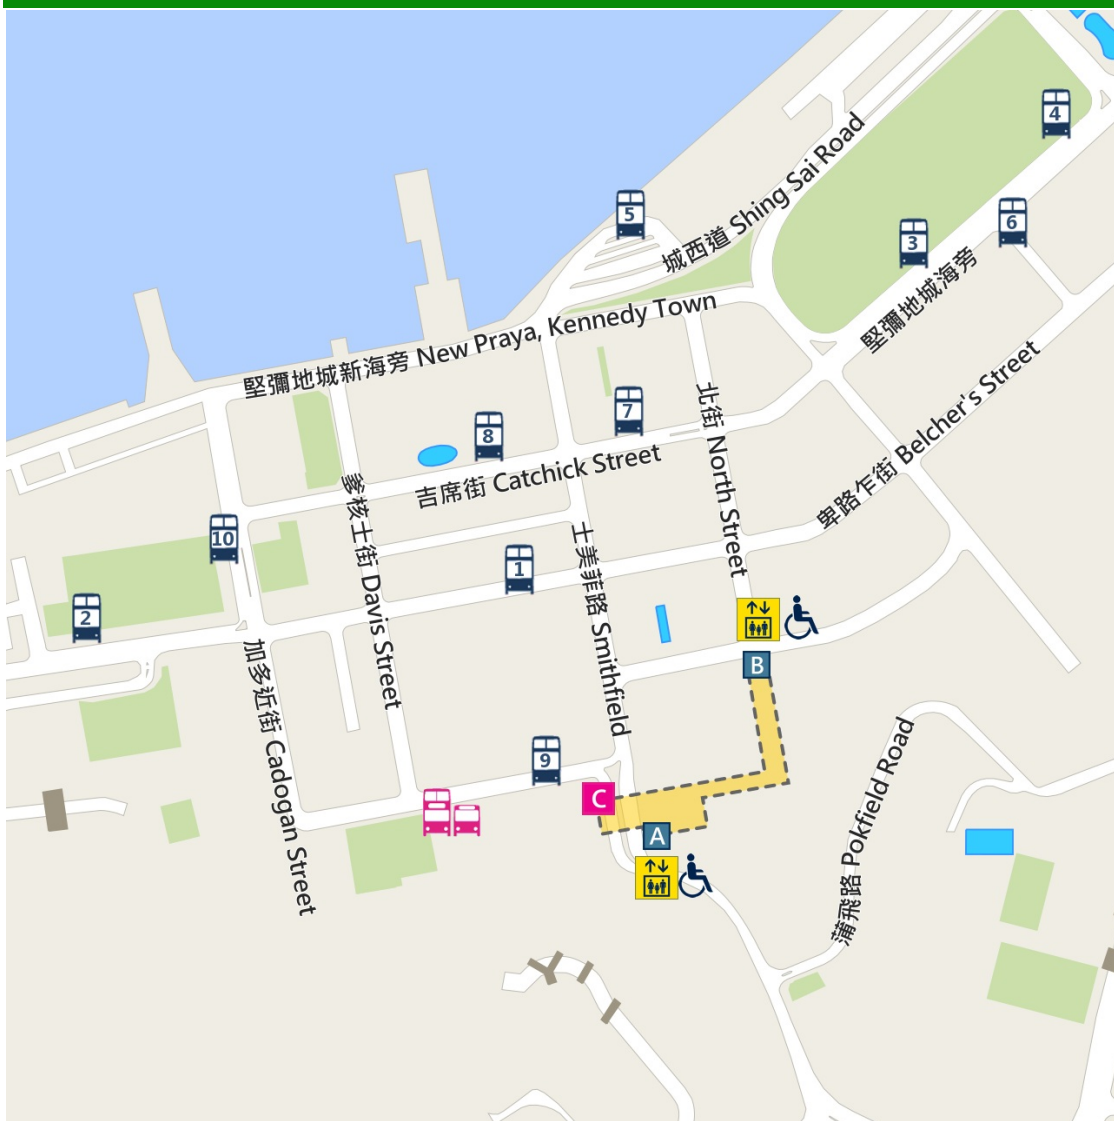

堅尼地城站
Kennedy Town Station

其他公共交通工具
Alternative public transport

港鐵免費接駁巴士上車處
Free MTR Shuttle Bus boarding point

資料只供參考：此處所載之資料由香港特區政府提供。港鐵會定期更新資料，唯因各交通工具營運者可能隨時改動有關資料，故港鐵不能保證所有資料均準確無誤。如有疑問，可登入 <http://ptes.td.gov.hk> 瀏覽公共交通查詢服務。

FOR REFERENCE ONLY: This information is supplied by the HKSAR Government. Whilst MTR regularly updates the content, no responsibility can be taken for accuracy as all information is subject to change by the individual transport operator. Please visit the Public Transport Enquiry service at <http://ptes.td.gov.hk> for further information.

前往港鐵站 To MTR station	巴士綫 Bus route	巴士站 Bus stop	
港島綫 Island Line			
香港大學 HKU	18X,904	1	
	1, 10, 101, 104, 43M, 5B, 5X, 971	2	
	1, 10, 5B, 5X	3	
	10, 101, 104, 18P, 18X, 5X, 904, 971	4	
	113, 18P, 18X, 904	5	
	113, 18P	6	
	101, 104, 904, 971	7	
	1, 10, 18X, 43M, 5B, 5X	8	
	43M	9	
	43M	10	
西營盤 Sai Ying Pun	1, 10, 101, 104, 5B	2	
	1, 10, 5B	3	
	10, 101, 104, 18P	4	
	113, 18P	5	
	113, 18P	6	
	101, 104	7	
	1, 10, 5B	8	
	上環 Sheung Wan	1, 10, 101, 104, 5B	2
1, 10, 5B		3	
10, 101, 104		4	
113		5	
113		6	
101, 104		7	
1, 10, 5B		8	
中環 Central		1, 10, 101, 104, 5B, 5X	2
	1, 10, 5B, 5X	3	
	10, 101, 104, 5X	4	
	113	5	
	113	6	
	101, 104	7	
	1, 10, 5B, 5X	8	
	金鐘 Admiralty	1, 10, 104, 5B, 5X	2
1, 10, 5B, 5X		3	
10, 104, 5X		4	
104		7	
1, 10, 5B, 5X		8	
灣仔 Wan Chai		1, 101	2
		1	3
		101	4
	101	7	
	1	8	
銅鑼灣 Causeway Bay	10, 5B, 5X	2	
	10, 5B, 5X	3	
	10, 5X	4	
	10, 5B, 5X	8