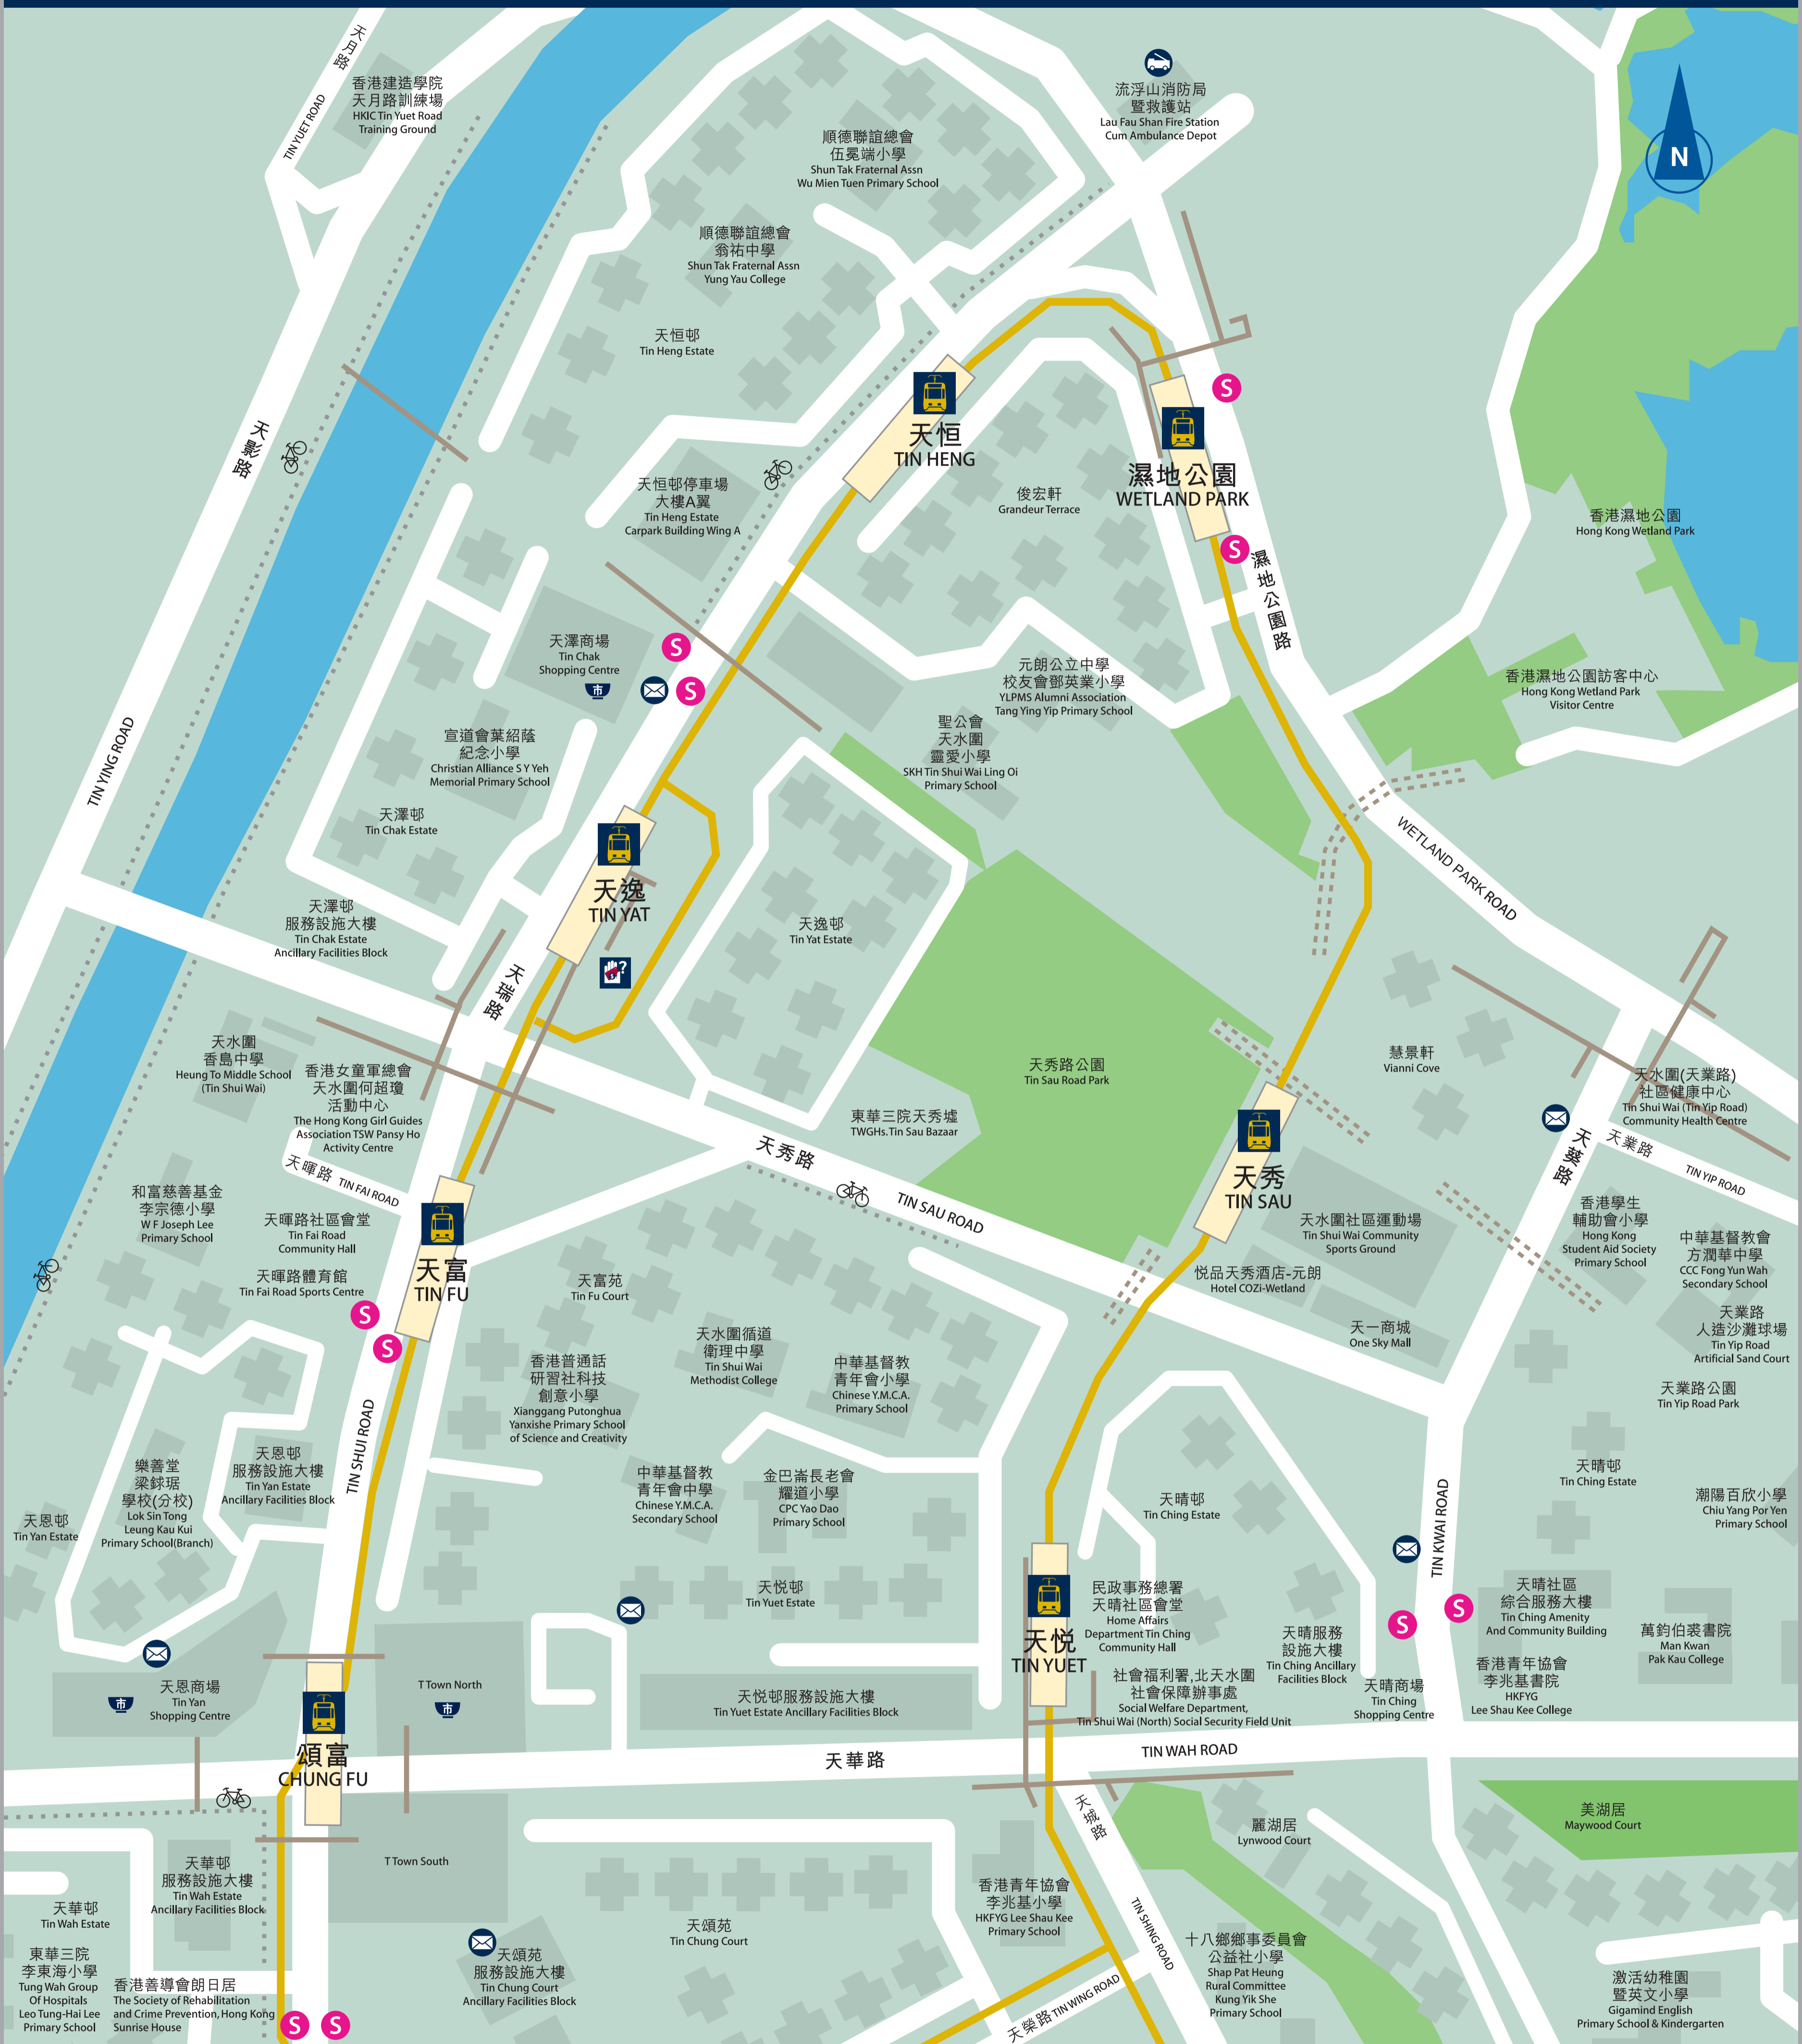

# 街道圖 Location map 14

圖例 Legend					
輕鐵站 Light Rail stop		行人隧道 Subway		行人天橋 Footbridge	
輕鐵客務中心 Light Rail Customer Service Centre		消防局 Fire station		郵政局/郵箱 Post office / Post box	
港鐵免費接駁巴士站(輕鐵服務暫停期間使用) Free MTR Shuttle Bus stop (during service disruption only)		街市/熟食市場 Market/ Cooked food stall		單車徑 Bicycle trail	

本圖付印時所載各項均力求準確，如有錯漏，俱以各有關方面之公佈為準。(二〇二〇年十二月)  
Information contained in this leaflet is deemed to be correct when going to print. (12/2020)