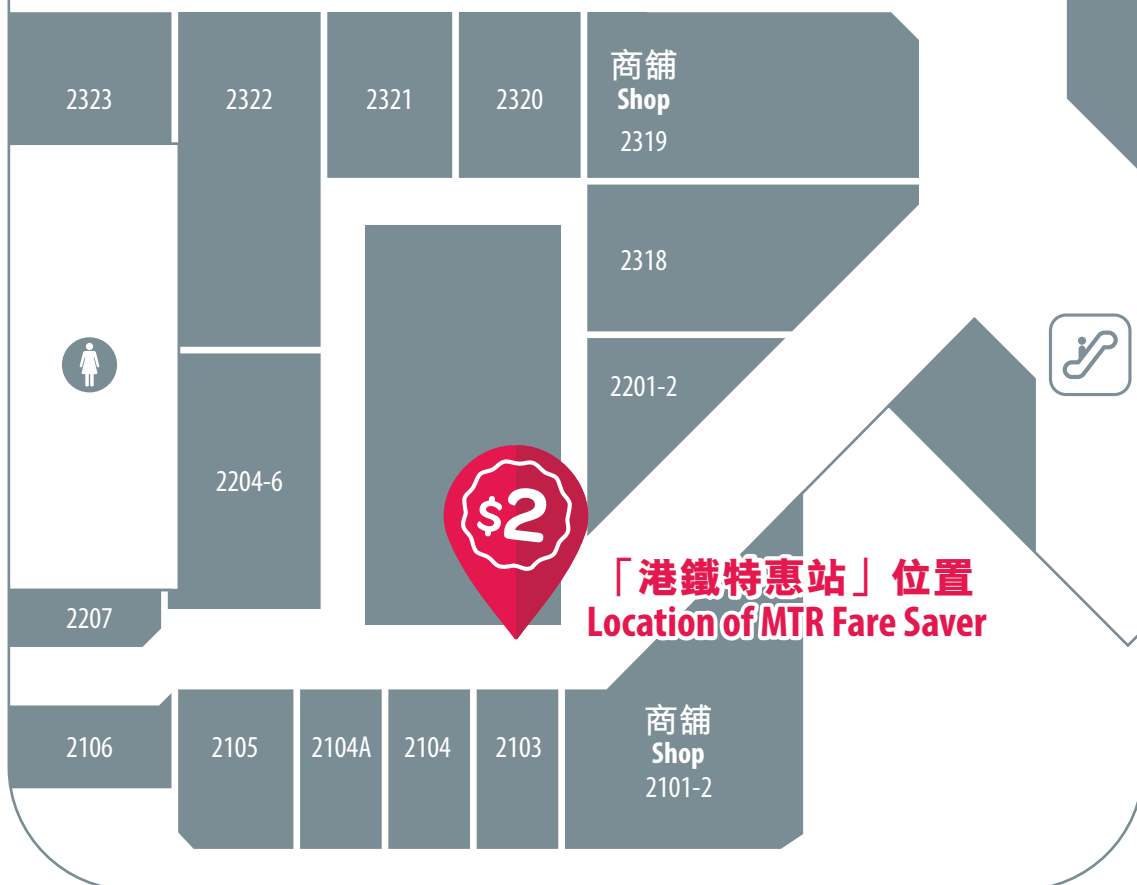

海港城港威商場2樓

2/F, Gateway Arcade, Harbour City

「港鐵特惠站」位置
Location of MTR Fare Saver