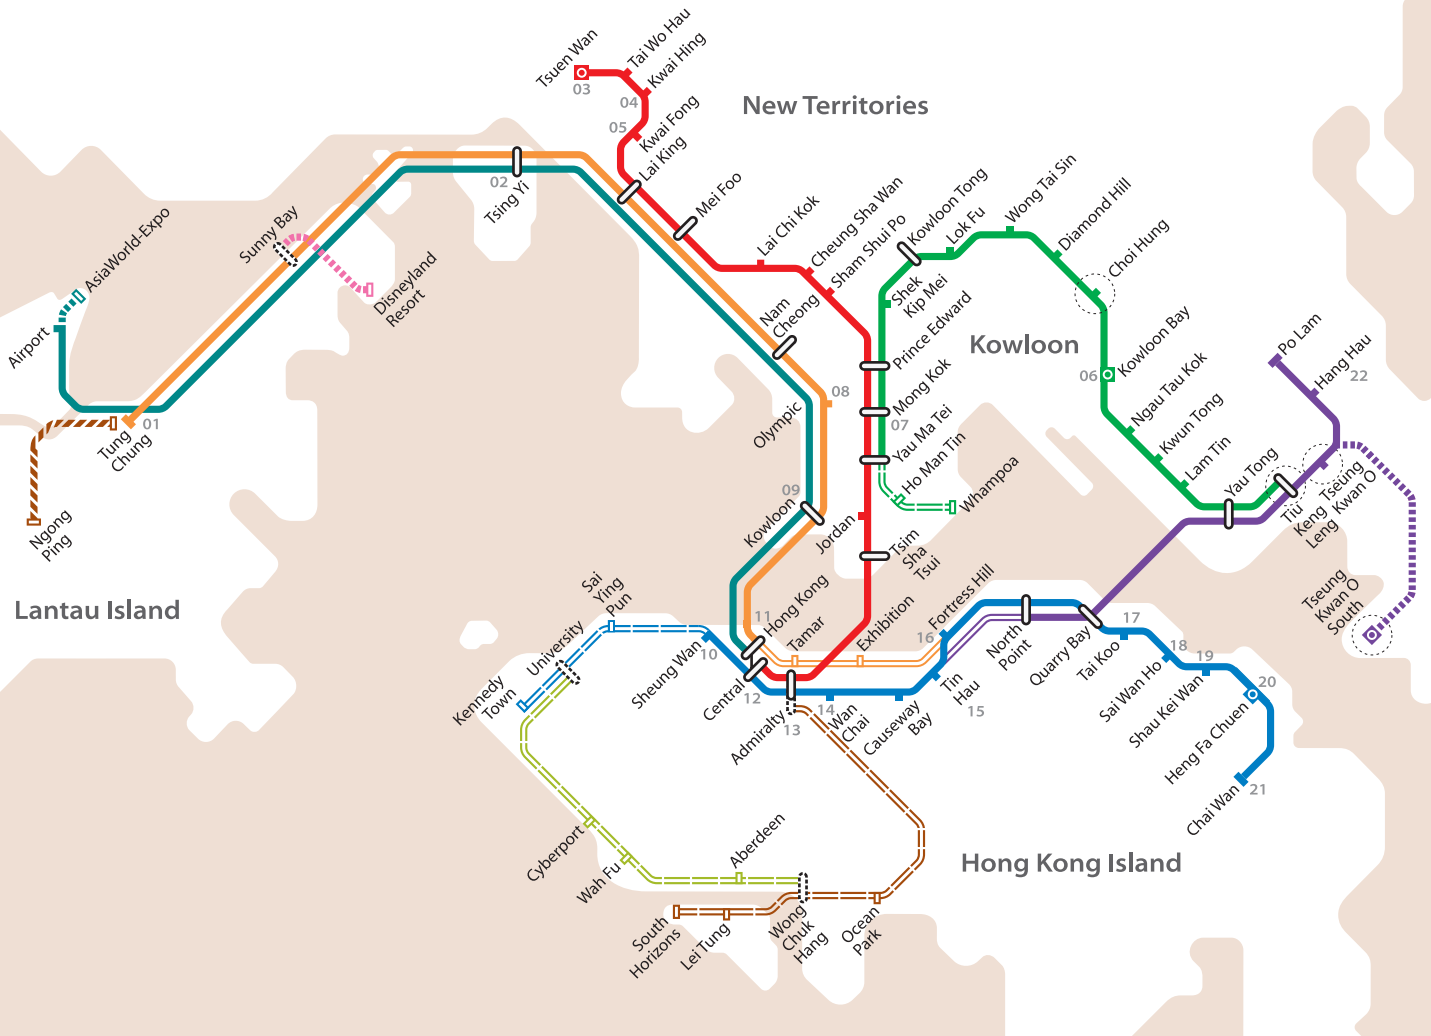

Operating network with future extensions

Legend

-  Station
 -  Station with Depot
 -  Interchange Station
 -  Proposed Station
 -  Proposed Interchange Station
 -  Proposed Property Developments
-
- Existing network**

 -  Airport Express Line
 -  Tung Chung Line
 -  Kwun Tong Line
 -  Tsuen Wan Line
 -  Island Line
 -  Tseung Kwan O Line

Projects in progress

 -  Tseung Kwan O South
 -  Disneyland Resort Line
 -  Tung Chung Cable Car
 -  AsiaWorld-Expo

Future extensions

 -  North Island Link
 -  Tseung Kwan O Line Extension

Extensions under study

 -  Island Line
 -  West Island Line
 -  South Island Line
 -  Kwun Tong Line

Properties developed by the Company

- | | | |
|--|---|--|
| <ul style="list-style-type: none"> 01 Tung Chung Crescent / Citygate / Seaview Crescent / Caribbean Coast / Coastal Skyline 02 Tierra Verde / Maritime Square 03 Luk Yeung Sun Chuen / Luk Yeung Galleria 04 Sun Kwai Hing Garden 05 New Kwai Fong Gardens 06 Telford Gardens / Telford Plaza I and II 07 Argyle Centre | <ul style="list-style-type: none"> 08 Central Park / Island Harbourview / Park Avenue / Bank of China Centre / HSBC Centre / Olympian City One / Olympian City Two 09 Union Square – The Waterfront / Sorrento / The Harbourside 10 Hongway Garden / Vicwood Plaza 11 One International Finance Centre / Two International Finance Centre / IFC Mall 12 World-wide House 13 Admiralty Centre / Fairmont House | <ul style="list-style-type: none"> 14 Southern Garden 15 Park Towers 16 Fortress Metro Tower 17 Kornhill / Kornhill Gardens 18 Felicity Garden 19 Perfect Mount Gardens 20 Heng Fa Chuen / Heng Fa Villa / Paradise Mall 21 New Jade Garden 22 Residence Oasis / The Lane |
|--|---|--|