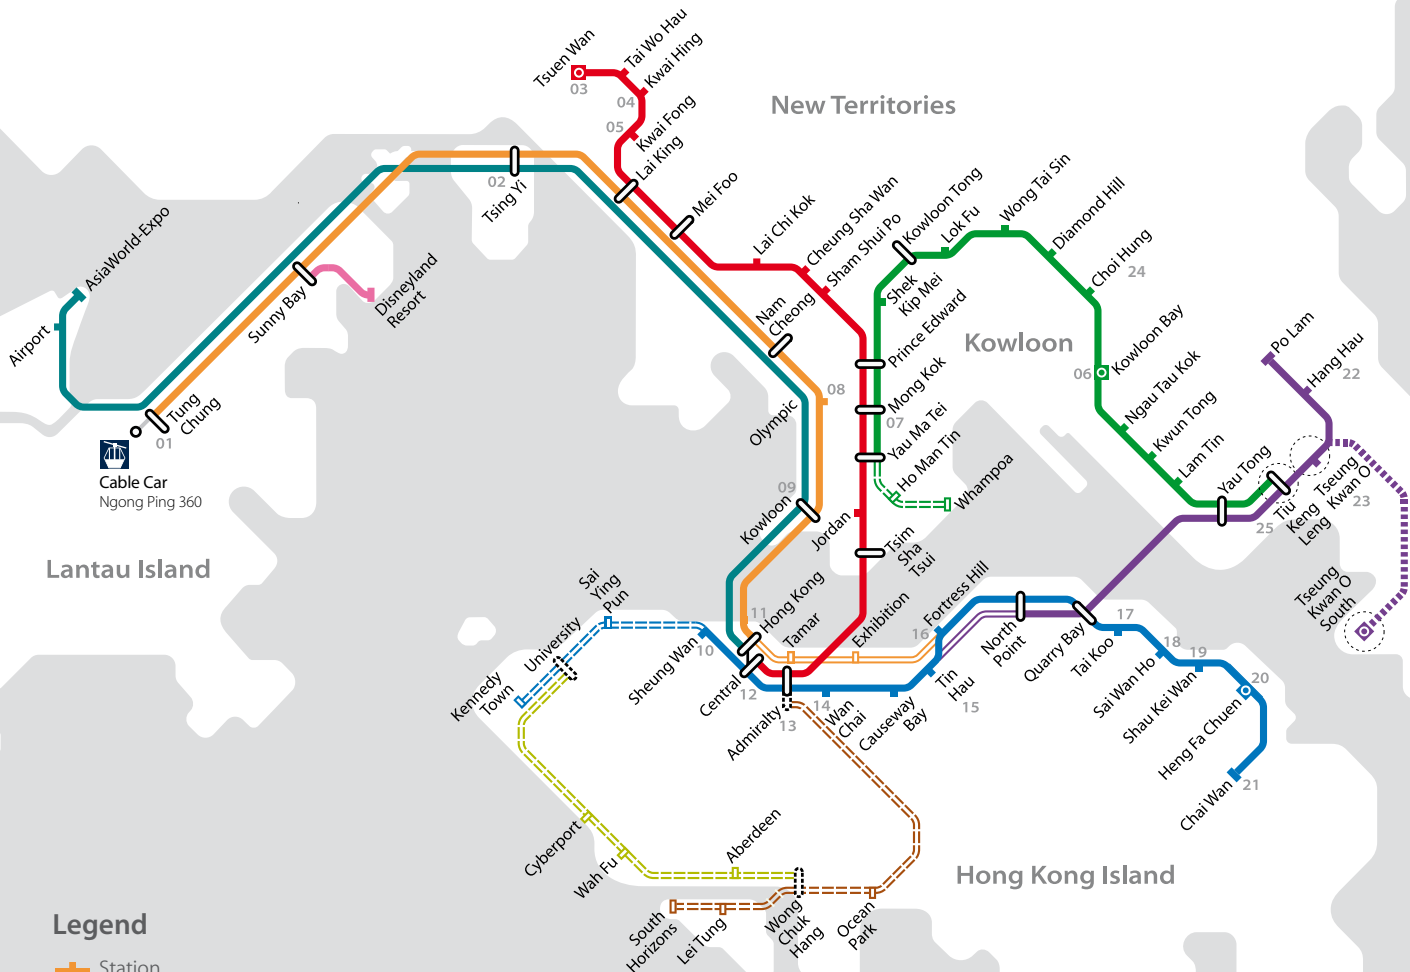

Operating network with future extensions

Legend

- Station
- Station with Depot
- Interchange Station
- Proposed Station
- Proposed Interchange Station
- Proposed Property Developments along Tseung Kwan O Line
- Cable Car Ngong Ping 360

Existing network

- Airport Express
- Disneyland Resort Line
- Island Line
- Kwun Tong Line
- Tseung Kwan O Line
- Tsuen Wan Line
- Tung Chung Line

Projects in progress

- Tseung Kwan O South

Future extensions

- North Island Line
- Tseung Kwan O Line Extension

Extensions under study

- Kwun Tong Line Extension
- South Island Line (West)
- South Island Line (East)
- West Island Line

Properties developed by the Company

- | | |
|---|--|
| <ul style="list-style-type: none"> 01 Tung Chung Crescent / Citygate / Citygate Novotel / Seaview Crescent / Caribbean Coast / Coastal Skyline 02 Tierra Verde / Maritime Square 03 Luk Yeung Sun Chuen / Luk Yeung Galleria 04 Sun Kwai Hing Gardens 05 New Kwai Fong Gardens 06 Telford Gardens / Telford Plaza I and II 07 Argyle Centre 08 Central Park / Island Harbourview / Park Avenue / Bank of China Centre / HSBC Centre / Olympian City One / Olympian City Two / Harbour Green 09 The Waterfront / Sorrento / The Harbourside / The Arch / Elements 10 Hongway Garden / Vicwood Plaza 11 One International Finance Centre / Two International Finance Centre / IFC Mall / Four Seasons Hotel / Four Seasons Place | <ul style="list-style-type: none"> 12 World-wide House 13 Admiralty Centre / Fairmont House 14 Southorn Garden 15 Park Towers 16 Fortress Metro Tower 17 Kornhill / Kornhill Gardens 18 Felicity Garden 19 Perfect Mount Gardens 20 Heng Fa Chuen / Heng Fa Villa / Paradise Mall 21 New Jade Garden 22 Residence Oasis / The Lane 23 Central Heights / The Grandiose / The Edge 24 No. 8 Clear Water Bay Road 25 Metro Town |
|---|--|