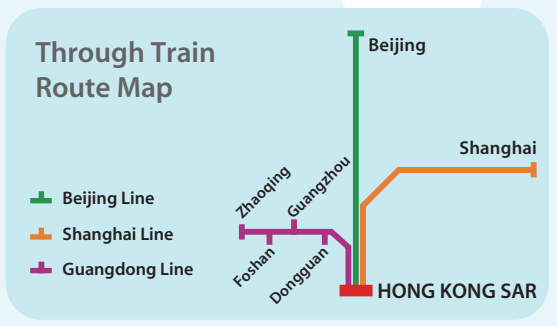

New Territories

Hong Kong Island