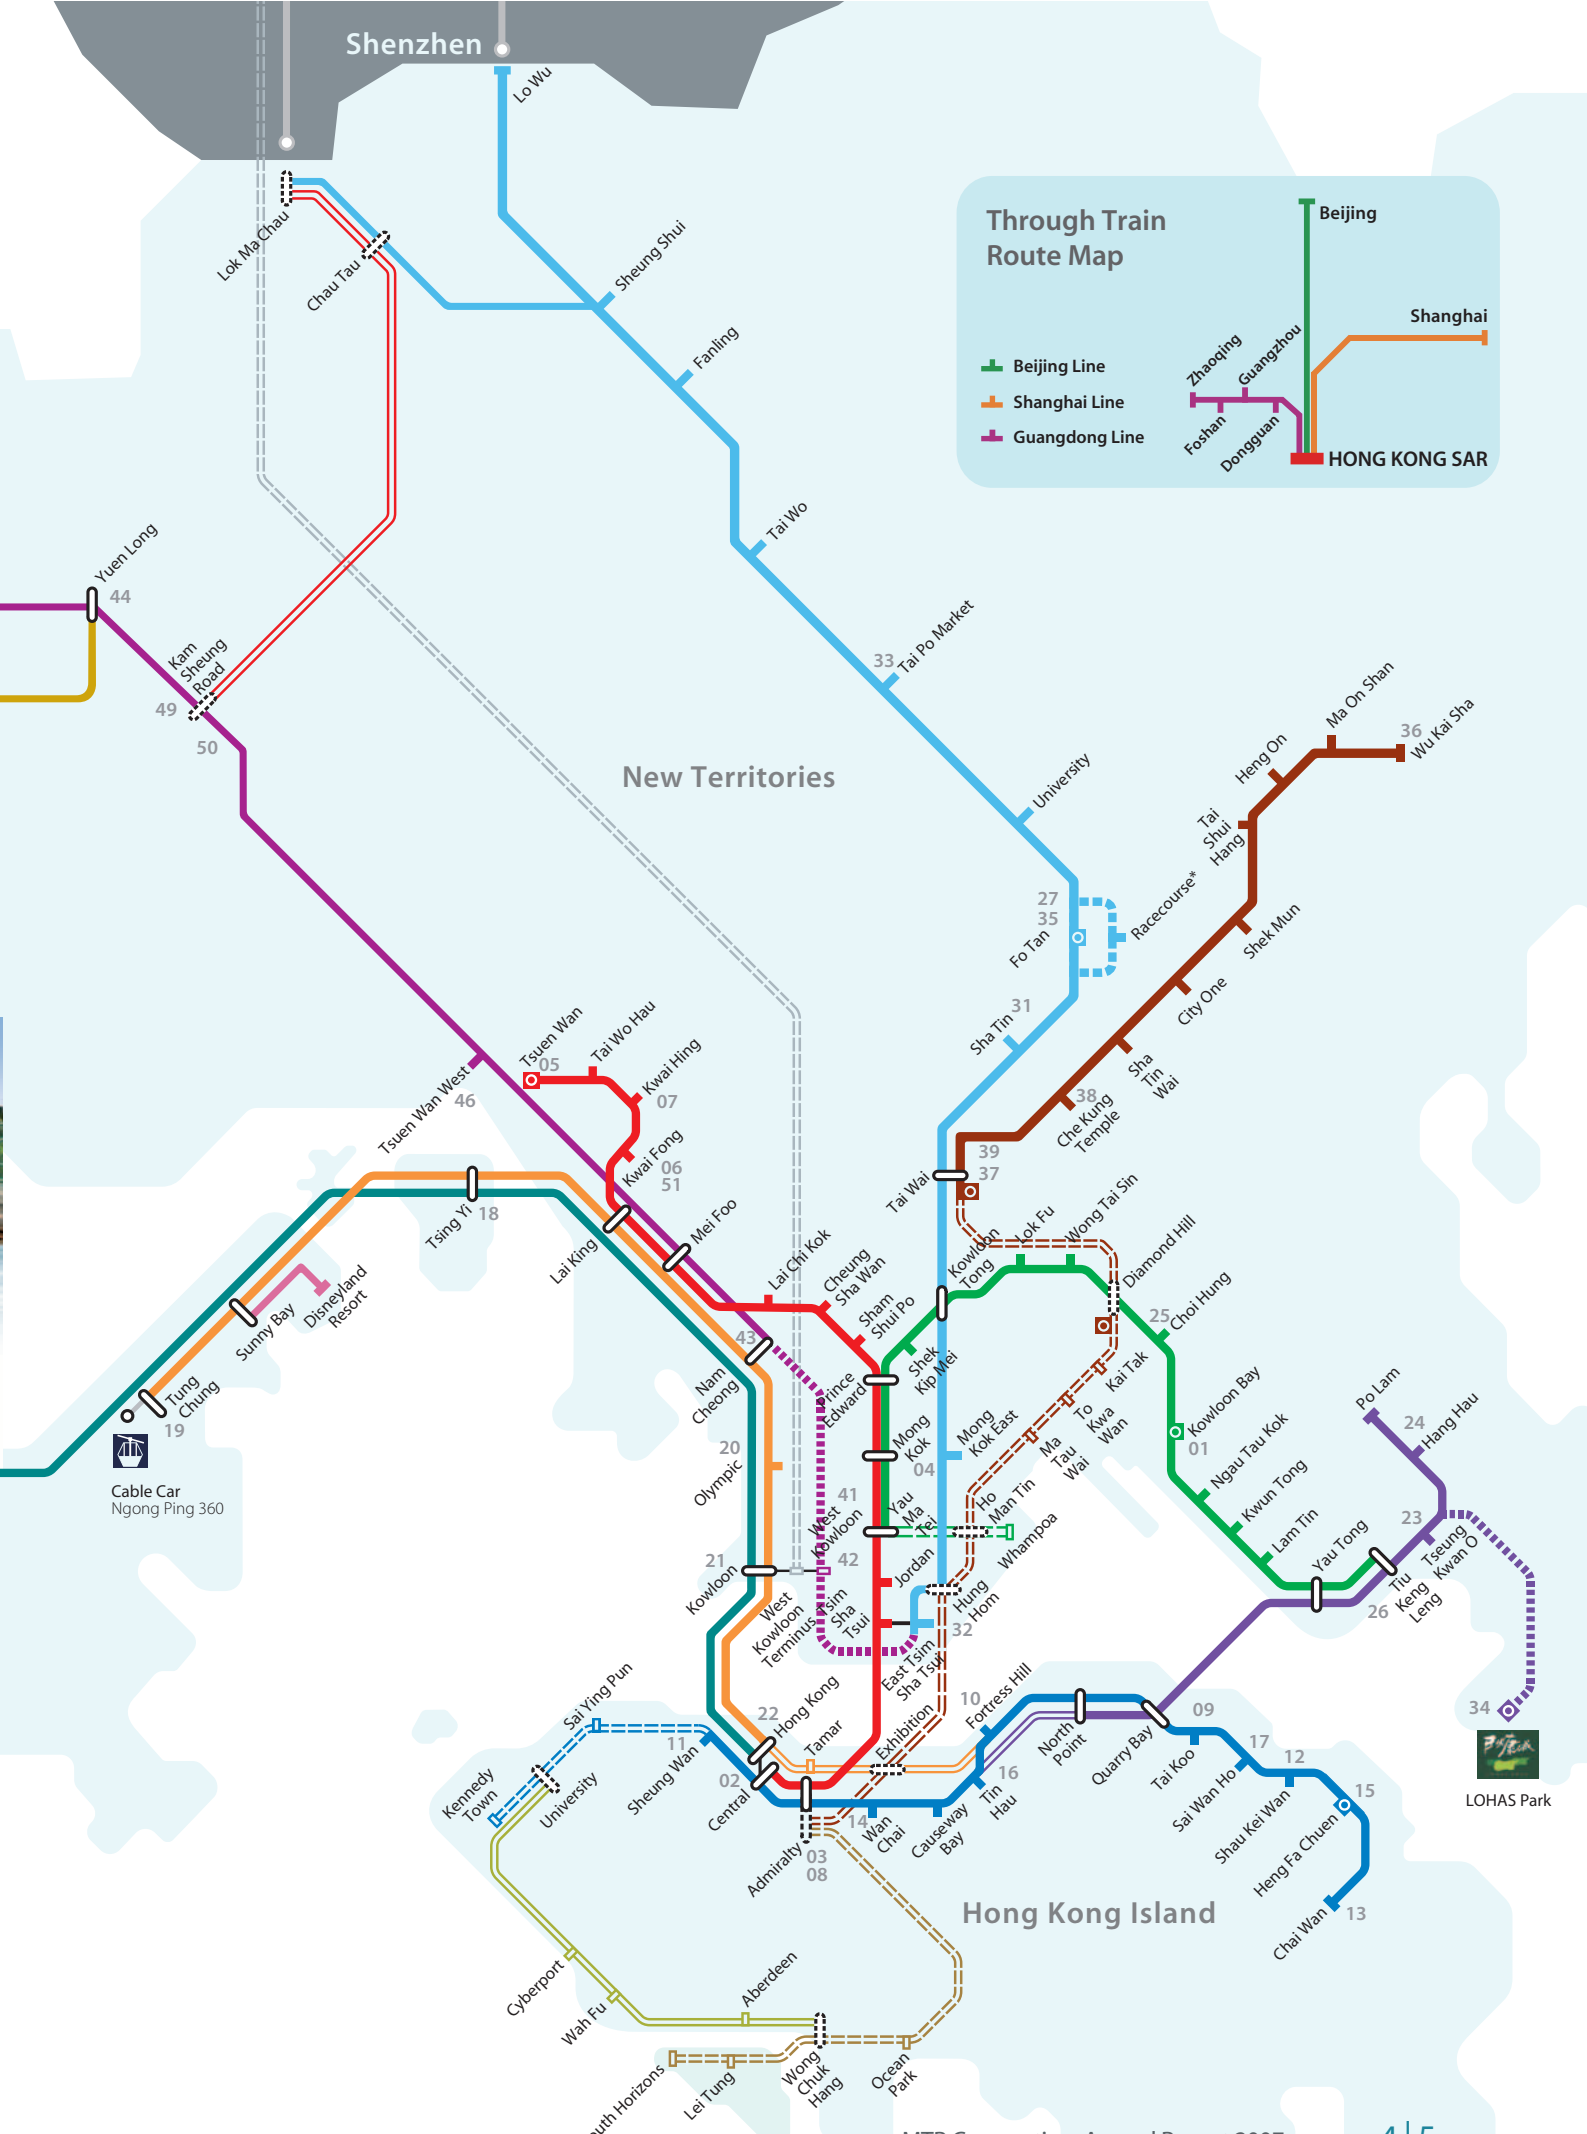

## Extensions under Study

-  Guangzhou-Shenzhen-Hong Kong Express Rail Link
-  Kwun Tong Line Extension
-  Shatin-to-Central Link
-  South Island Line (East)
-  West Island Line

- 20 Central Park / Island Harbourview / Park Avenue / Harbour Green / Bank of China Centre / HSBC Centre / Olympian City One / Olympian City Two
- 21 The Waterfront / Sorrento / The Harbourside / The Arch / Elements / The Cullinan / Harbourview Place / International Commerce Centre
- 22 One International Finance Centre / Two International Finance Centre / IFC Mall / Four Seasons Hotel / Four Seasons Place
- 23 Central Heights / The Grandiose / The Edge
- 24 Residence Oasis / The Lane
- 25 No 8 Clear Water Bay Road / Choi Hung Park & Ride
- 26 Metro Town
- 27 Royal Ascot / Plaza Ascot
- 28 Pierhead Garden / Ocean Walk
- 29 Sun Tuen Mun Centre / Sun Tuen Mun Shopping Centre
- 30 Hanford Garden / Hanford Plaza
- 31 Citylink Plaza
- 32 MTR Hung Hom Building / Hung Hom Station Carpark
- 33 Trackside Villas

Lantau Island

## New Territories