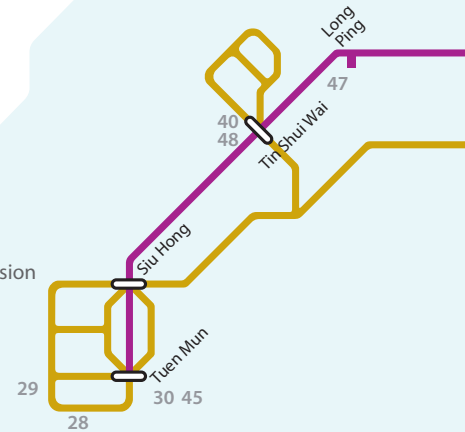

## Existing Network

-  Airport Express
-  Disneyland Resort Line
-  East Rail Line
-  Island Line
-  Kwun Tong Line
-  Light Rail
-  Ma On Shan Line
-  Tseung Kwan O Line
-  Tsuen Wan Line
-  Tung Chung Line
-  West Rail Line

## Projects in Progress

-  Kowloon Southern Link
-  Tseung Kwan O South

## Extensions under Study

-  Guangzhou-Shenzhen-Hong Kong Express Rail Link
-  Kwun Tong Line Extension
-  Shatin-to-Central Link
-  South Island Line (East)
-  West Island Line

## Future Extensions

-  North Island Line
-  Northern Link
-  South Island Line (West)
-  Tseung Kwan O Line Extension