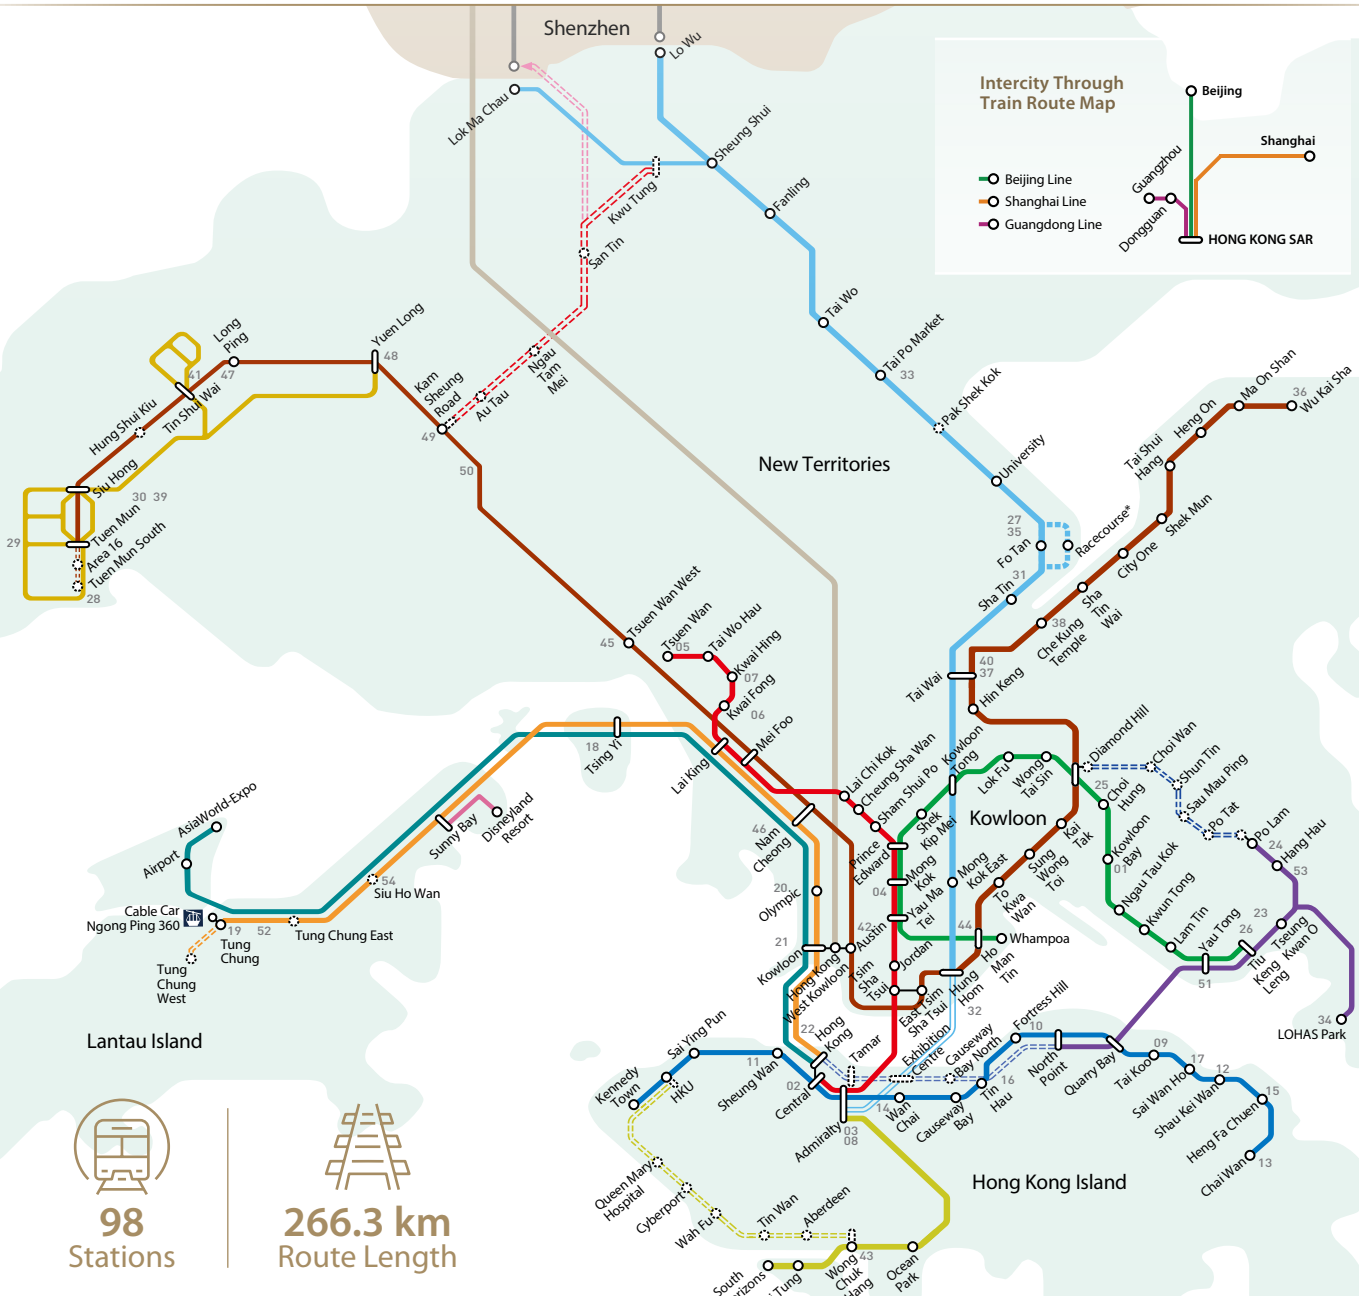

OUR NETWORK

HONG KONG OPERATING NETWORK WITH FUTURE EXTENSIONS

98
Stations

266.3 km
Route Length

LEGEND

-  Station
-  Interchange Station
-  Proposed Station
-  Proposed Interchange Station
-  Shenzhen Metro Network
-  * Racing days only

EXISTING NETWORK

-  Airport Express
-  Disneyland Resort Line
-  East Rail Line
-  Island Line
-  Kwun Tong Line
-  Light Rail
-  South Island Line
-  Tsuen Wan Line
-  Tung Chung Line
-  Tseung Kwan O Line
-  High Speed Rail

PROJECT IN PROGRESS

-  Satin to Central Link (Hung Hom to Admiralty Section)

POTENTIAL FUTURE EXTENSIONS

- Tung Chung Line Extension
- Tuen Mun South Extension
- Northern Link and Kwu Tung Station
- East Kowloon Line
- South Island Line (West)
- North Island Line
- Hung Shui Kiu Station
- Pak Shek Kok Station
- Siu Ho Wan Station

EUROPE

- United Kingdom**
TfL Rail (future Elizabeth Line)
South Western Railway
- Sweden**
Stockholm Metro (Stockholms tunnelbana)
MTRX
Stockholm commuter rail (Stockholms pendeltåg)
Mälartåg

AUSTRALIA