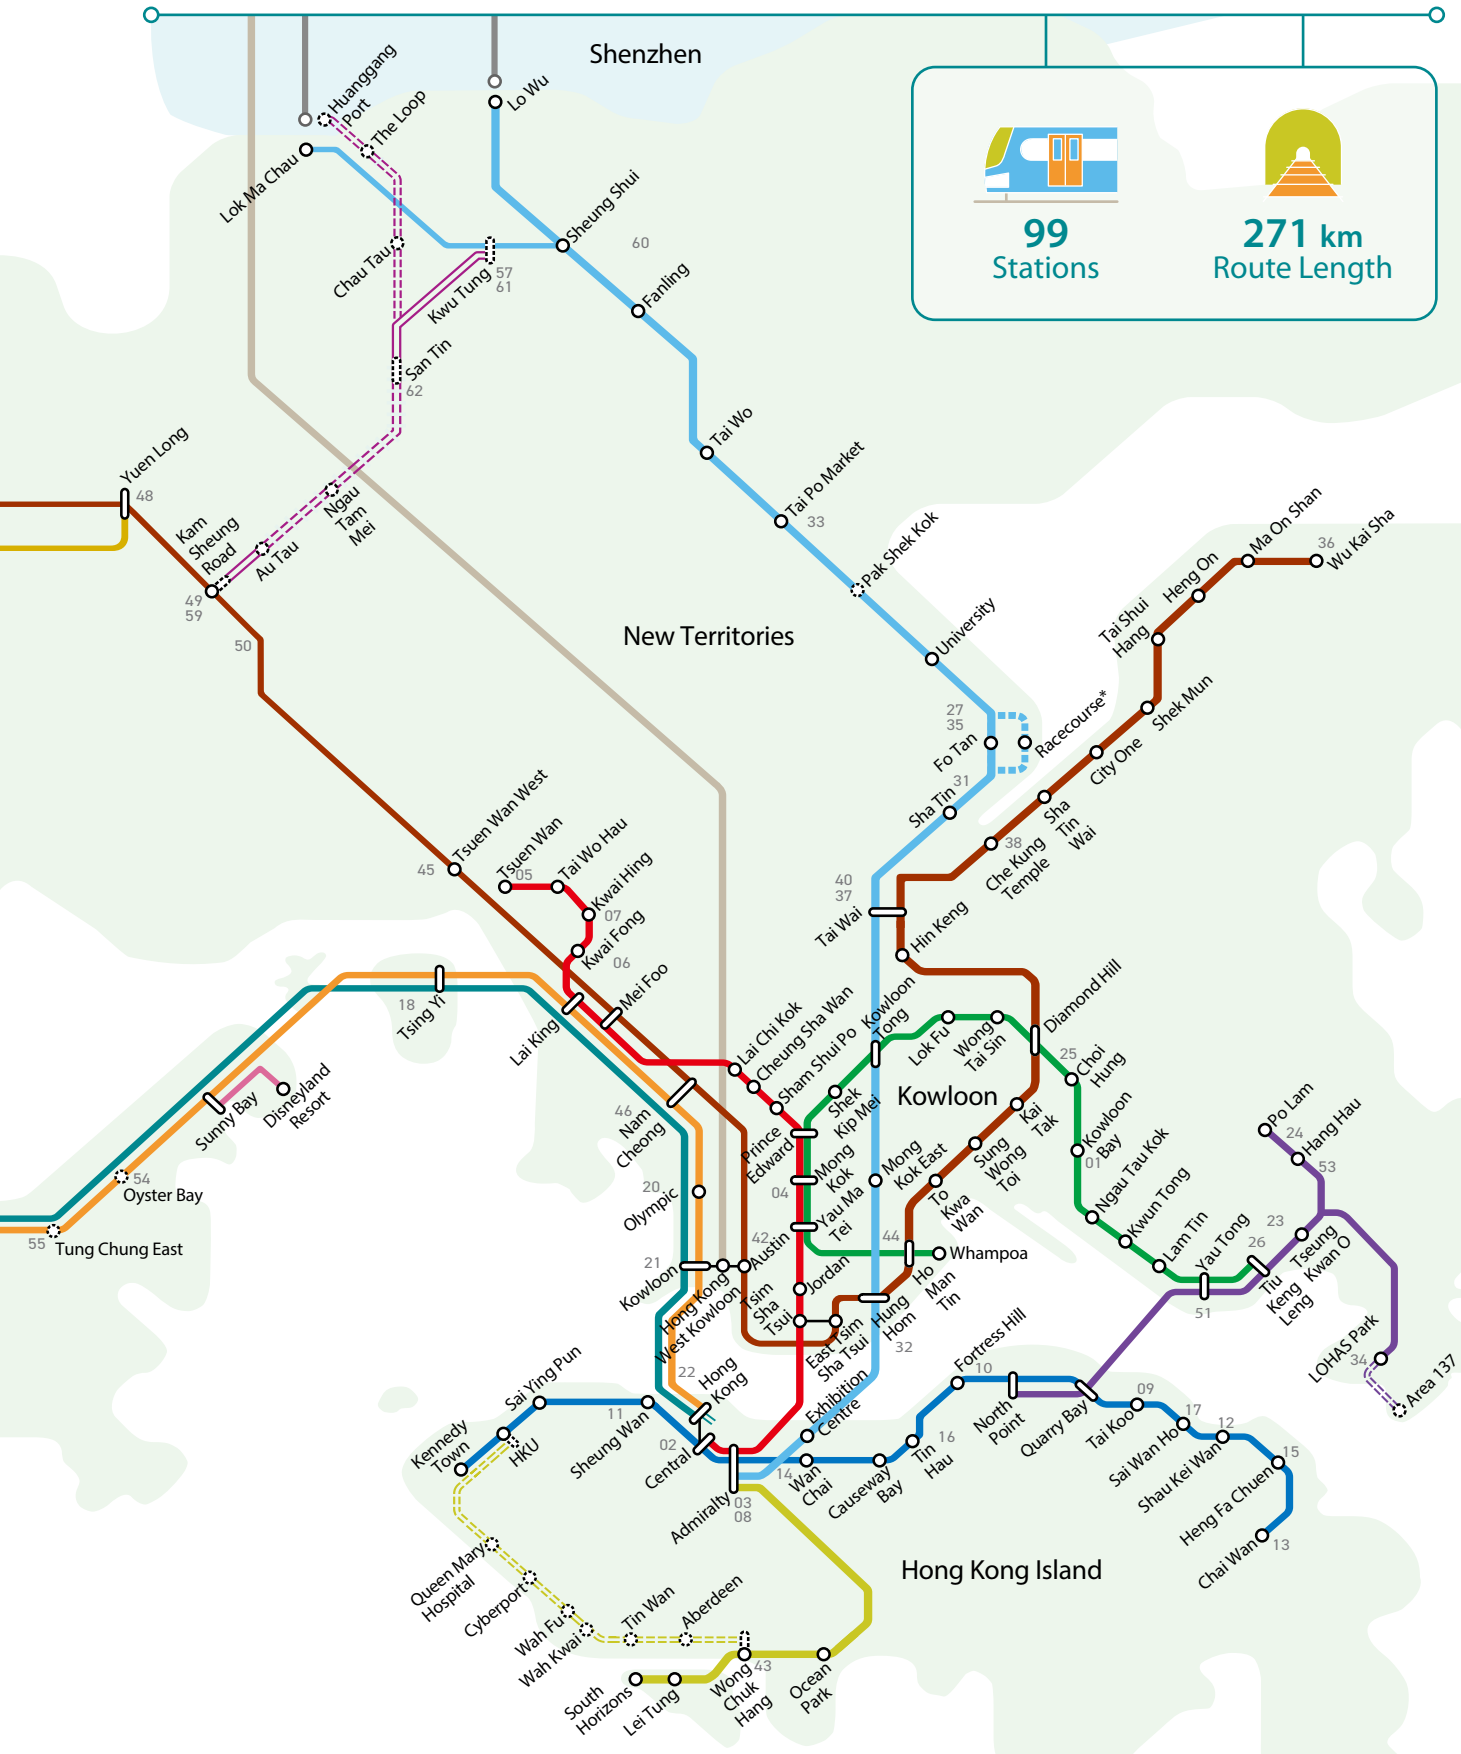

HONG KONG OPERATING NETWORK WITH FUTURE EXTENSIONS

OVERVIEW

BUSINESS REVIEW AND ANALYSIS

CORPORATE GOVERNANCE

FINANCIALS AND OTHER INFORMATION