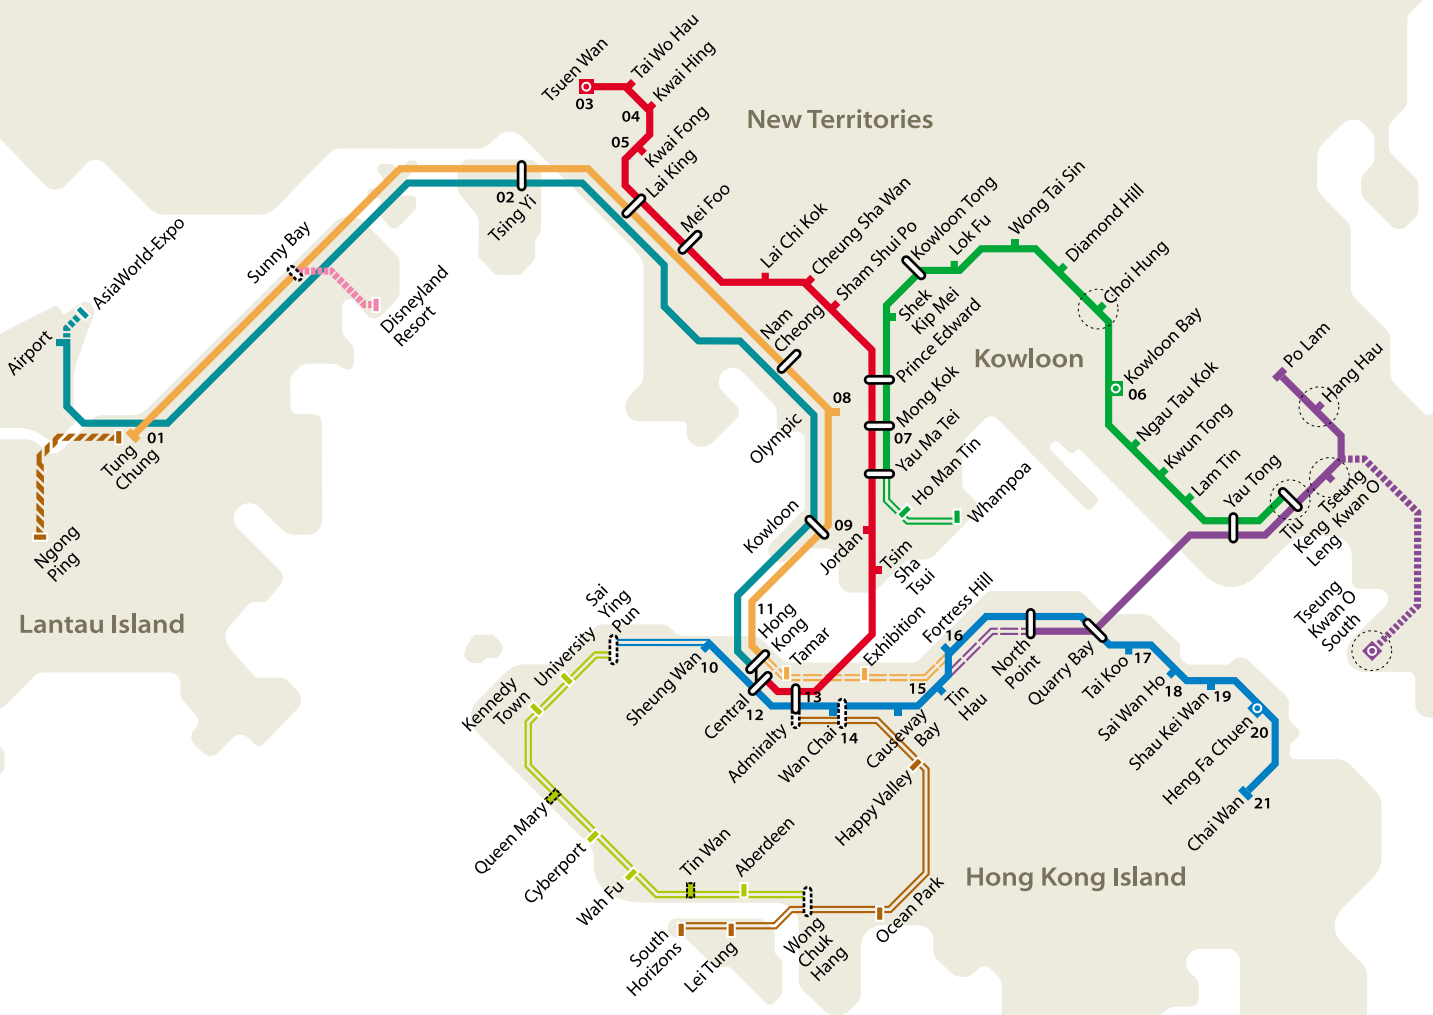

## Legend

-  Station
  -  Station with Depot
  -  Interchange Station
  -  Proposed Station
  -  Proposed Interchange Station
  -  Property Developments along Tseung Kwan O Line and Choi Hung Station
  -  Potential Station
- 
- Existing network**

  -  Airport Express Line
  -  Tung Chung Line
  -  Kwun Tong Line
  -  Tsuen Wan Line
  -  Island Line
  -  Tseung Kwan O Line

**Projects in progress**

  -  Tseung Kwan O South
  -  Disneyland Resort Line
  -  Tung Chung Cable Car
  -  AsiaWorld-Expo

**Extensions under study**

  -  Island Line
  -  West Island Line
  -  South Island Line
  -  Kwun Tong Line
- 
- Future extensions**
-  North Island Link
  -  Tseung Kwan O Line Extension