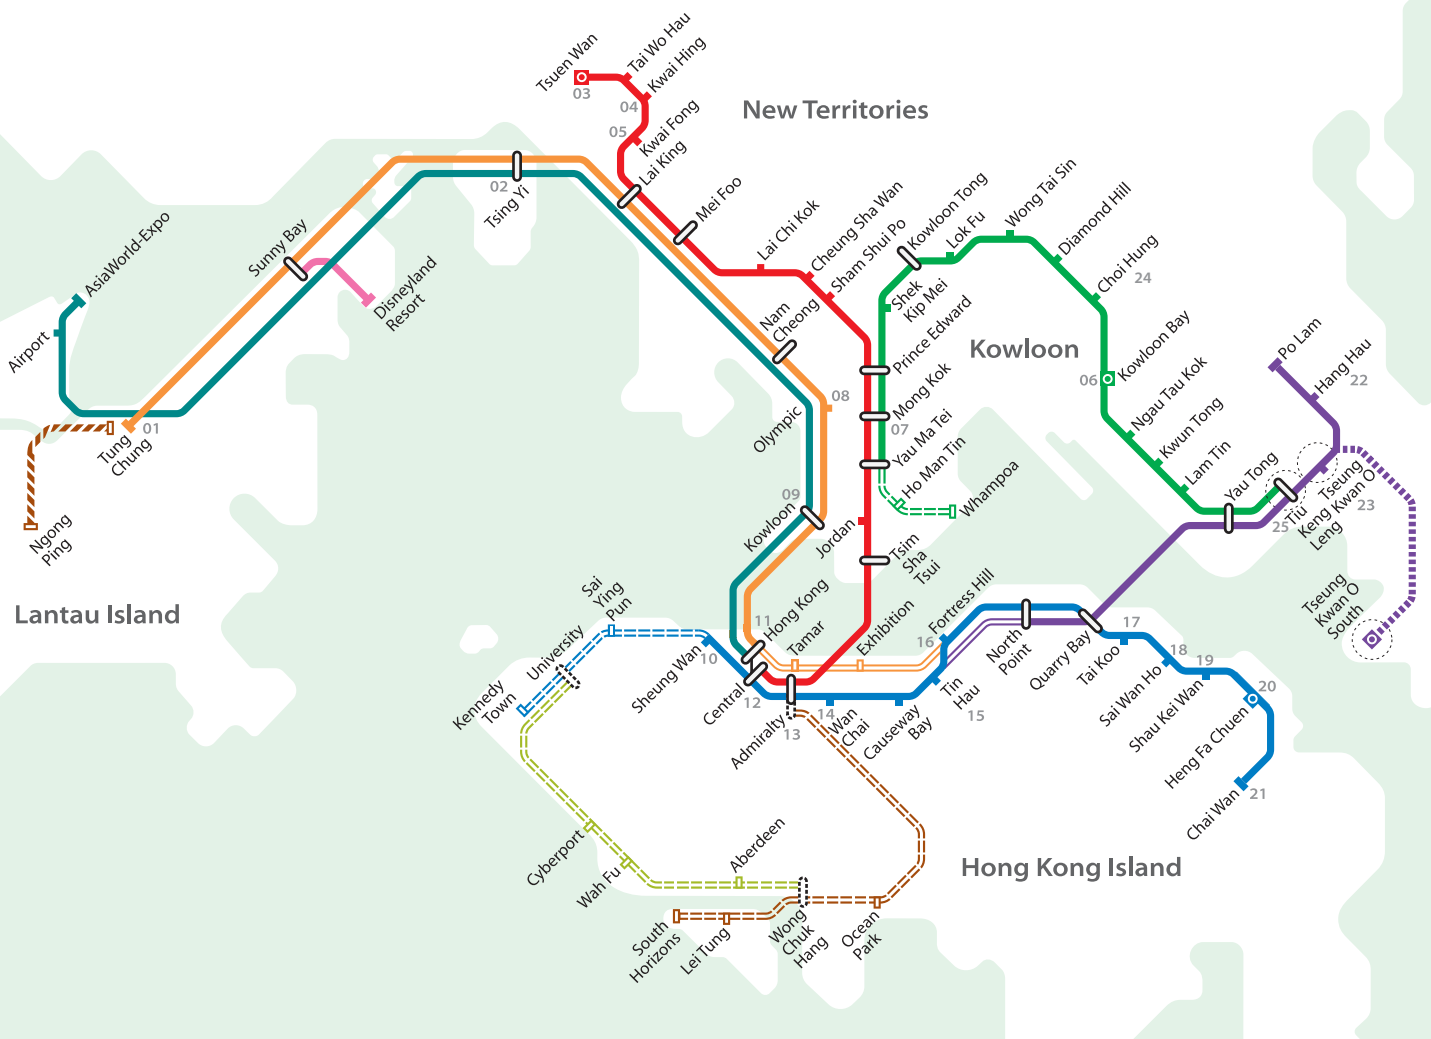

Operating network with future extensions

Legend

-  Station
 -  Station with Depot
 -  Interchange Station
 -  Proposed Station
 -  Proposed Interchange Station
 -  Proposed Property Developments
-
- Existing network**

 -  Airport Express
 -  Disneyland Resort Line
 -  Island Line
 -  Kwun Tong Line
 -  Tseung Kwan O Line
 -  Tsuen Wan Line
 -  Tung Chung Line

Projects in progress

 -  Ngong Ping 360
 -  Tseung Kwan O South

Future extensions

 -  North Island Link
 -  Tseung Kwan O Line Extension

Extensions under study

 -  Kwun Tong Line Extension
 -  South Island Line (West)
 -  South Island Line (East)
 -  West Island Line