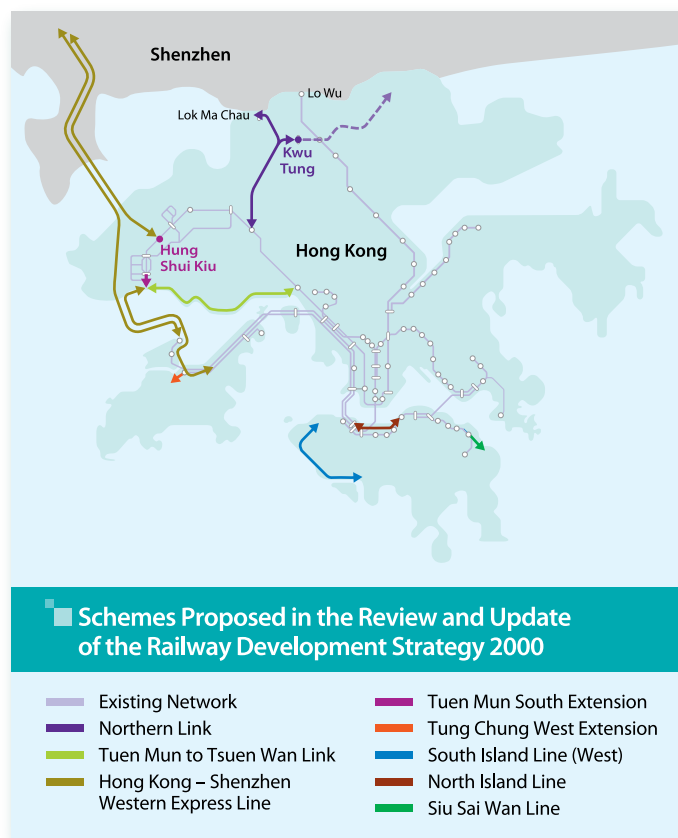

Projects in Progress

-  Guangzhou-Shenzhen-Hong Kong Express Rail Link
-  Kwun Tong Line Extension
-  South Island Line (East)
-  West Island Line
-  Shatin to Central Link

Potential Future Extensions

-  North Island Line
-  Northern Link
-  South Island Line (West)
-  Extension to Central South

Shenzhen

Intercity Through Train Route Map

- Beijing Line
- Shanghai Line
- Guangdong Line