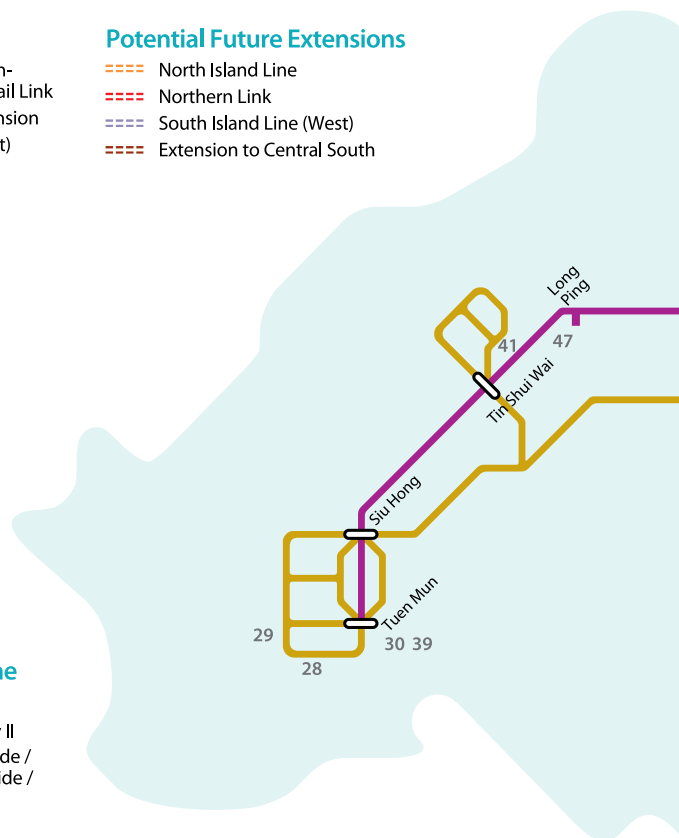

-  Airport Express
-  Disneyland Resort Line
-  East Rail Line
-  Island Line
-  Kwun Tong Line
-  Light Rail
-  Ma On Shan Line
-  Tseung Kwan O Line
-  Tsuen Wan Line
-  Tung Chung Line
-  West Rail Line

Projects in Progress

-  Guangzhou-Shenzhen-Hong Kong Express Rail Link
-  Kwun Tong Line Extension
-  South Island Line (East)
-  West Island Line
-  Shatin to Central Link

Potential Future Extensions

-  North Island Line
-  Northern Link
-  South Island Line (West)
-  Extension to Central South

Property Developments Under Construction / Planning

- 34 LOHAS Park Packages 3-10
- 40 Tai Wai Station
- 41 Tin Wing Stop (Light Rail)
- 42 The Austin / Grand Austin
- 43 Wong Chuk Hang Station
- 44 Ho Man Tin Station

Shenzhen

Intercity Through Train Route Map

- Beijing Line
- Shanghai Line
- Guangdong Line