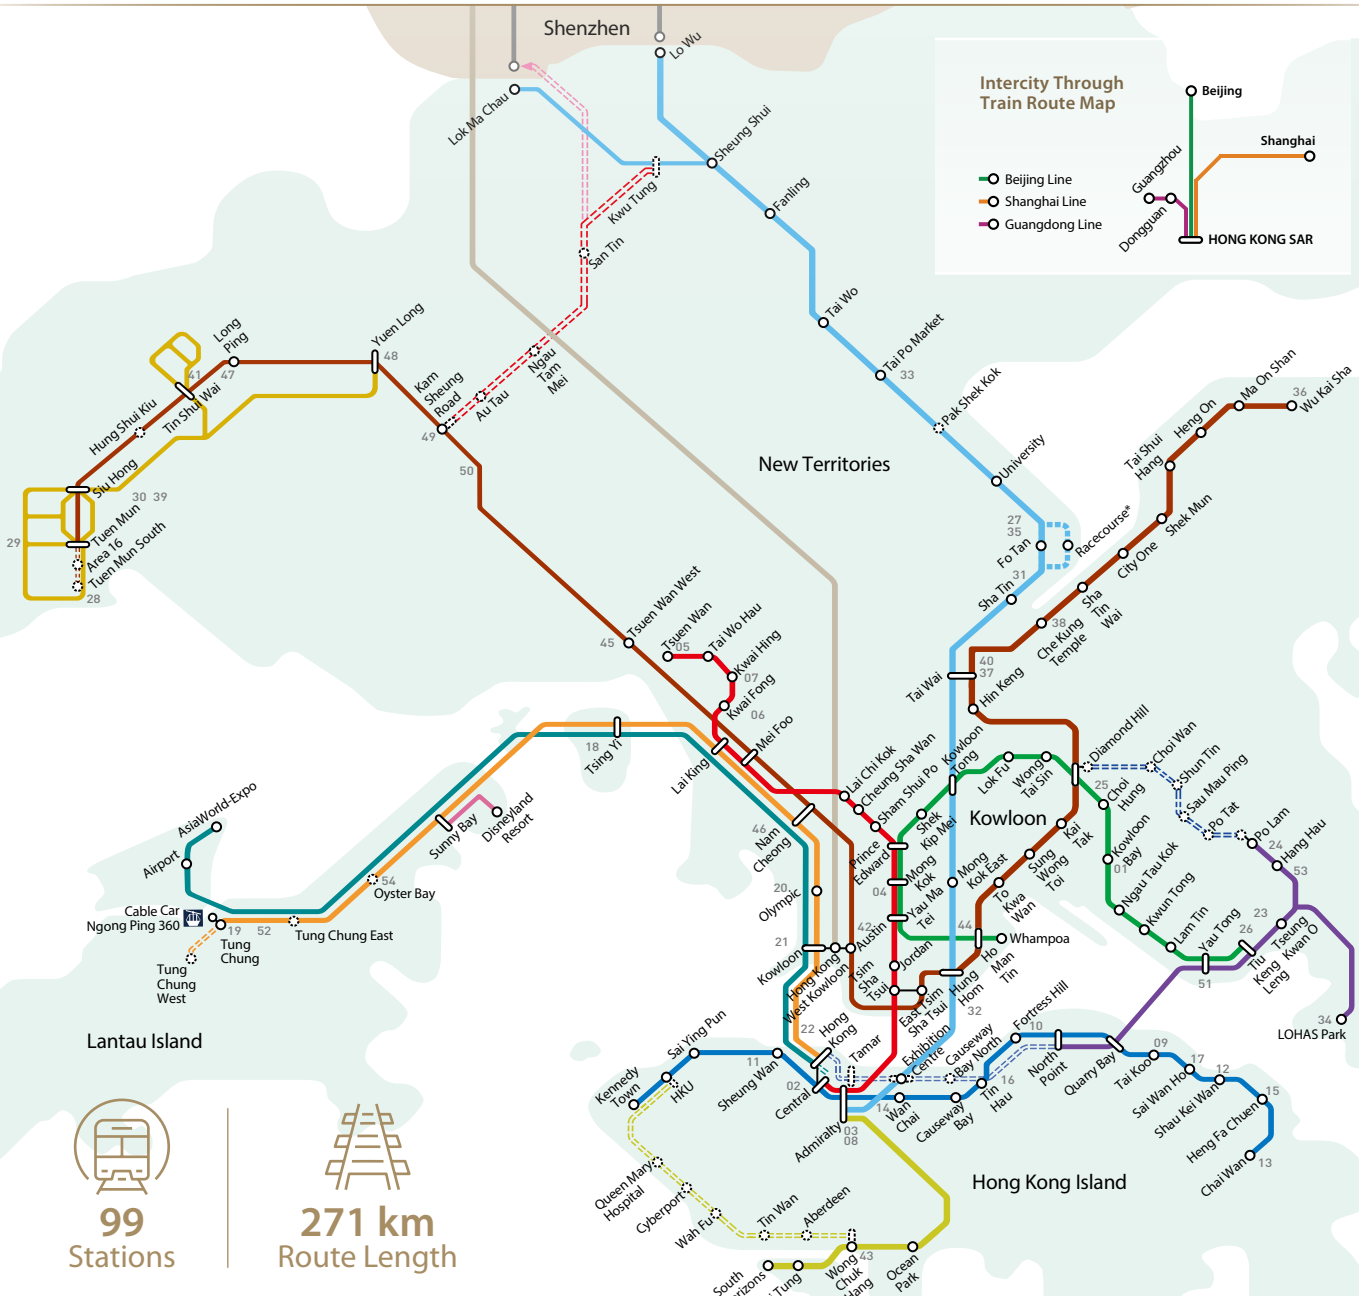

OUR NETWORK

HONG KONG OPERATING NETWORK WITH FUTURE EXTENSIONS

99
Stations

271 km
Route Length

LEGEND

- Station
- Interchange Station
- Proposed Station
- Proposed Interchange Station
- Shenzhen Metro Network
- * Racing days only

EXISTING NETWORK

- Airport Express
- Island Line
- Tuen Ma Line
- Tsuen Wan Line
- Disneyland Resort Line
- Kwun Tong Line
- South Island Line
- Tung Chung Line
- East Rail Line
- Light Rail
- Tseung Kwan O Line
- High Speed Rail

POTENTIAL FUTURE EXTENSIONS

- Tung Chung Line Extension
- Tuen Mun South Extension
- Northern Link and Kwu Tung Station
- Airport Railway Extended Overrun Tunnel
- East Kowloon Line
- South Island Line (West)
- North Island Line
- Northern Link Spur Line
- Hung Shui Kiu Station
- Pak Shek Kok Station
- Oyster Bay Station

- 33 Trackside Villas
- 34 The Capitol / Le Prestige / Hemera / Wings at Sea / MALIBU / LP6 / MONTARA / SEA TO SKY / MARINI / GRAND MONTARA / GRAND MARINI / OCEAN MARINI / The LOHAS
- 35 The Palazzo
- 36 Lake Silver
- 37 Festival City
- 38 The Riverpark
- 39 Century Gateway
- 42 The Austin / Grand Austin
- 45 Ocean Pride / Ocean Supreme / PARC CITY / THE PAVILIA BAY / City Point
- 46 Cullinan West
- 47 The Spectra / Sol City