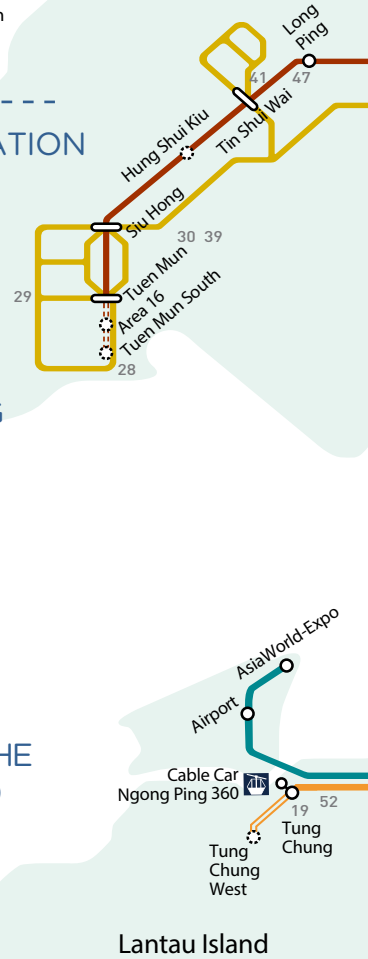

1. 42 The Austin / Grand Austin
2. 43 SOUTHLAND / La Marina
3. 45 Ocean Pride / Ocean Supreme / PARC CITY / THE PAVILIA BAY / City Point
4. 46 Cullinan West
5. 47 The Spectra / Sol City
6. 48 The YOHO Hub

PROPERTY DEVELOPMENTS UNDER CONSTRUCTION / PLANNING

1. 34 LOHAS Park Packages
2. 40 Tai Wai Station Packages
3. 41 Tin Wing Stop
4. 43 THE SOUTHSIDE Packages
5. 44 Ho Man Tin Station Packages
6. 51 Yau Tong Ventilation Building
7. 52 Tung Chung Traction Substation
8. 53 Pak Shing Kok Ventilation Building
9. 54 Oyster Bay Packages
10. 55 Tung Chung East Station Packages

WEST RAIL LINE PROPERTY DEVELOPMENTS (AS AGENT FOR THE RELEVANT SUBSIDIARIES OF KCRC)

1. 39 Century Gateway
2. 45 Ocean Pride / Ocean Supreme / PARC CITY / THE PAVILIA BAY / City Point
3. 46 Cullinan West
4. 47 The Spectra / Sol City
5. 48 Yuen Long Station
6. 49 Kam Sheung Road Station Packages
7. 50 Pat Heung Maintenance Centre

MAINLAND CHINA AND INTERNATIONAL BUSINESSES