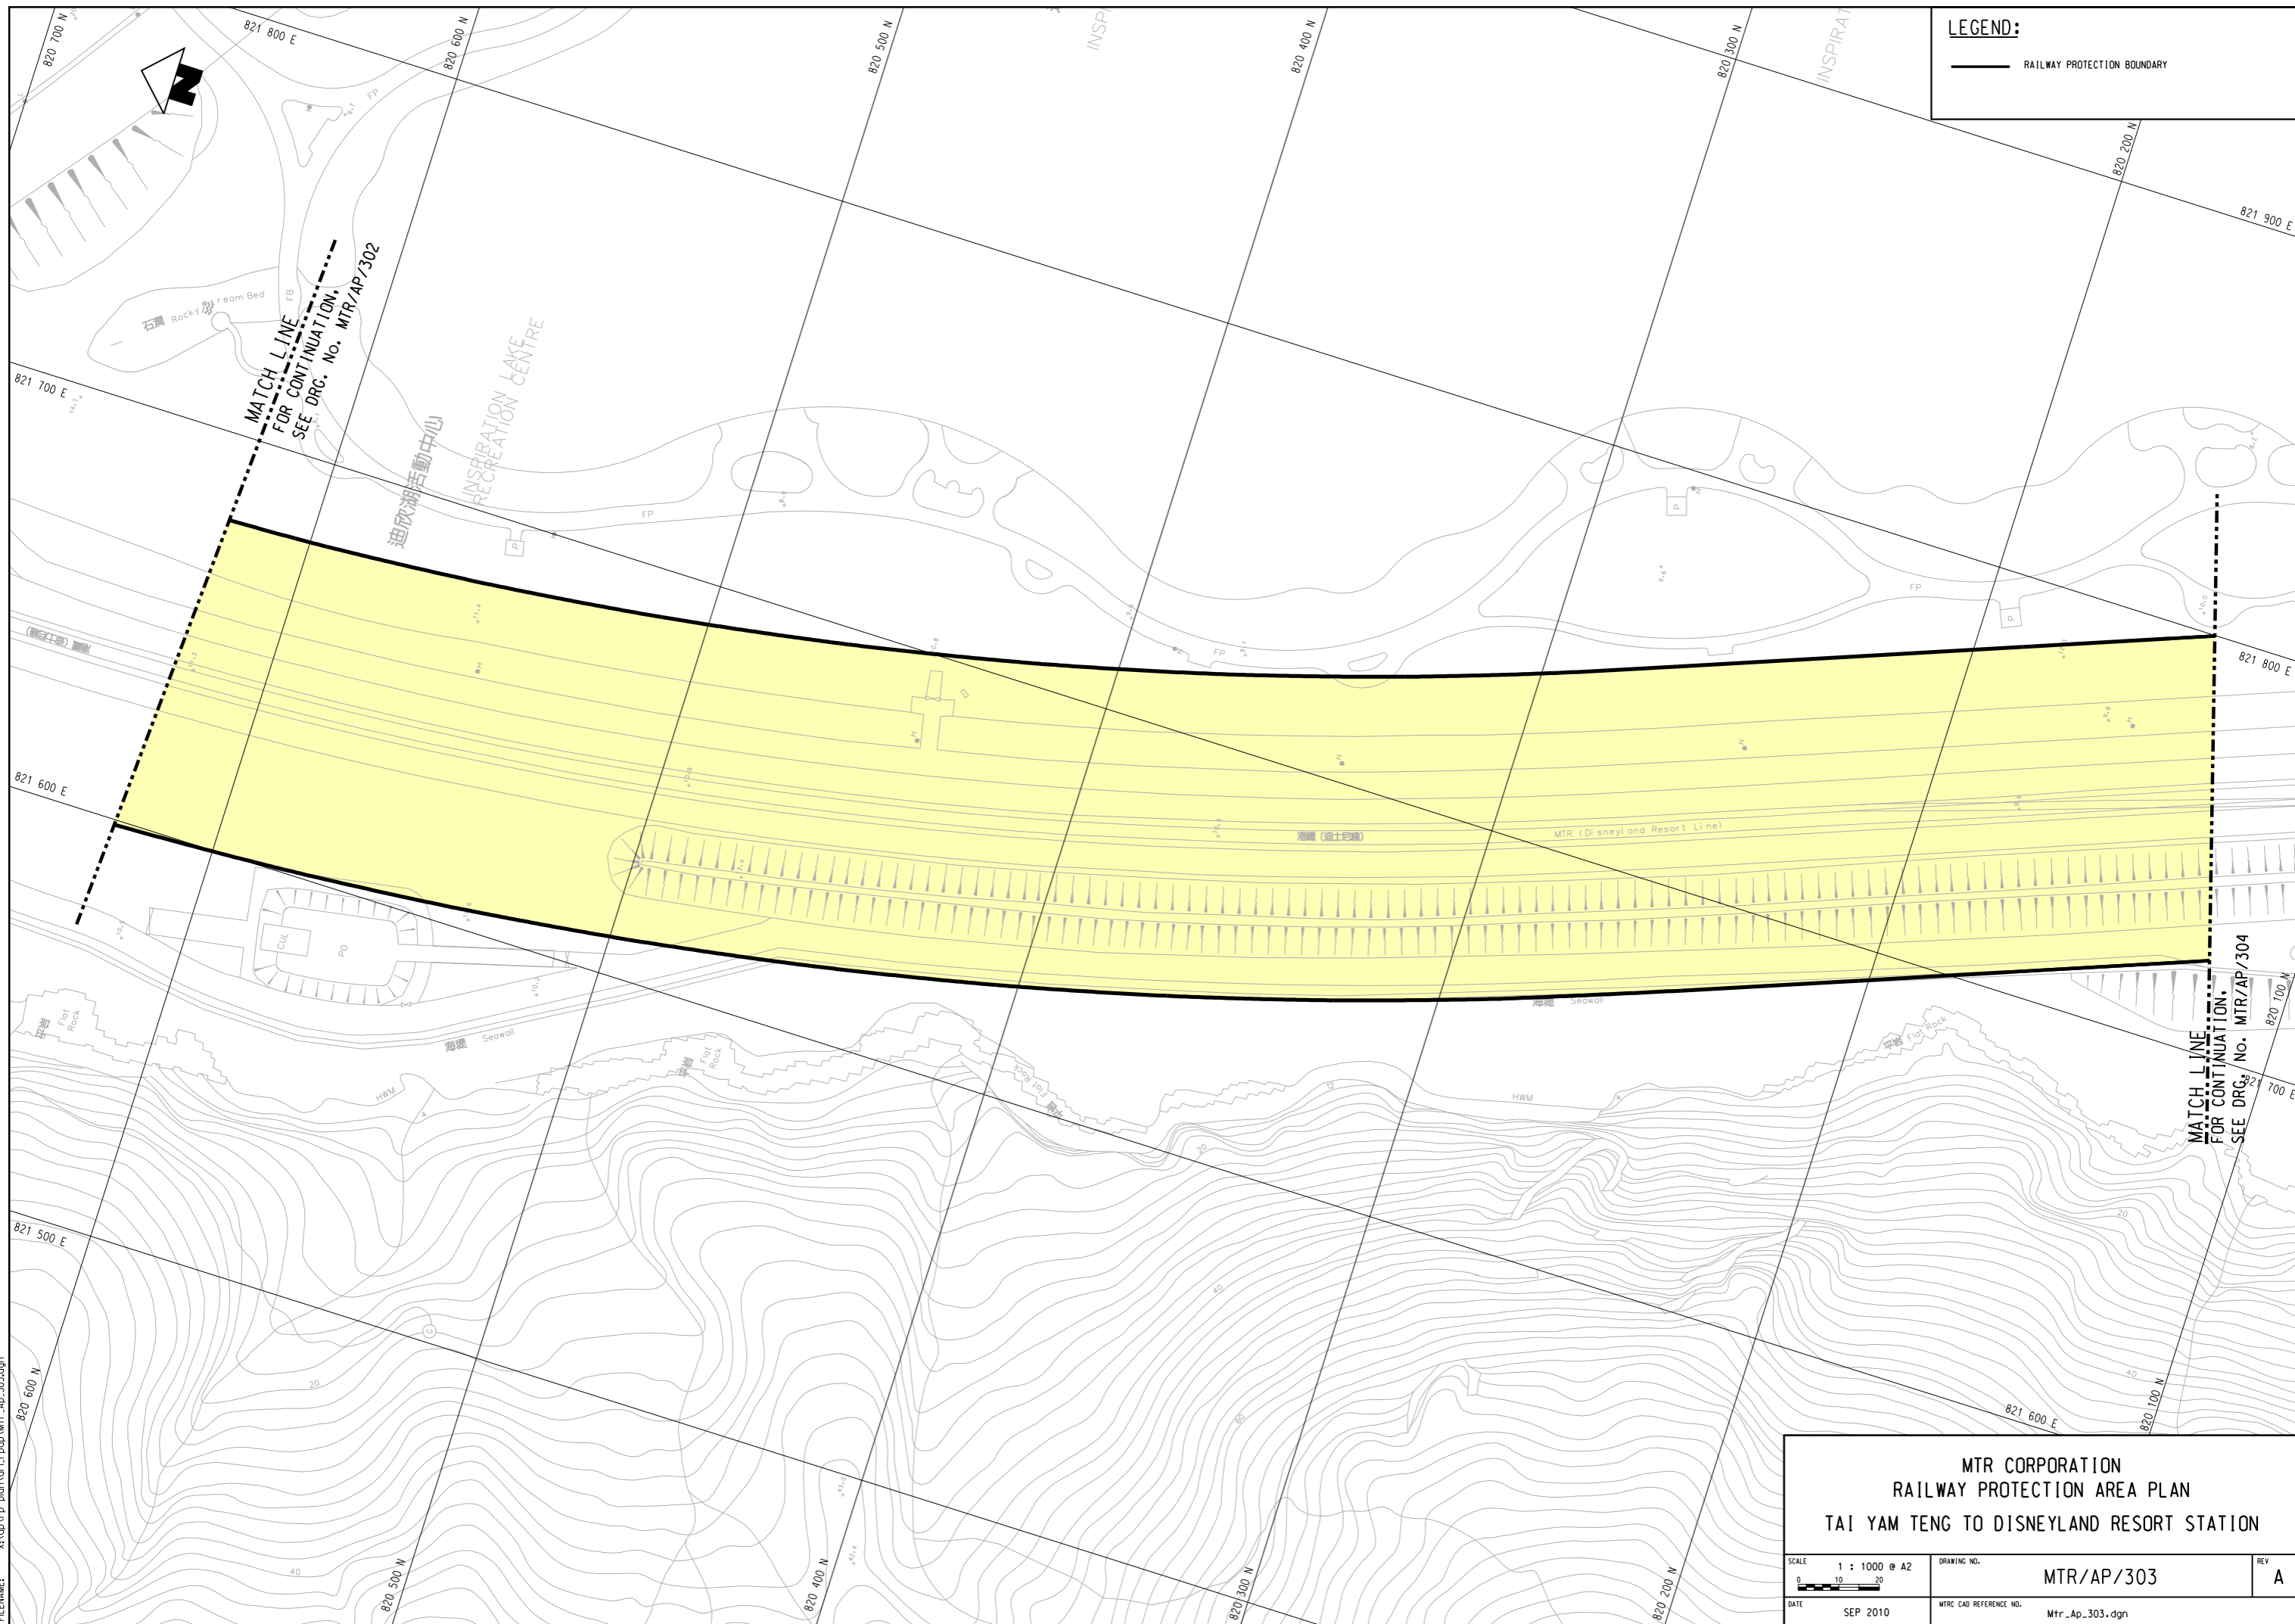

PLOT DRW: X:\CAD00_Library\MicroStation\workspace\plot\p\Color_300dpi_080923.dwg
 MODELNAME: DeFault PRINTED BY: Wilsonwc 27/09/2010 10:22:25 AM
 FILENAME: x:\db\p\plan\p\p\Mtr_Ap_303.dgn

LEGEND:
 — RAILWAY PROTECTION BOUNDARY

MTR CORPORATION RAILWAY PROTECTION AREA PLAN TAI YAM TENG TO DISNEYLAND RESORT STATION		
SCALE 1 : 1000 @ A2 	DRAWING NO. MTR/AP/303	REV A
DATE SEP 2010	MTR CAD REFERENCE NO. Mtr_Ap_303.dgn	