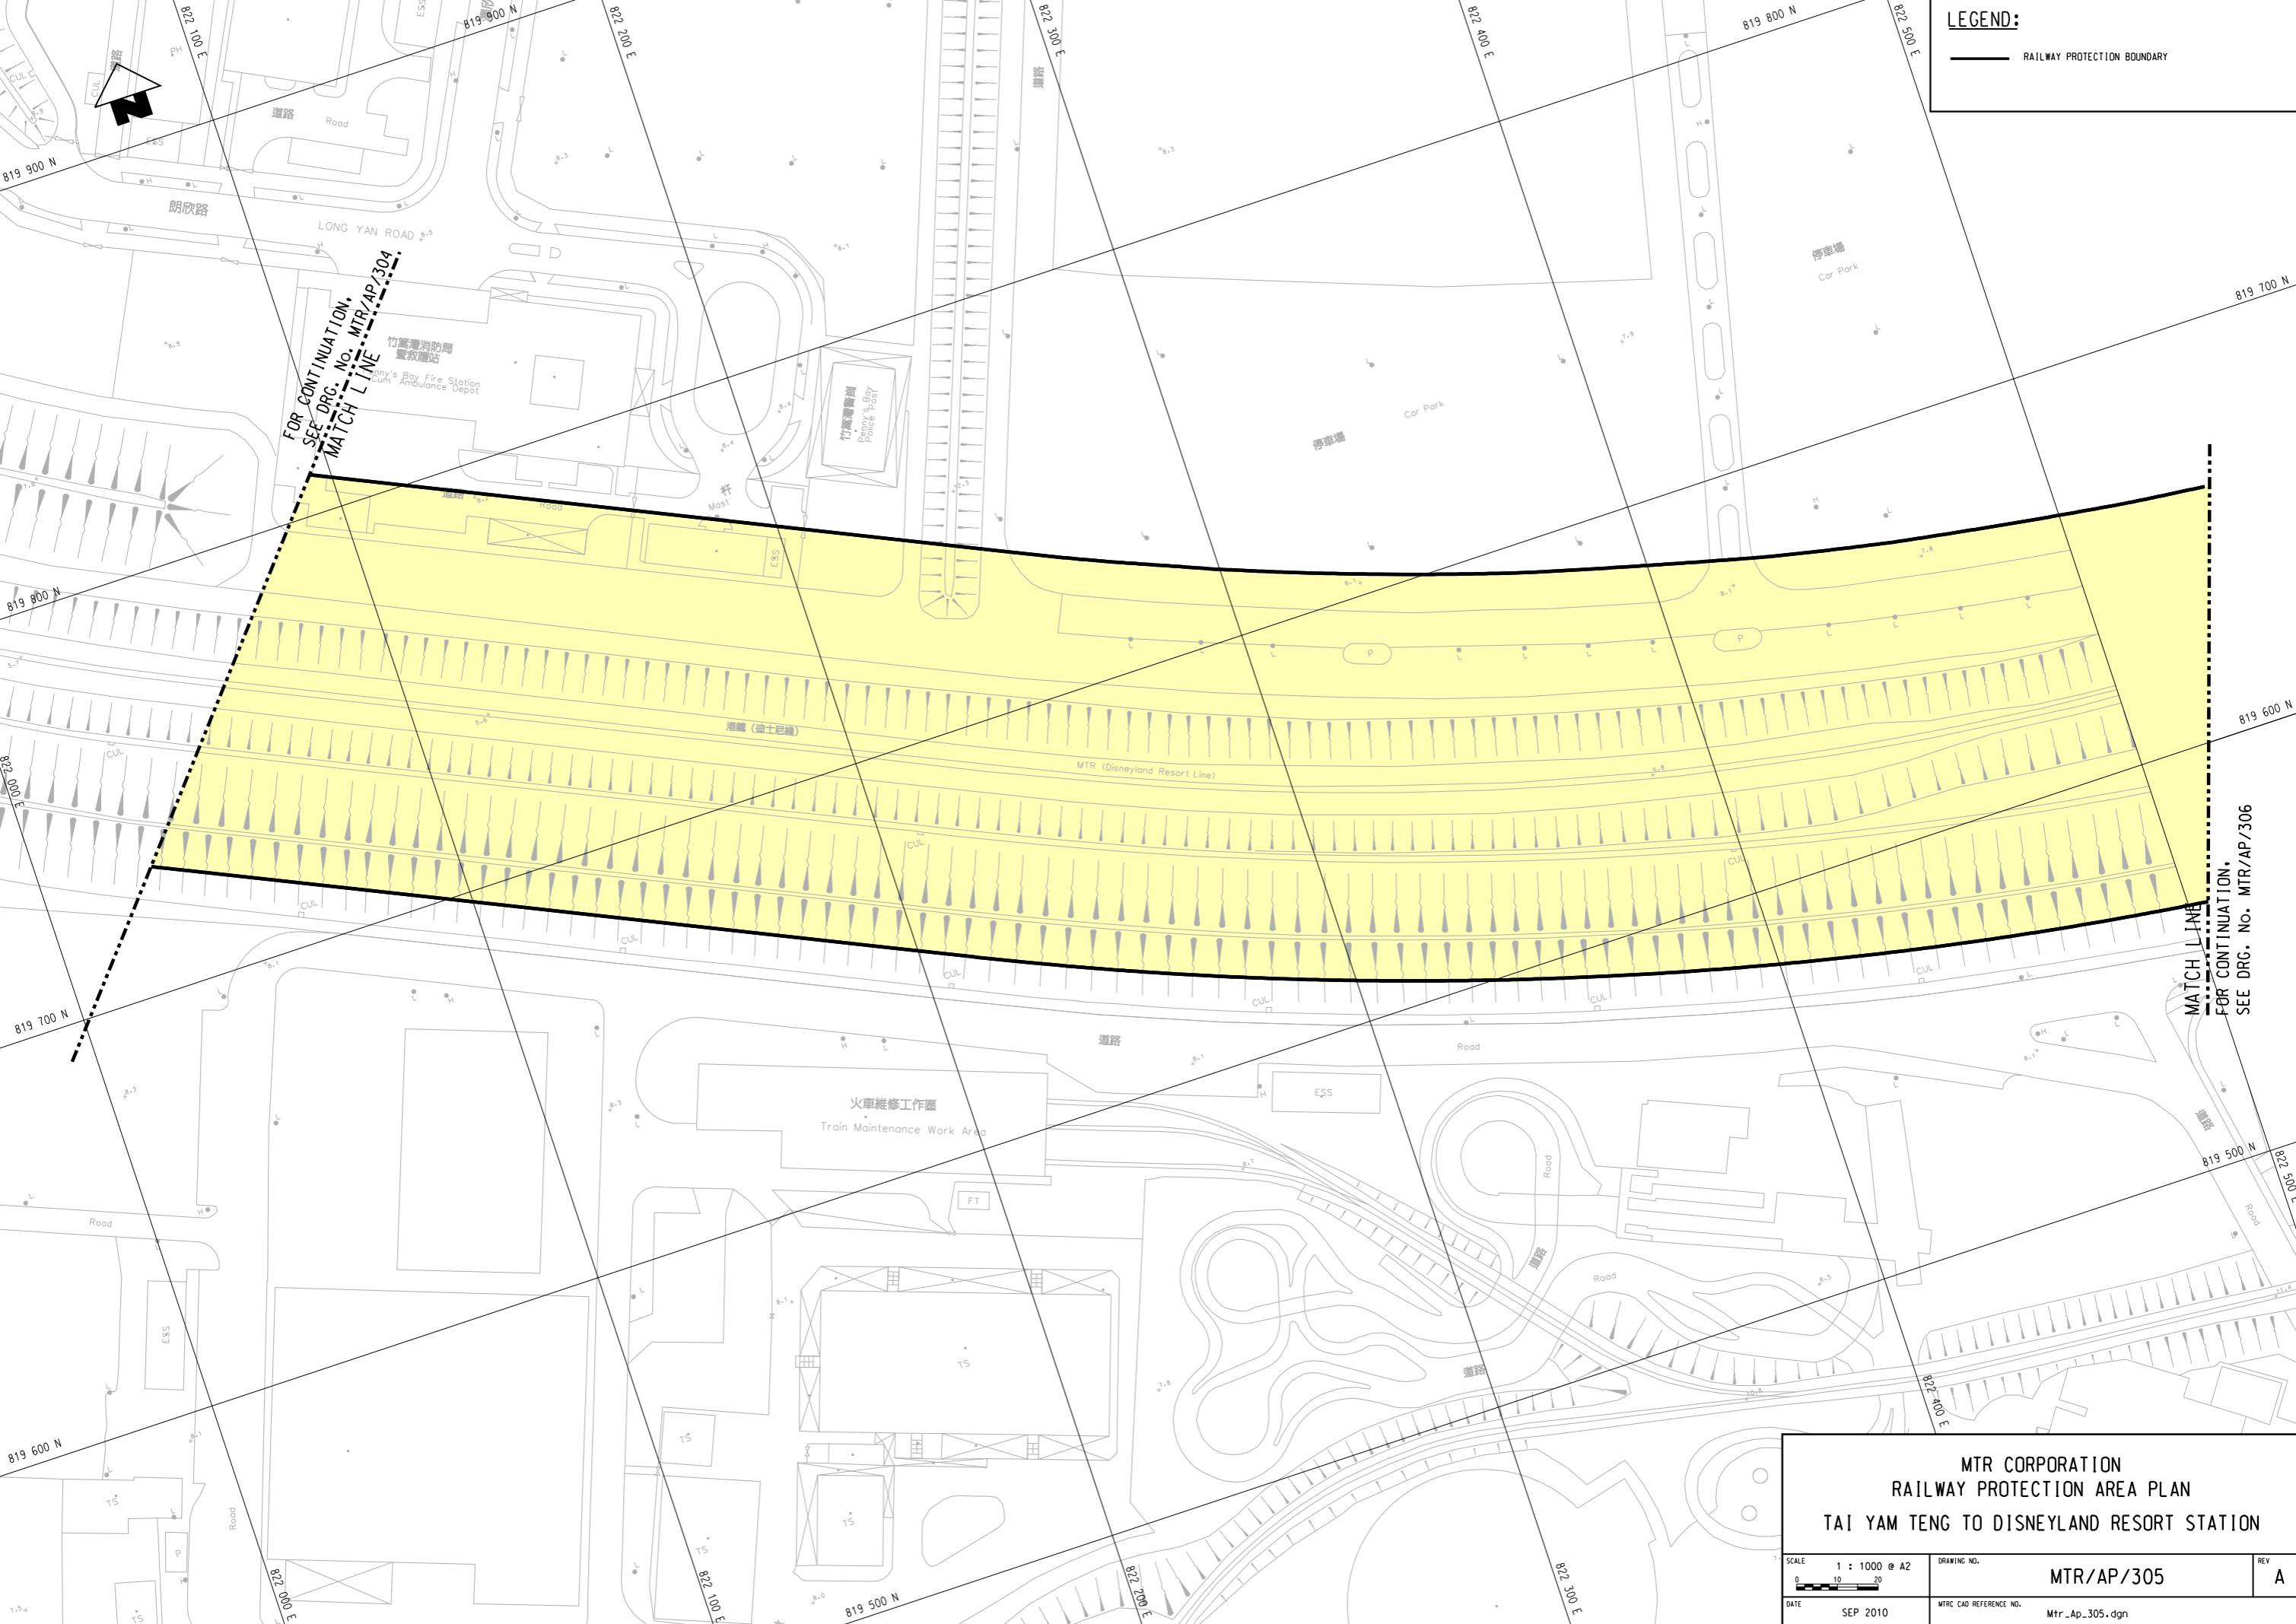

LEGEND:
 — RAILWAY PROTECTION BOUNDARY

PLOT DRG: X:\CADD_Library\MicroStation\workspace\plot\Color_300dpi_080923.plt
 MODELNAME: Default PRINTED BY: Wilsonwc 27/09/2010 10:23:34 AM
 FILENAME: x:\db\vp\plan\dr\p\p\Mtr_Ap_305.dgn

MTR CORPORATION RAILWAY PROTECTION AREA PLAN TAI YAM TENG TO DISNEYLAND RESORT STATION		
SCALE 1 : 1000 @ A2 0 10 20	DRAWING NO. MTR/AP/305	REV A
DATE SEP 2010	MTR CAD REFERENCE NO. Mtr_Ap_305.dgn	