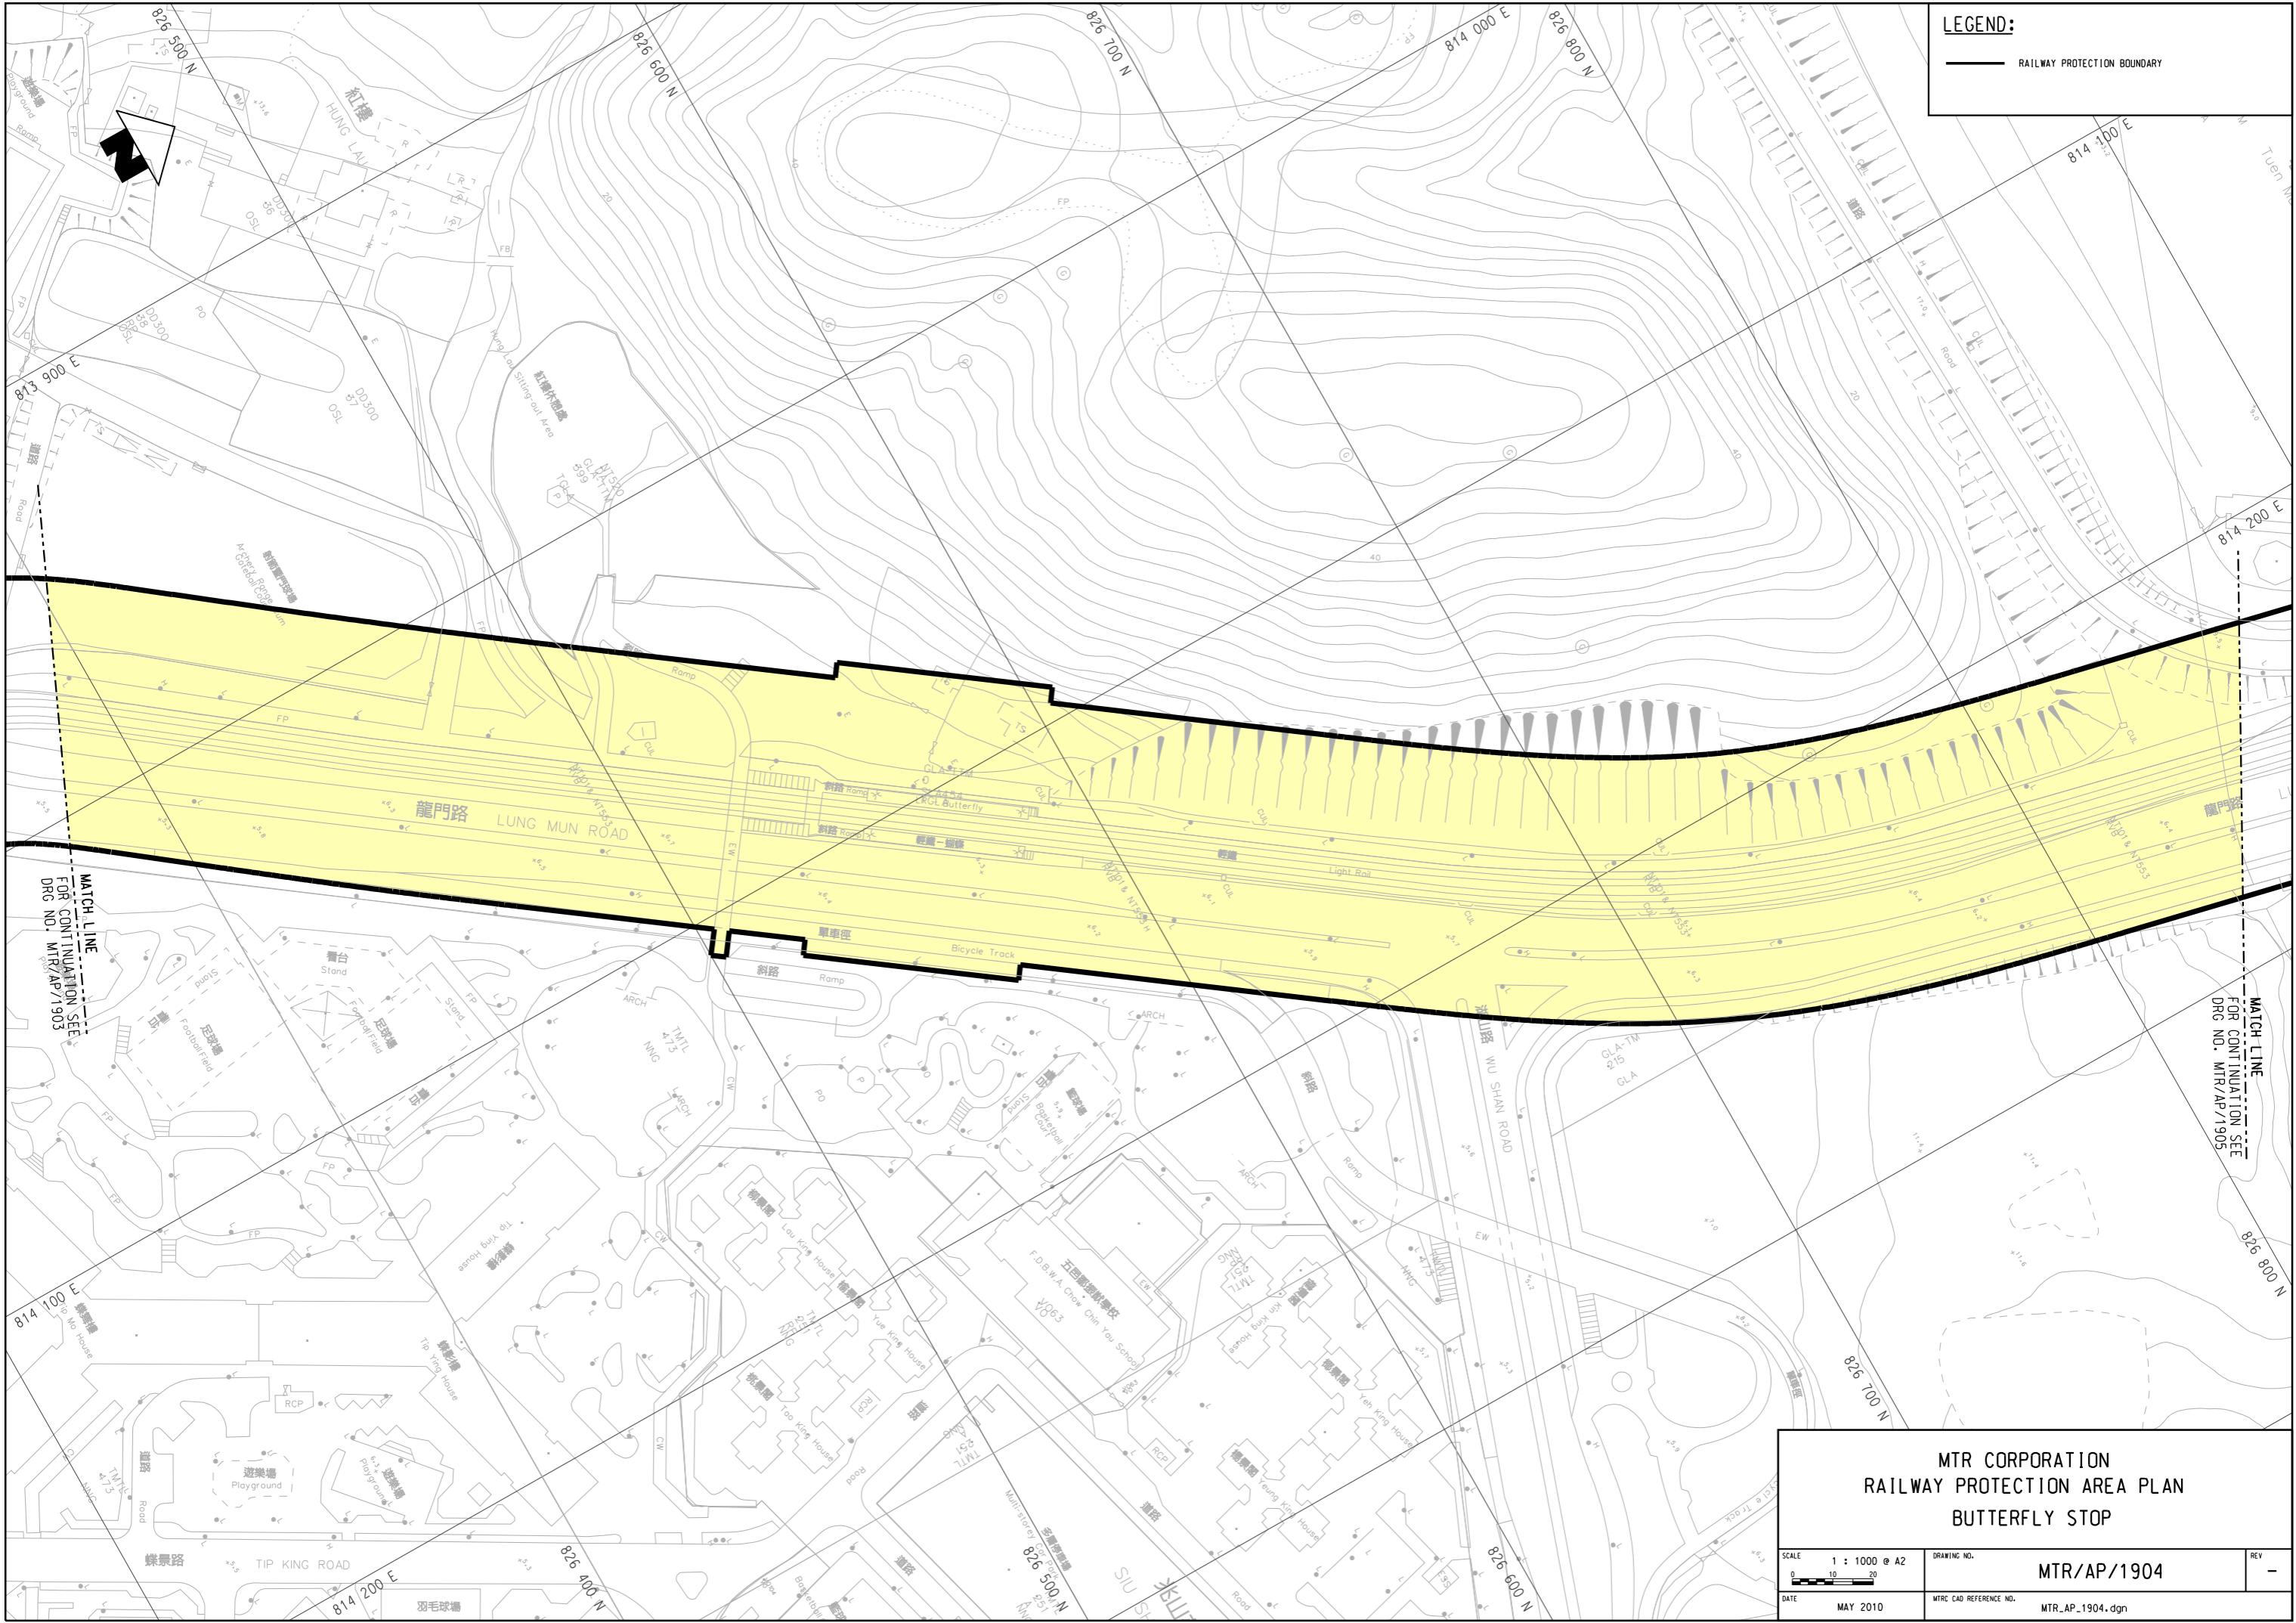

LEGEND:
— RAILWAY PROTECTION BOUNDARY

MATCH LINE
FOR CONTINUATION SEE
DRG NO. MTR/AP/1903

MATCH LINE
FOR CONTINUATION SEE
DRG NO. MTR/AP/1903

MTR CORPORATION RAILWAY PROTECTION AREA PLAN BUTTERFLY STOP		
SCALE 1 : 1000 @ A2 0 10 20	DRAWING NO. MTR/AP/1904	REV -
DATE MAY 2010	MTR CAD REFERENCE NO. MTR_AP_1904.dgn