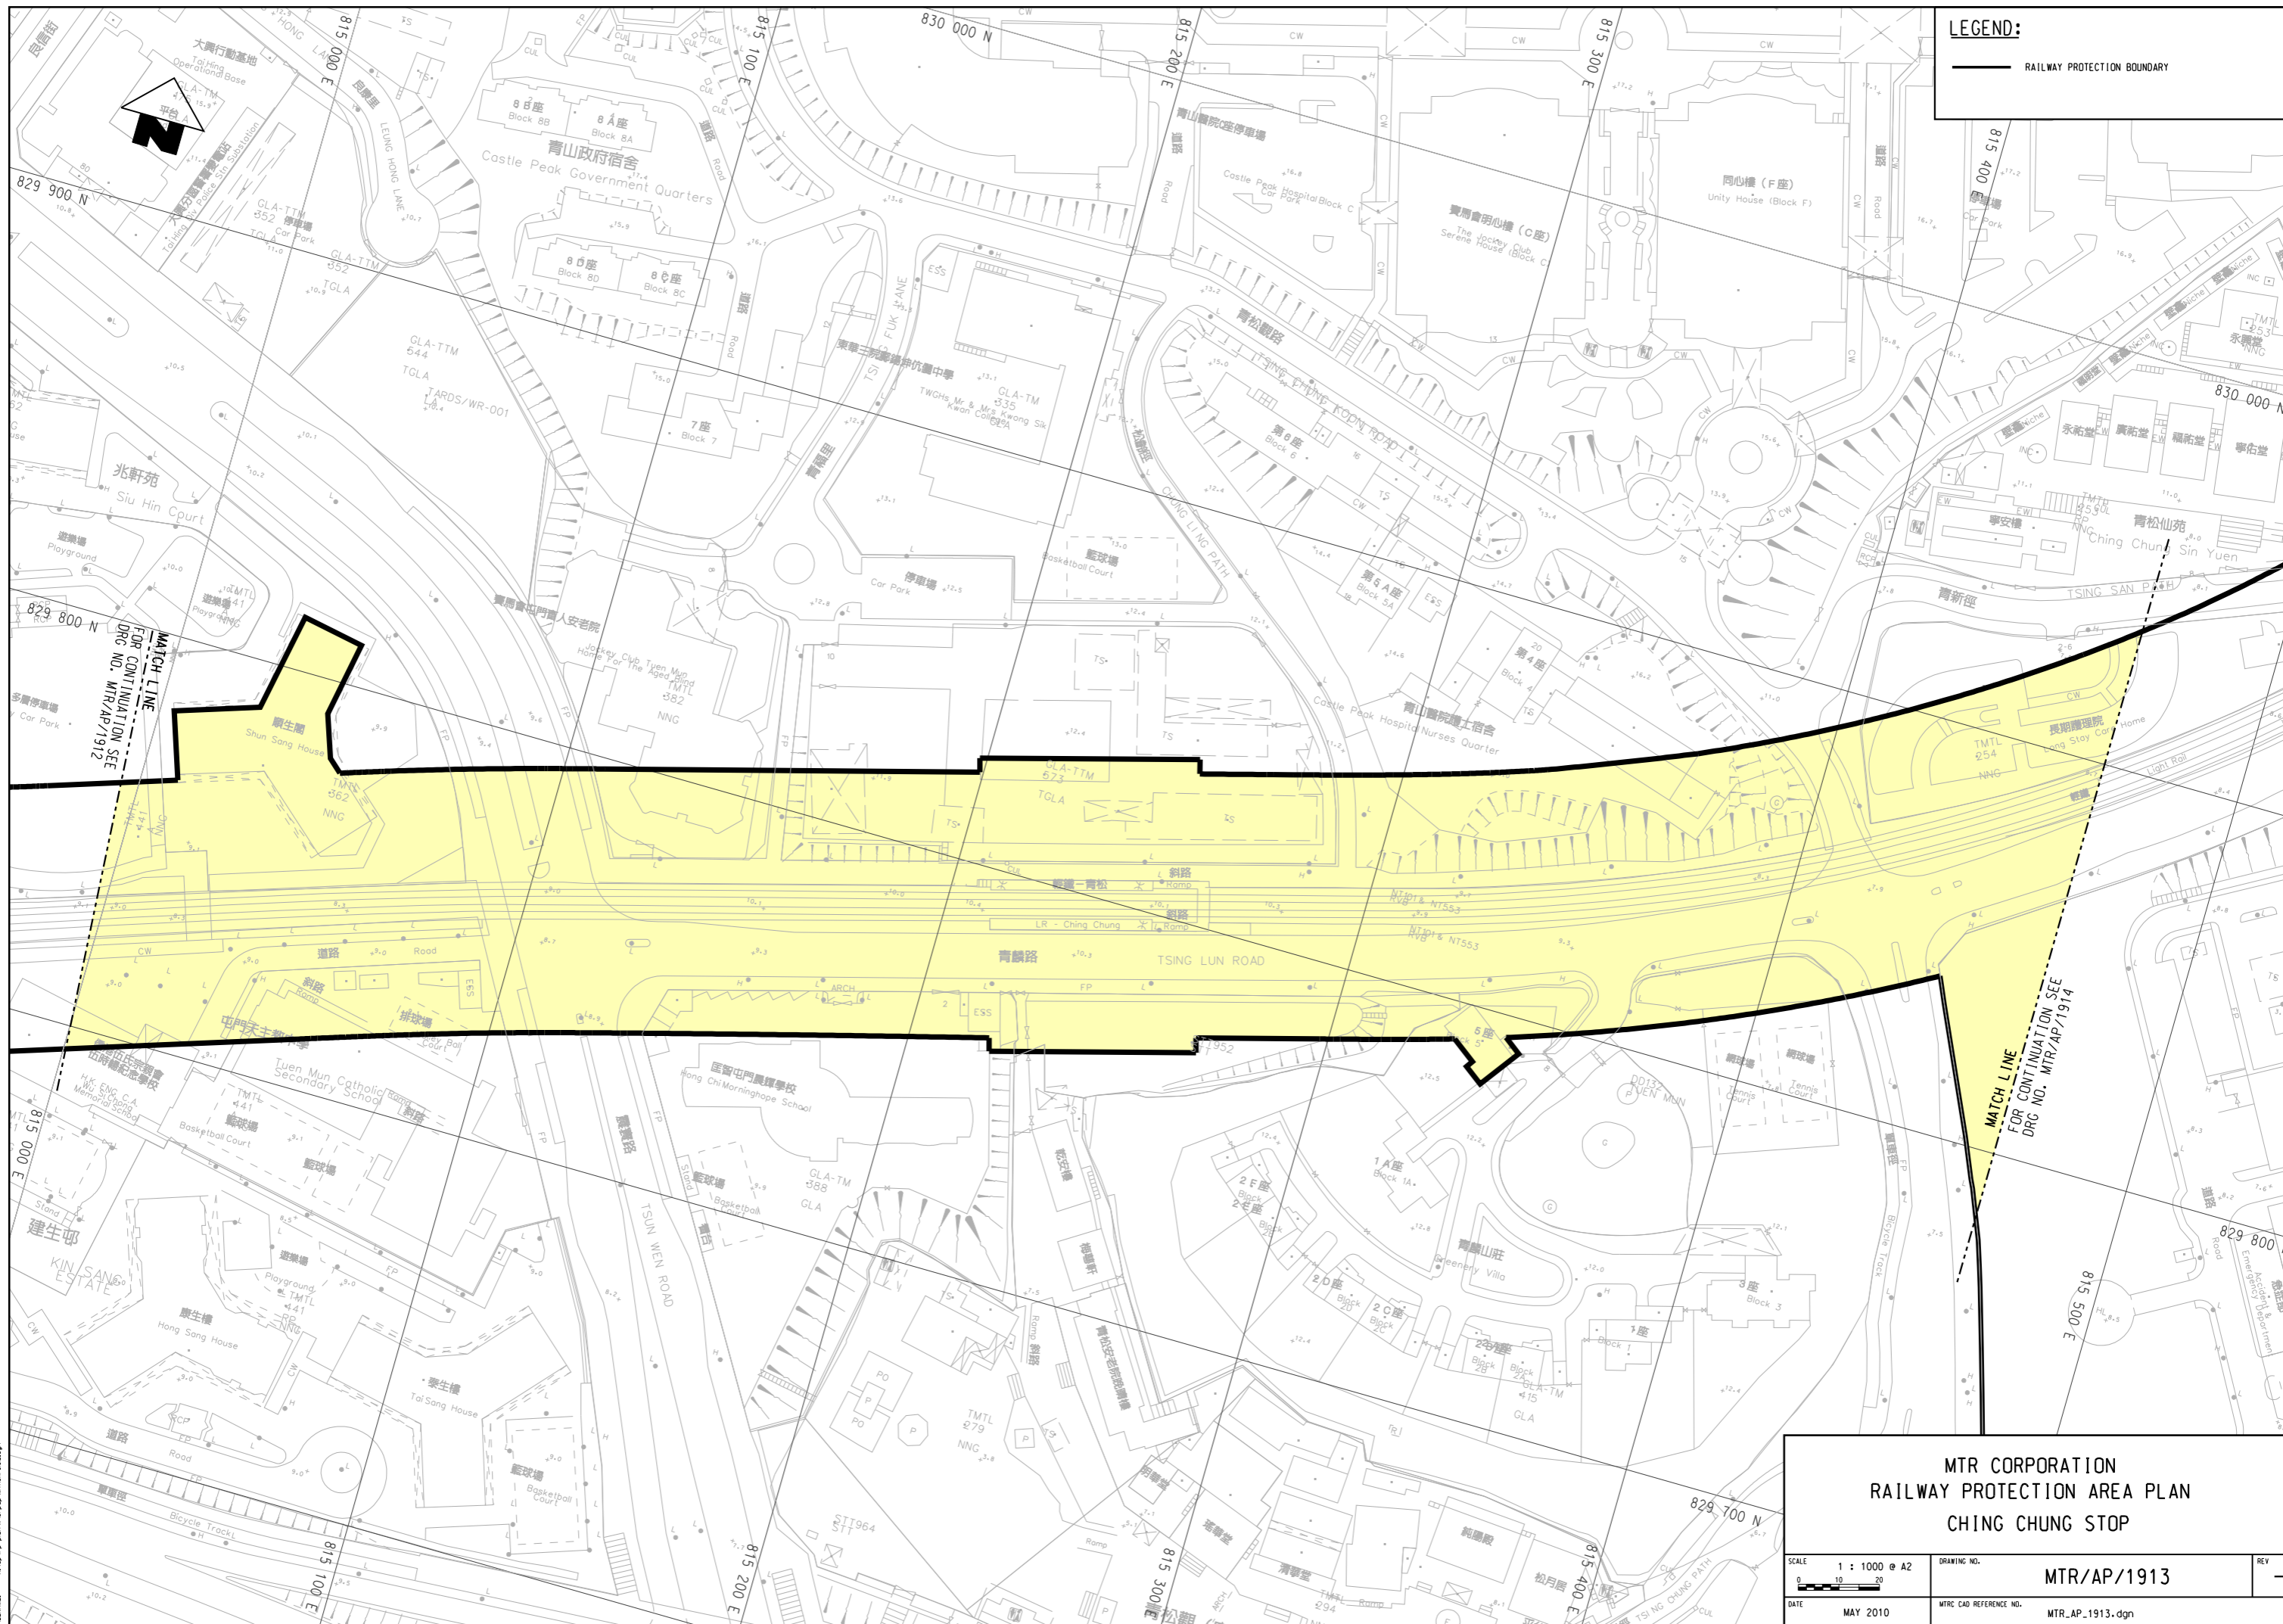

LEGEND:
RAILWAY PROTECTION BOUNDARY

**MTR CORPORATION
RAILWAY PROTECTION AREA PLAN
CHING CHUNG STOP**

SCALE 1 : 1000 @ A2	DRAWING NO. MTR/AP/1913	REV -
DATE MAY 2010	MTR CAD REFERENCE NO. MTR_AP_1913.dgn