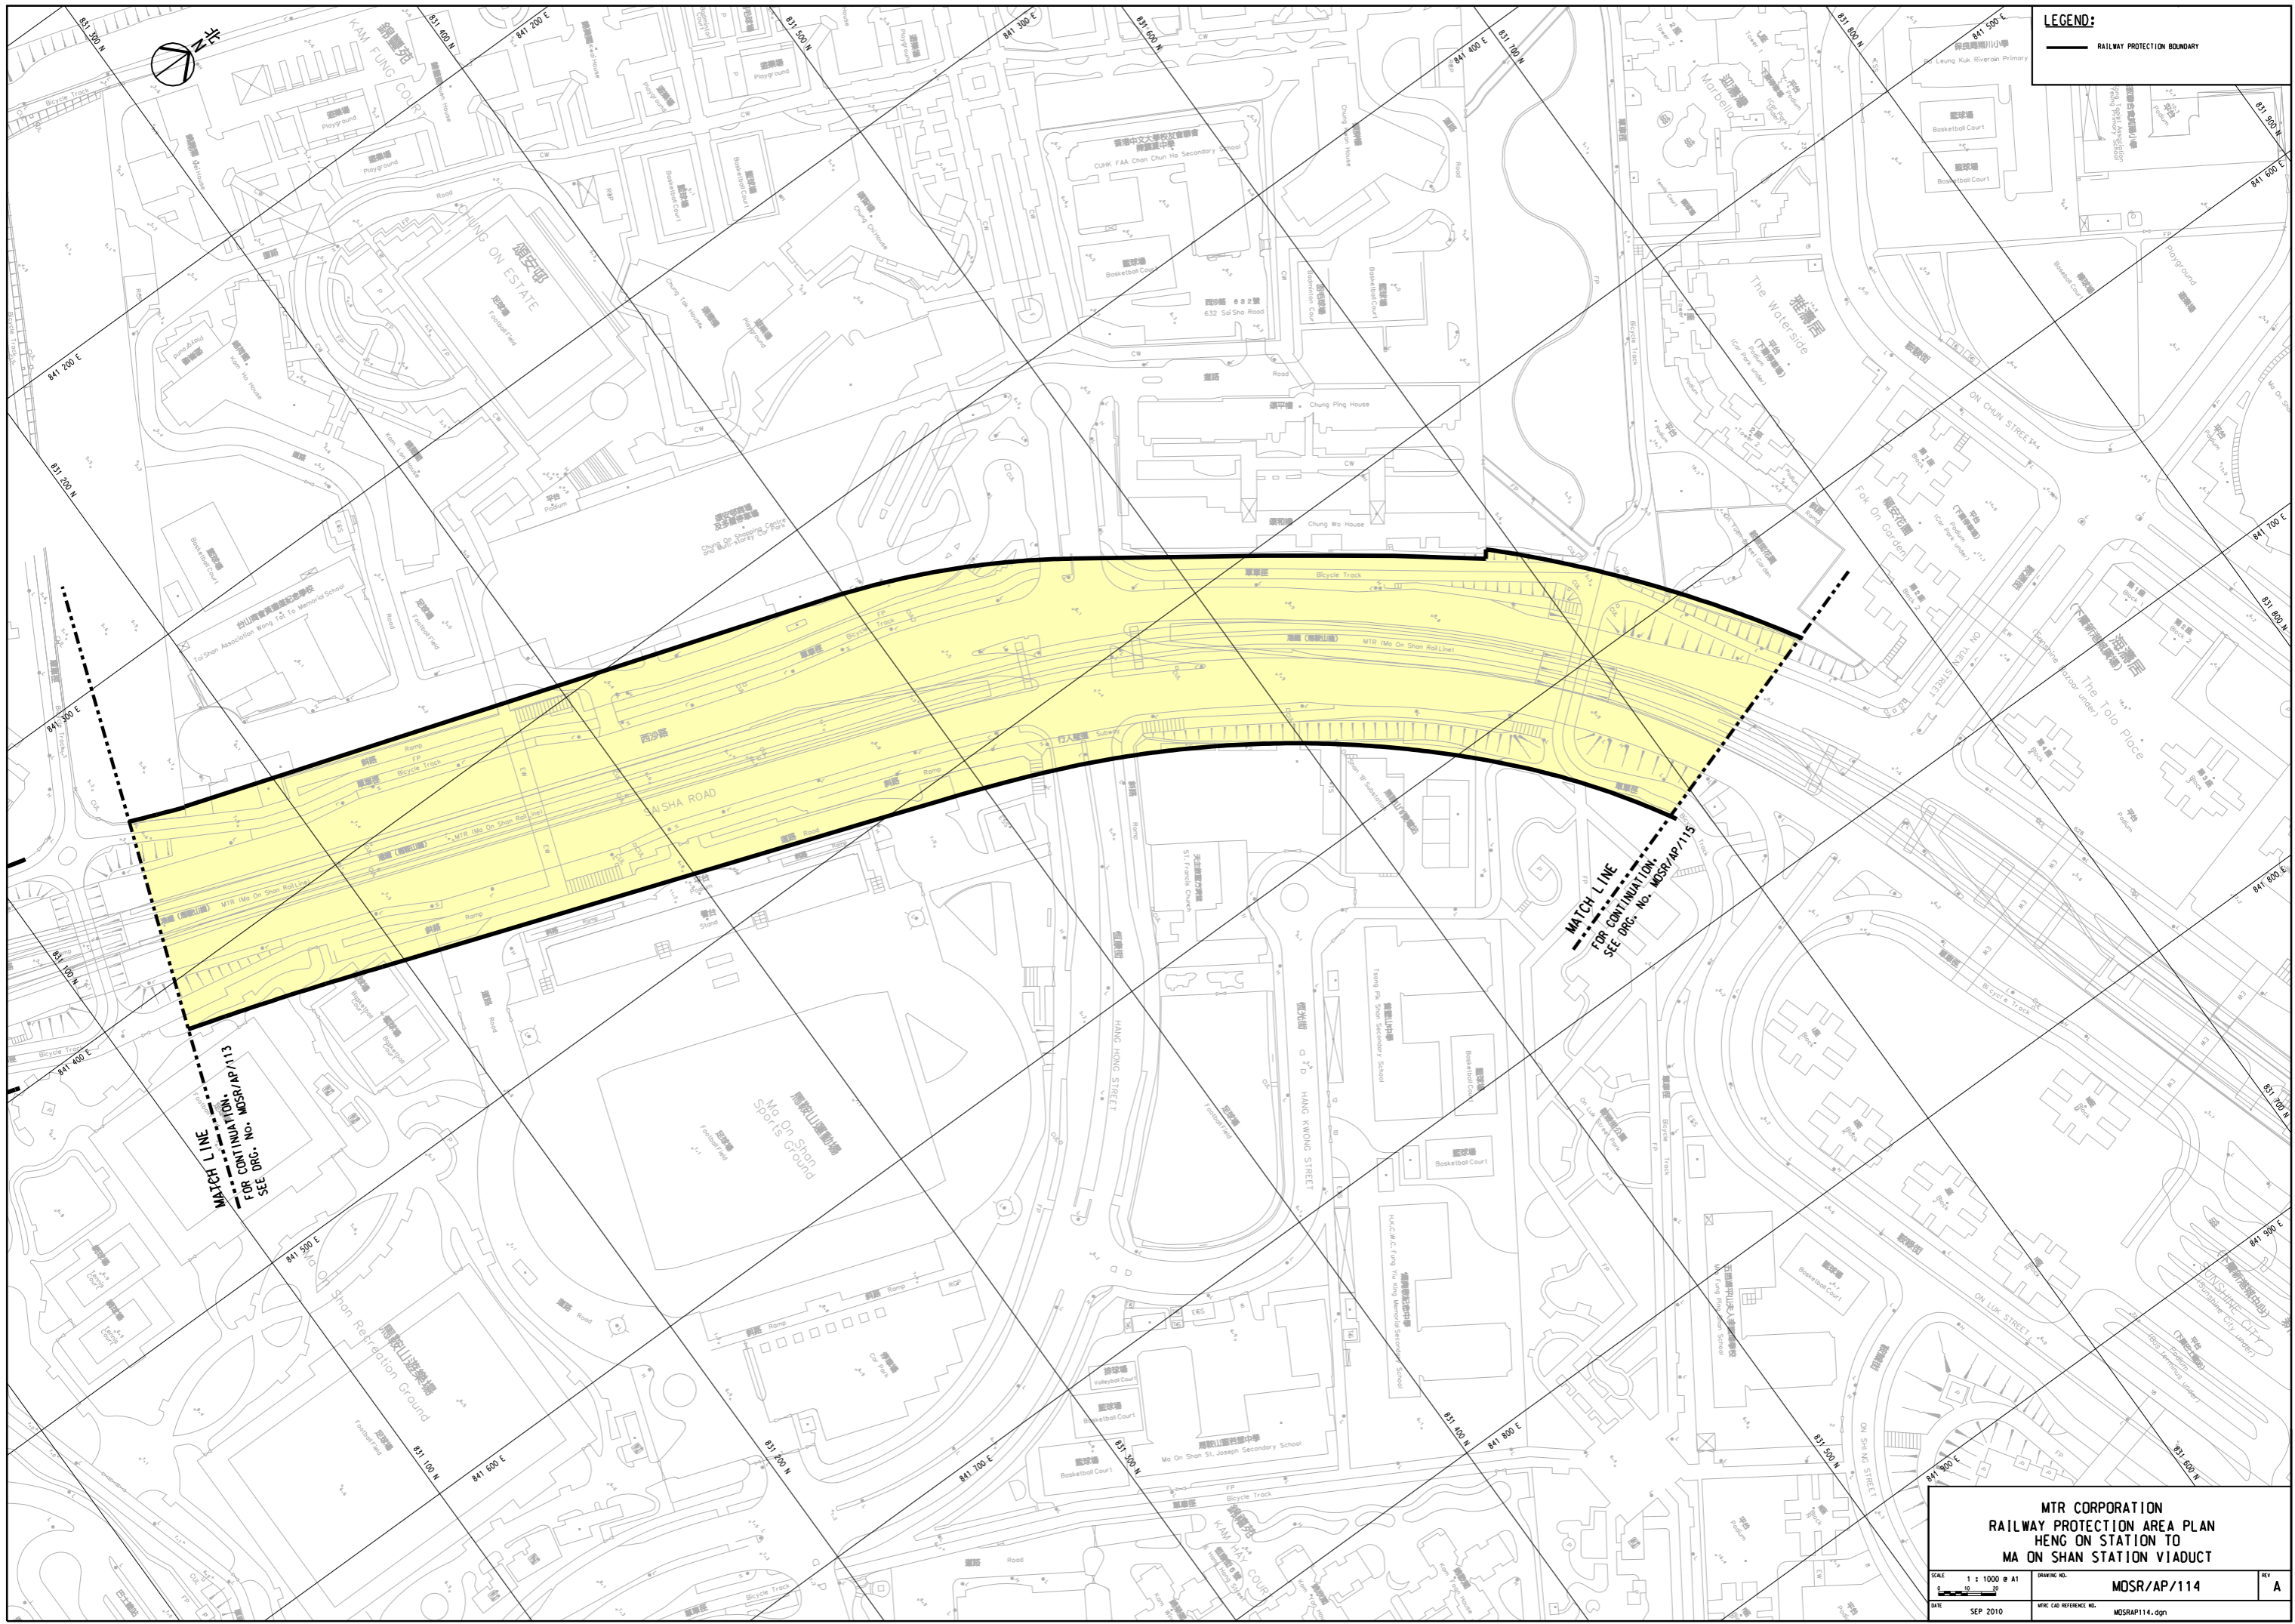

PLOT DRW: X:\CAD\Library\MicroStation\workspace\blot\rv\PDF_Color_300dpi_080923.plt
MODELNAME: Default
PRINTED BY: wisnmc
DATE: 03/09/2010 4:56:20 PM
FILENAME: x:\cap\p\plan\mtr\pdp\MOSR/114.dgn