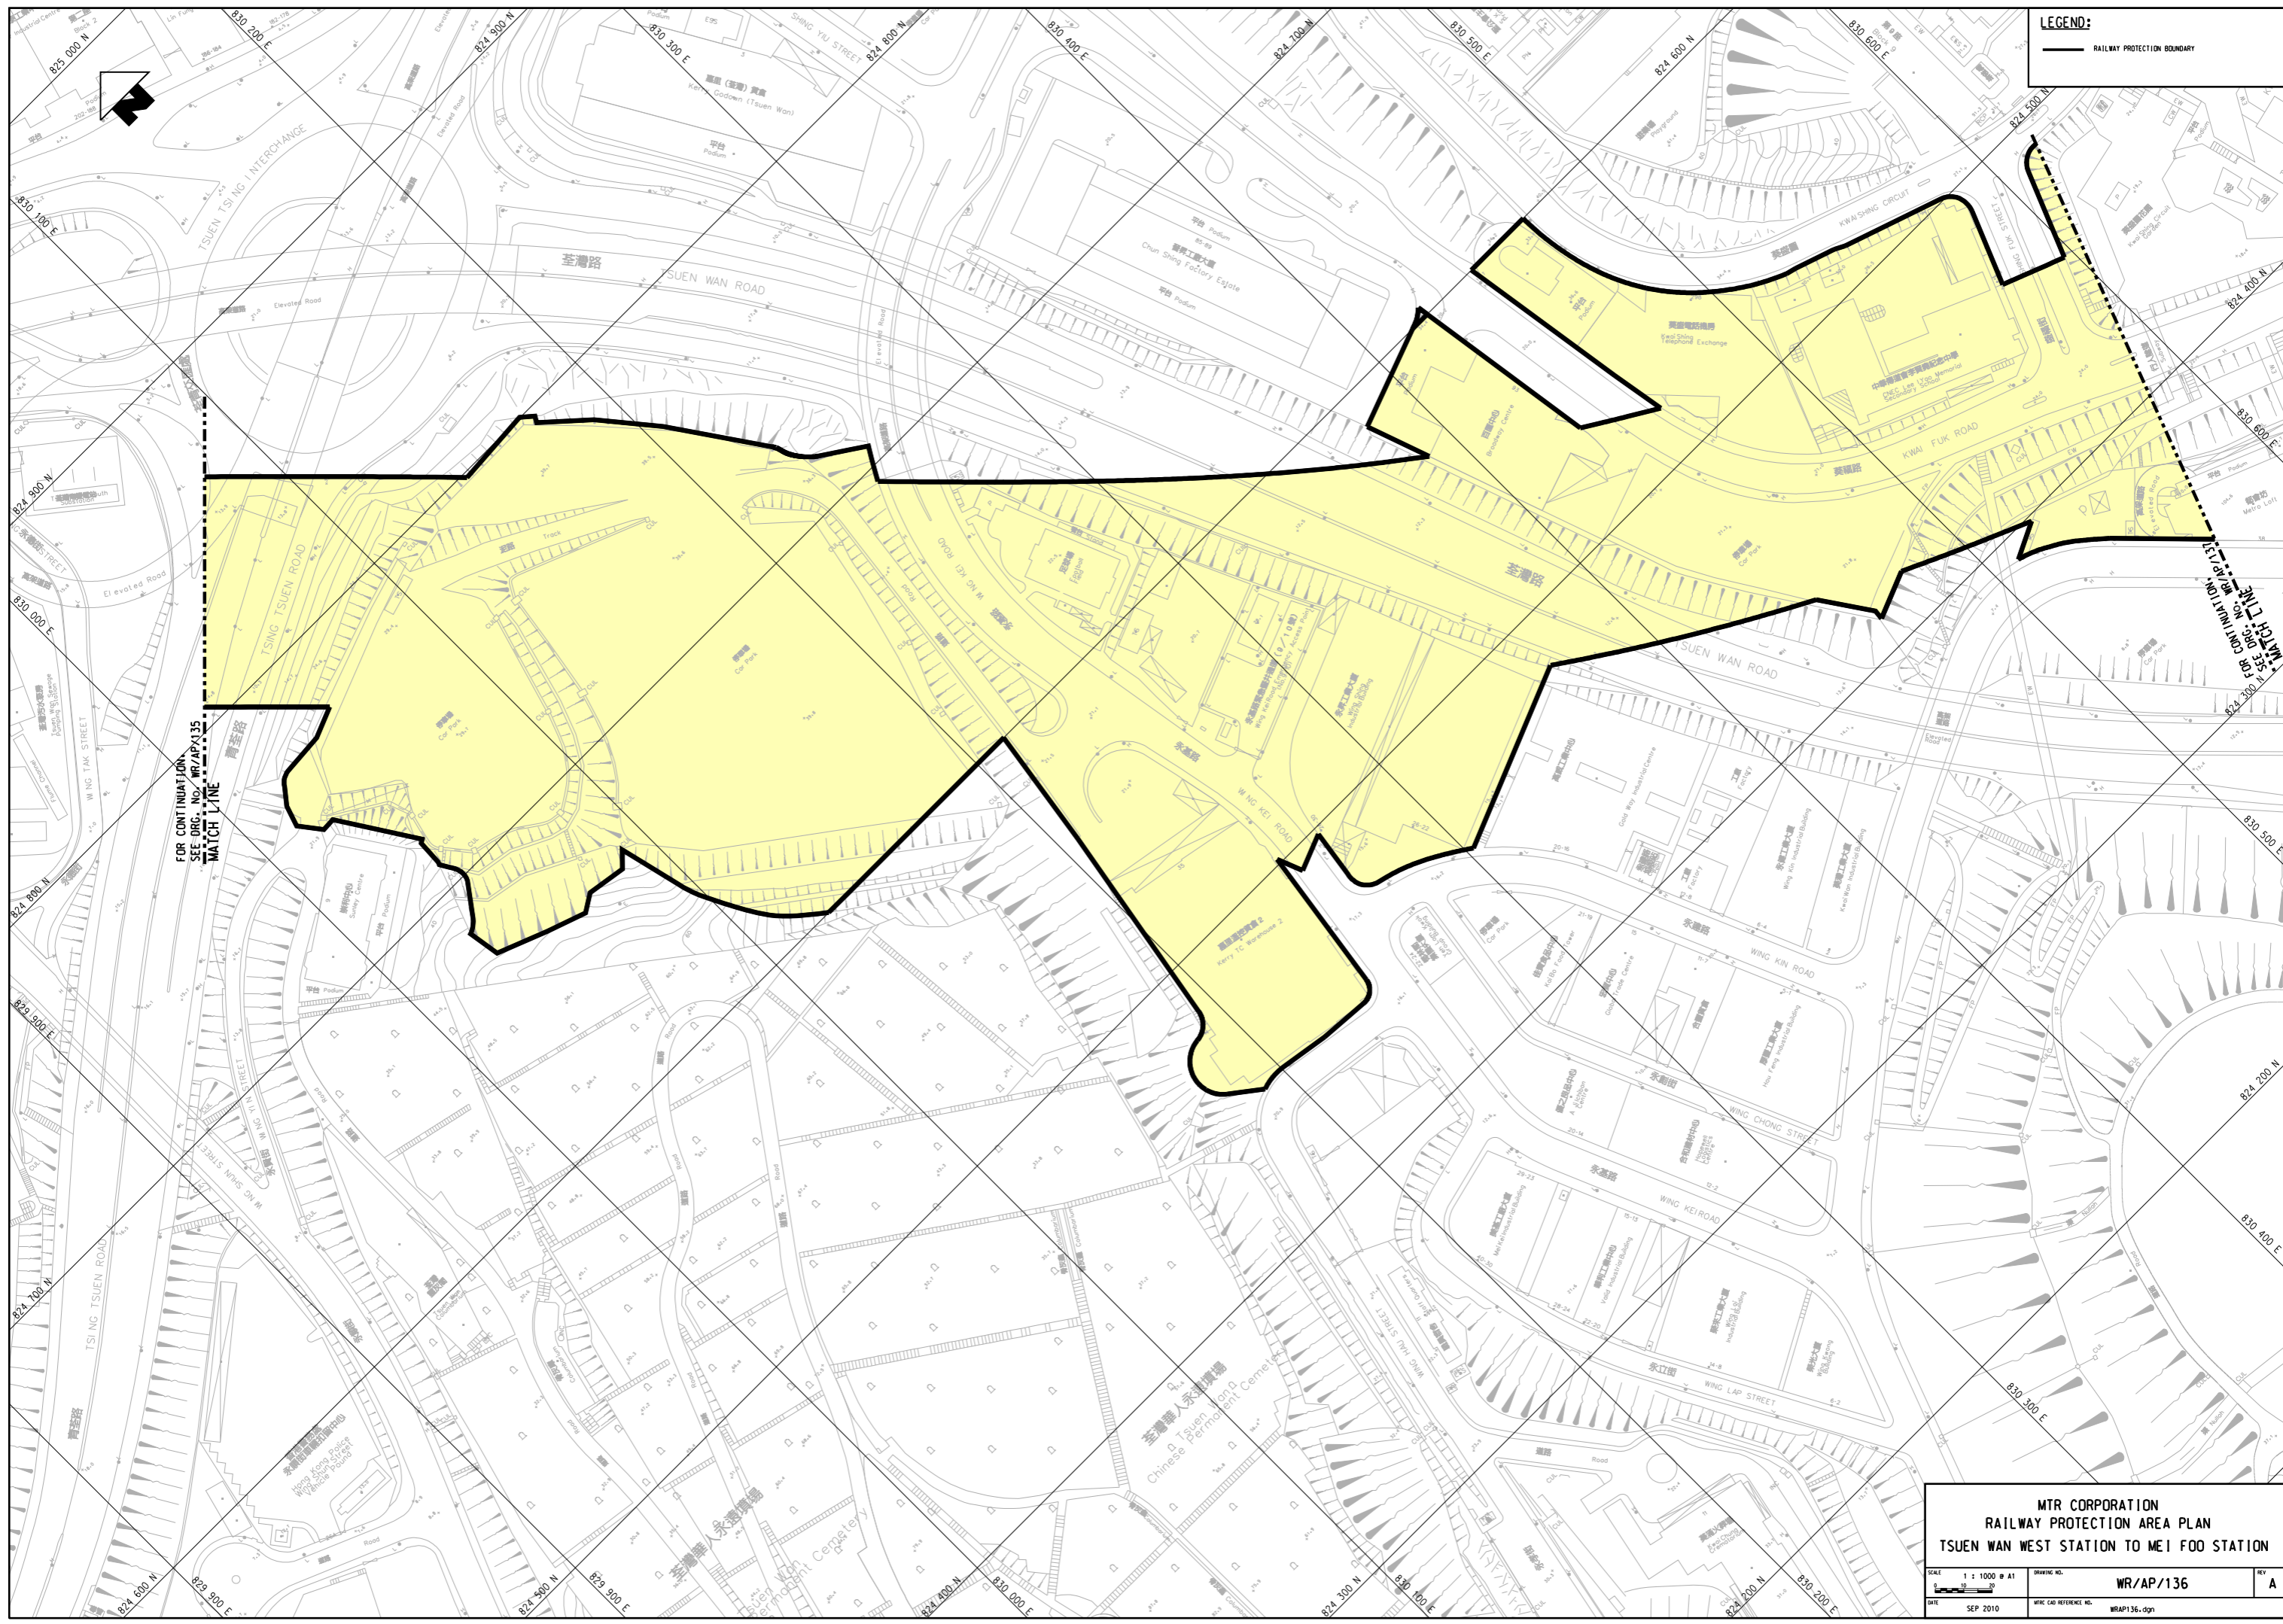

LEGEND:

RAILWAY PROTECTION BOUNDARY

PLOT DIR: X:\CAD\Library\MicroStation\workspace\pilot\wrp\wrp_300dpi_080923.plt
MODELNAME: Default
FILENAME: X:\cap\p\plan\wrp\wrp136.dgn

MTR CORPORATION
RAILWAY PROTECTION AREA PLAN
TSUEN WAN WEST STATION TO MEI FOO STATION

SCALE 1 : 1000 @ A1	DRAWING NO. WR/AP/136	REV A
DATE SEP 2010	MIC CAD REFERENCE NO. WRAP136.dgn	