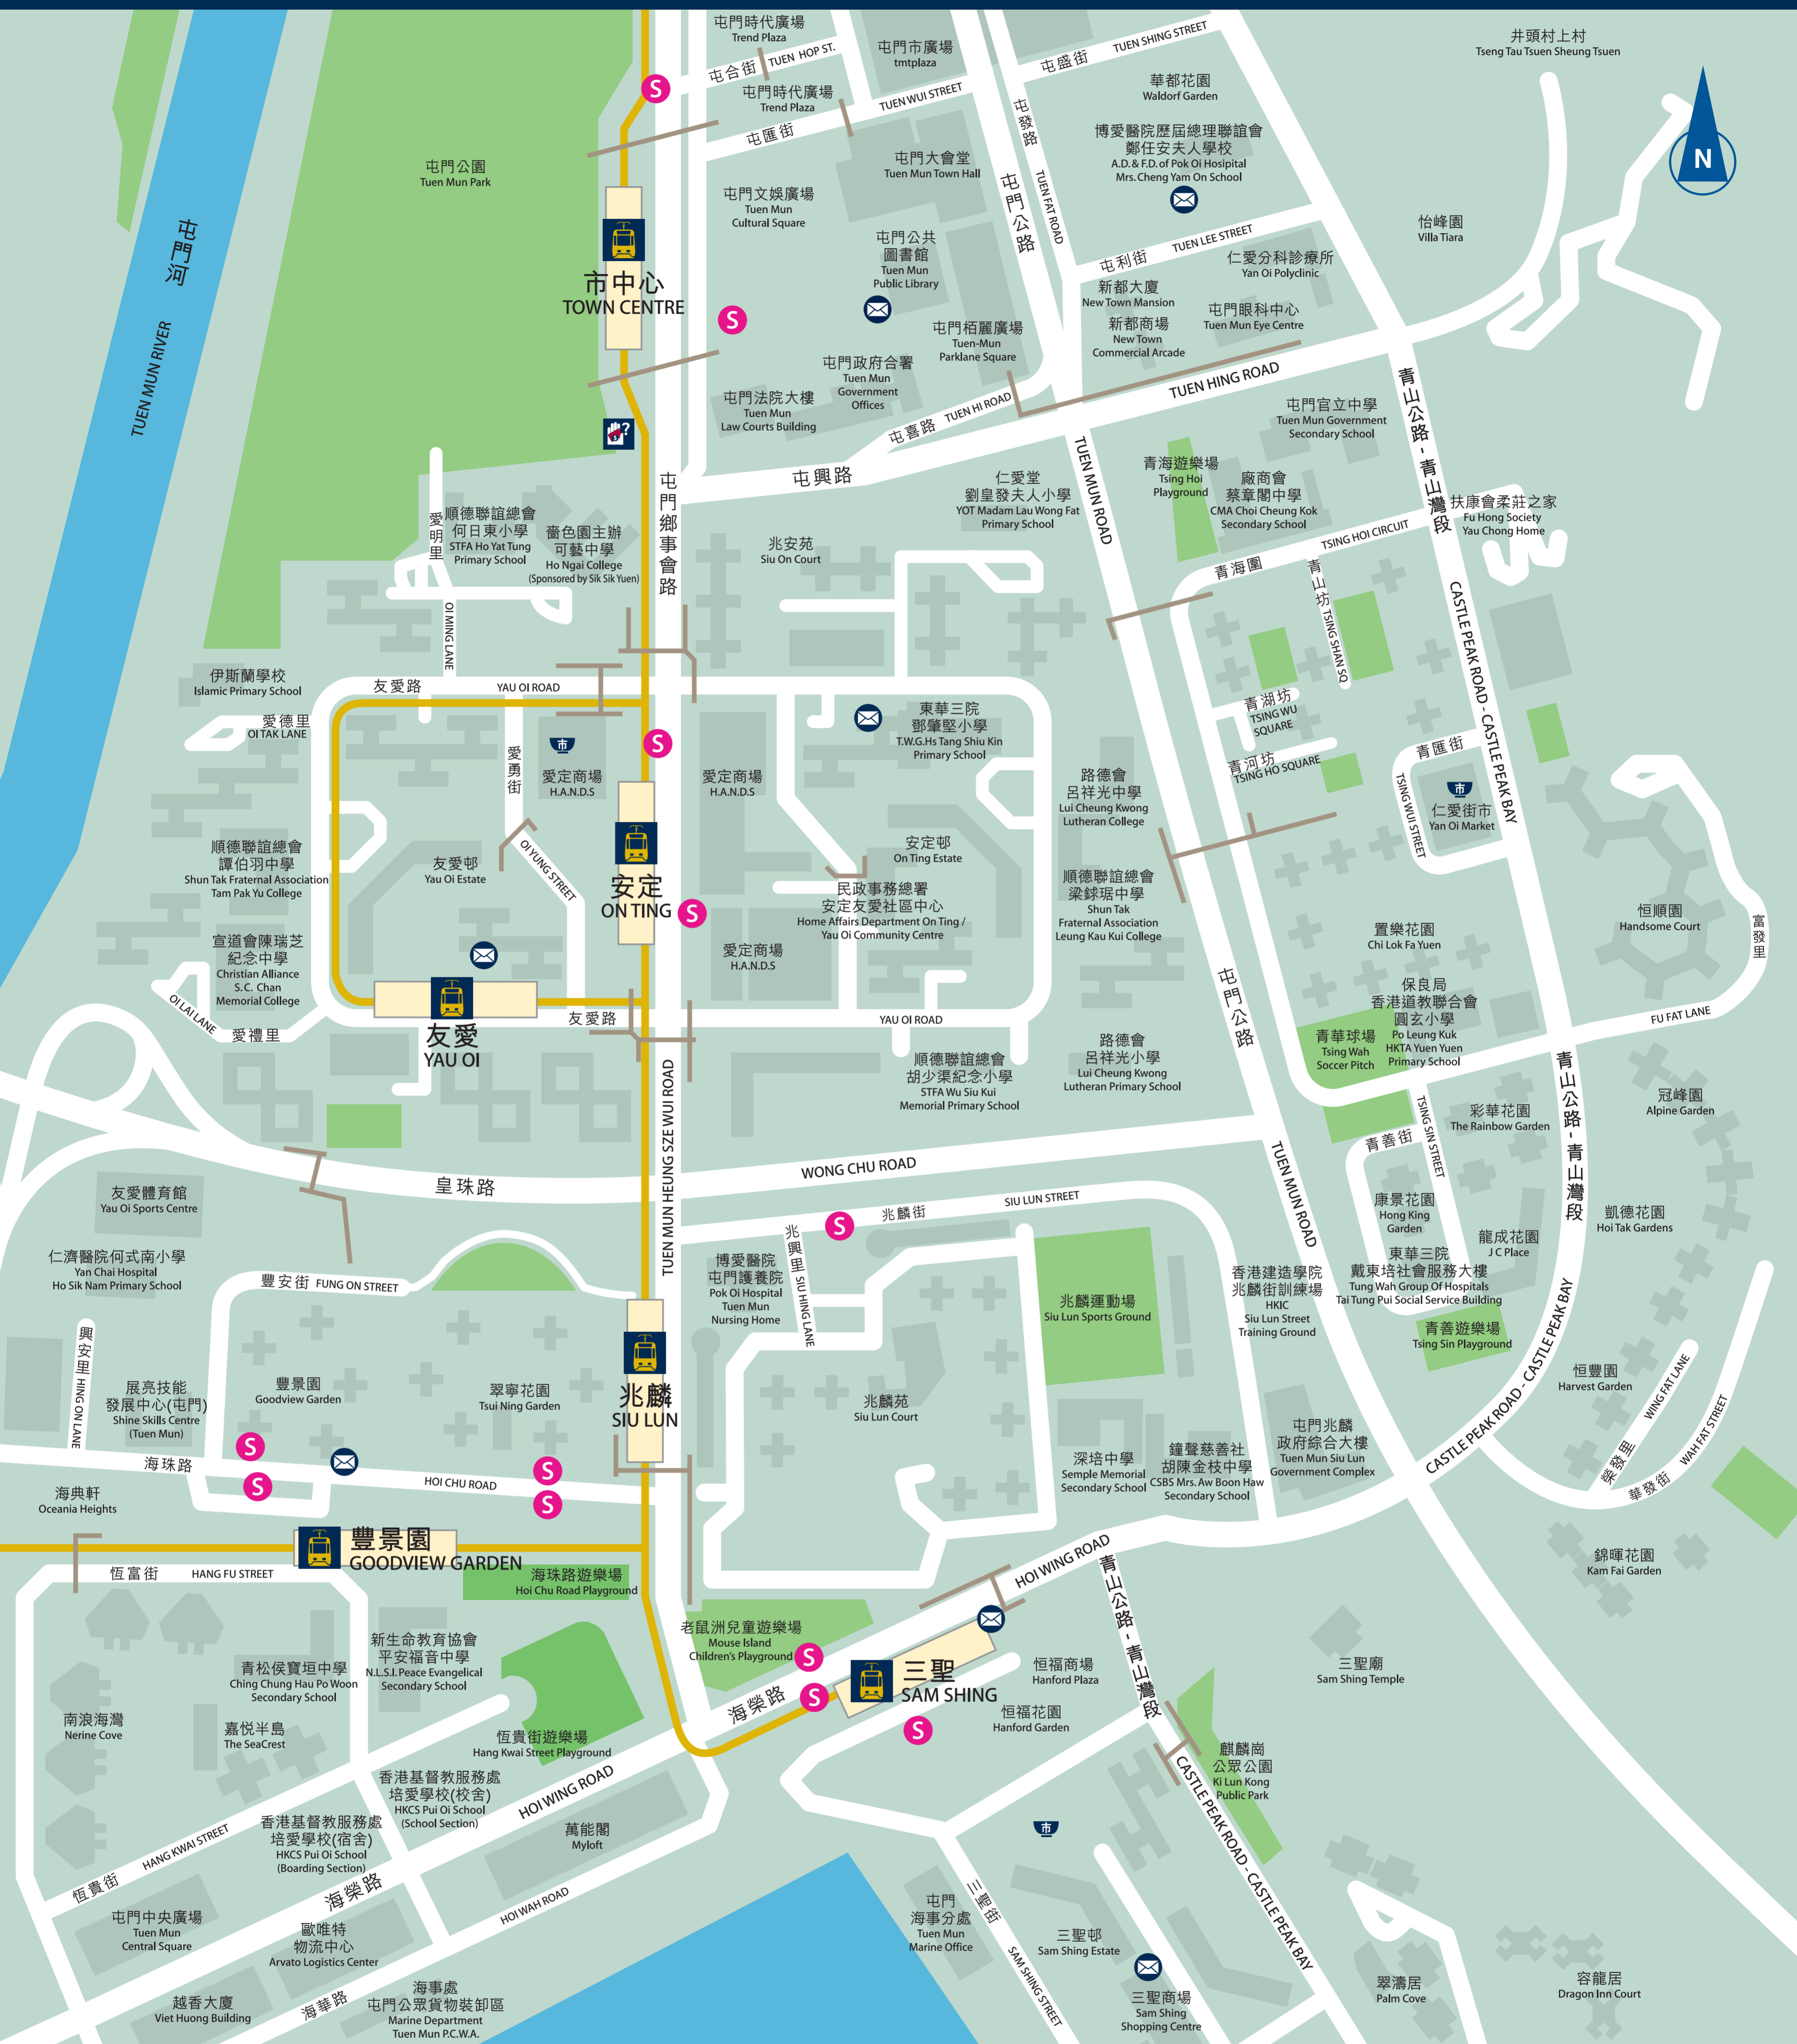

街道圖 Location map 02

圖例 Legend			
輕鐵站 Light Rail stop		警署 Police station	
輕鐵客務中心 Light Rail Customer Service Centre		消防局 Fire station	
港鐵免費接駁巴士站 (輕鐵服務暫停期間使用) Free MTR Shuttle Bus stop (during service disruption only)		行人天橋 Footbridge	
郵政局/郵筒 Post office/Post box		街市/熟食市場 Market/ Cooked food stall	

本圖付印時所載各項均力求準確，如有錯漏，俱以各有關方面之公佈為準。(二〇二一年二月)
Information contained in this leaflet is deemed to be correct when going to print. (02/2021)