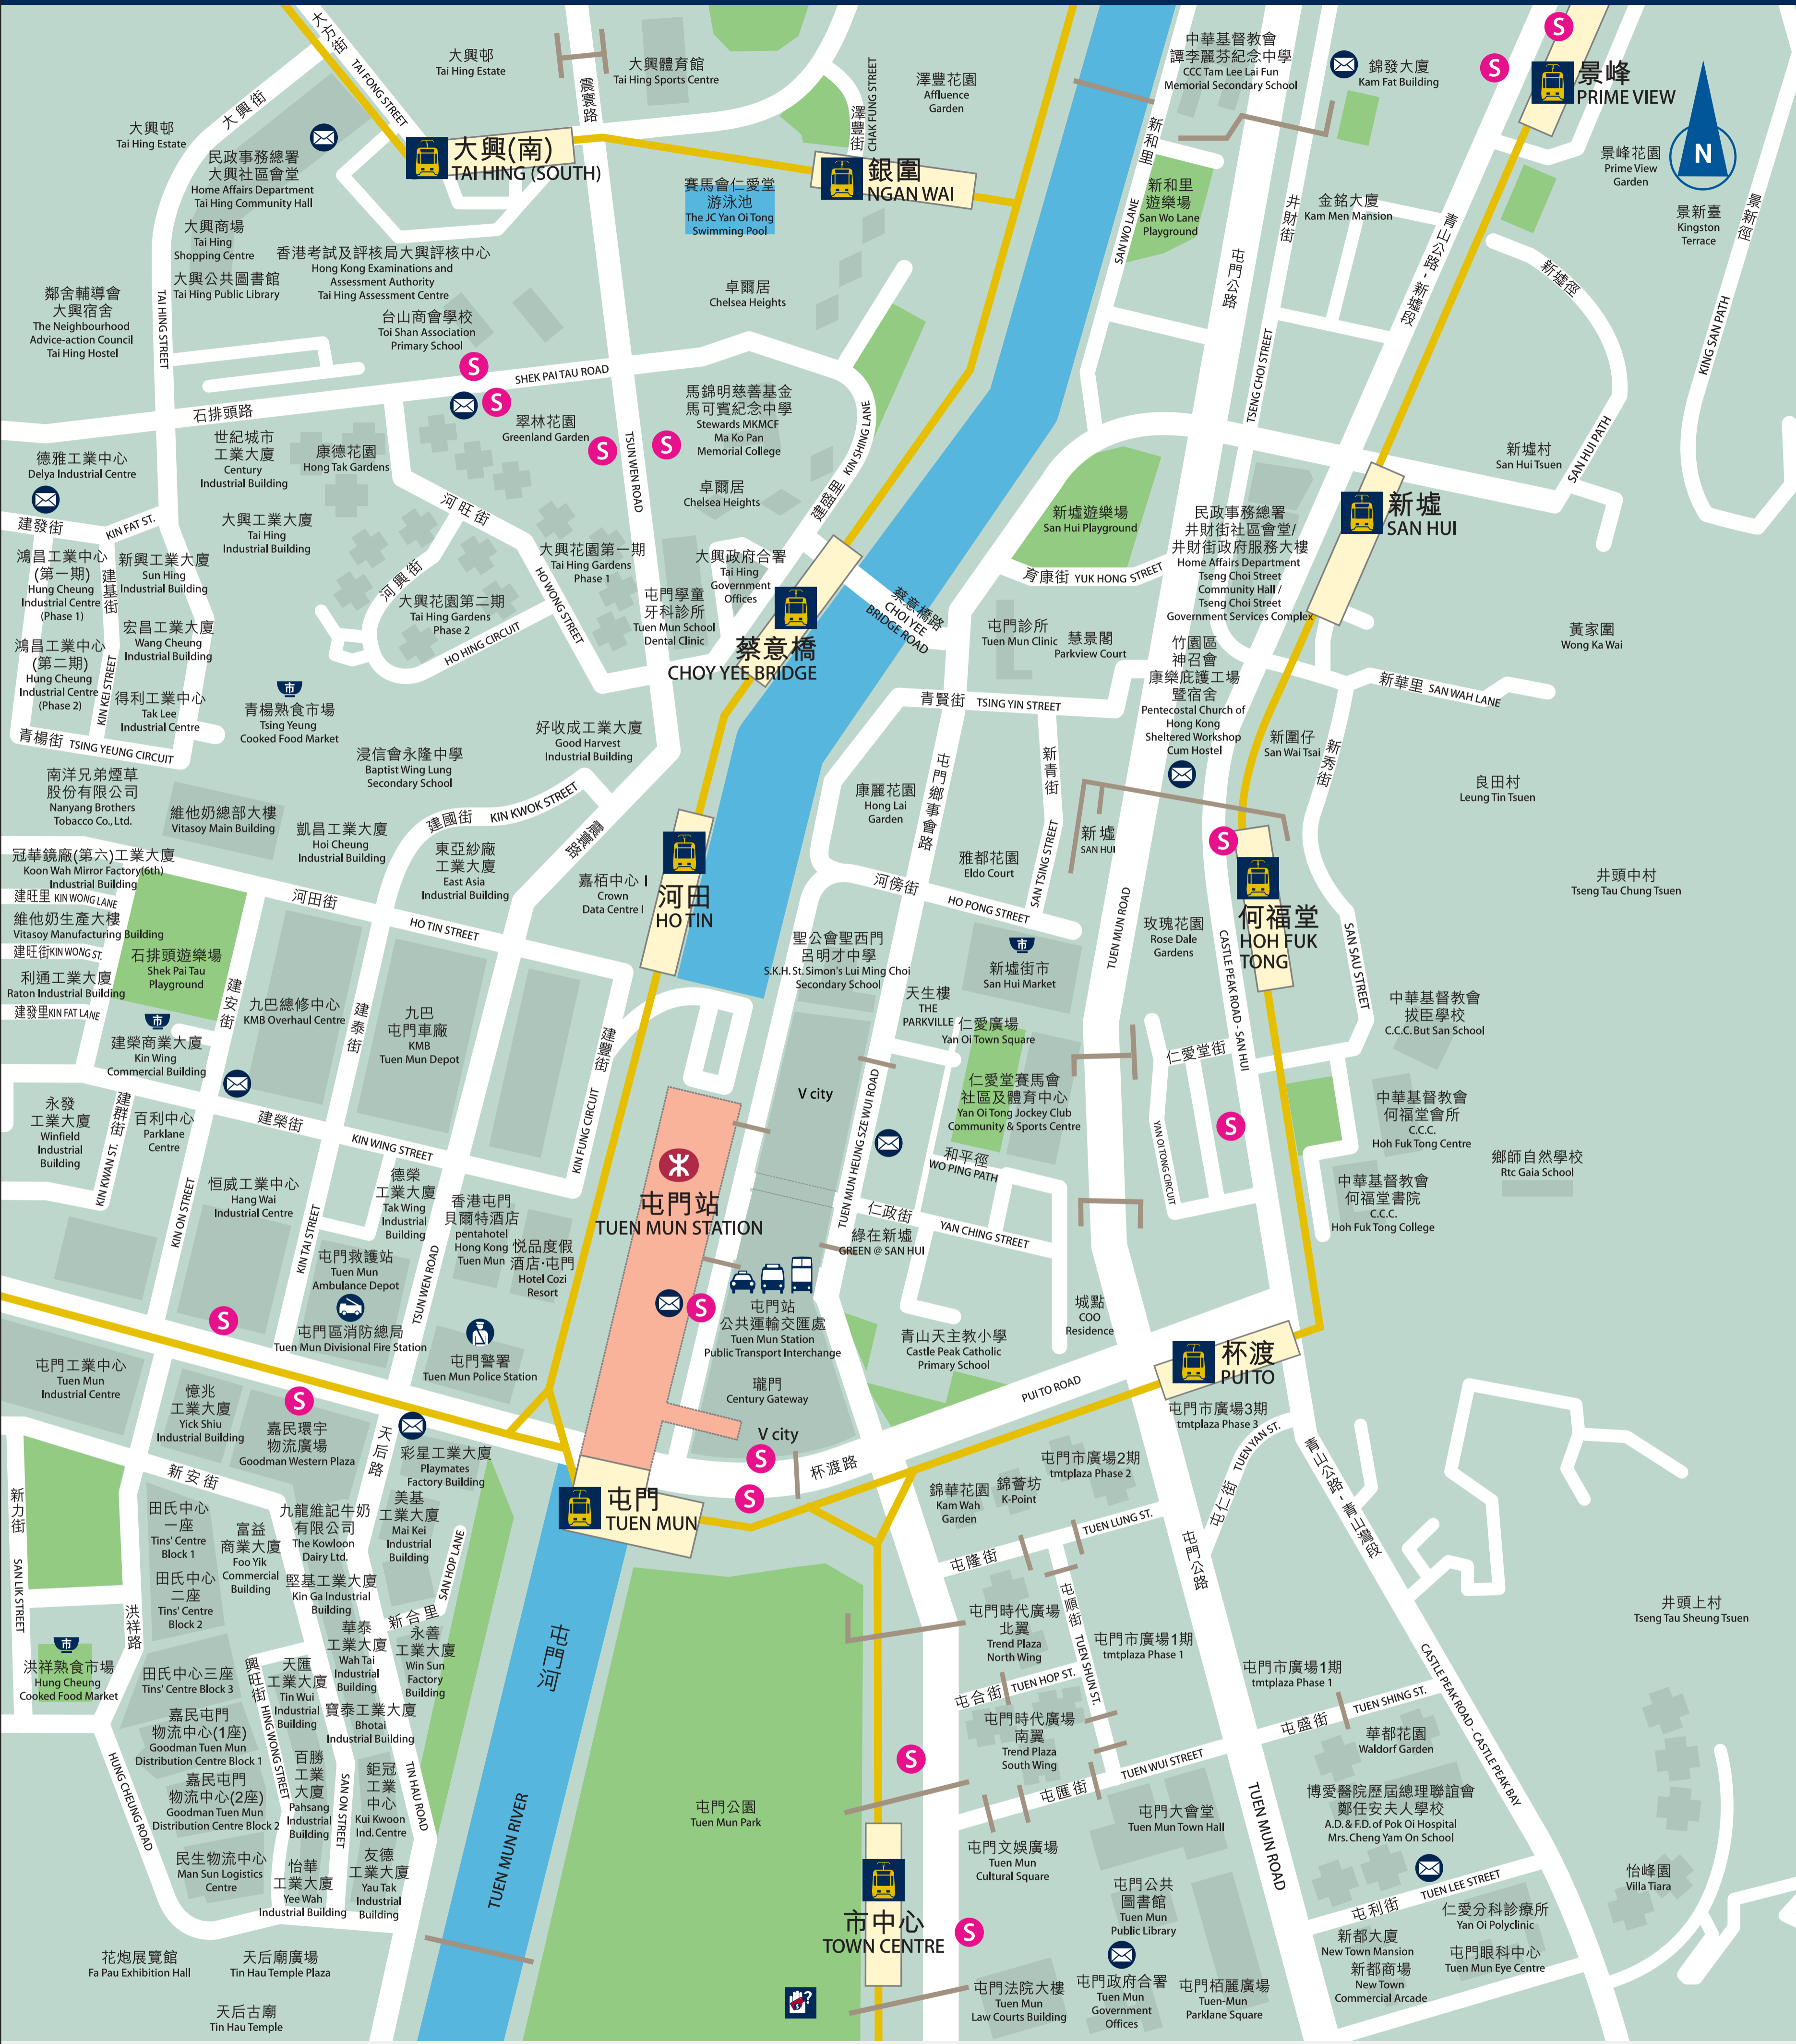

街道圖 Location map 04

圖例 Legend					
輕鐵站 Light Rail stop		港鐵站 MTR station		警署 Police station	
輕鐵客務中心 Light Rail Customer Service Centre		公共交通交匯處 Public Transport Interchange		消防局 Fire station	
港鐵免費接駁巴士站(輕鐵服務暫停期間使用) Free MTR Shuttle Bus stop (during service disruption only)		行人天橋 Footbridge			
郵政局/郵箱 Post office/Post box		街市/熟食市場 Market/ Cooked food stall			

本圖付印時所載各項均力求準確，如有錯漏，俱以各有關方面之公佈為準。(二〇二一年四月)
Information contained in this leaflet is deemed to be correct when going to print. (04/2021)