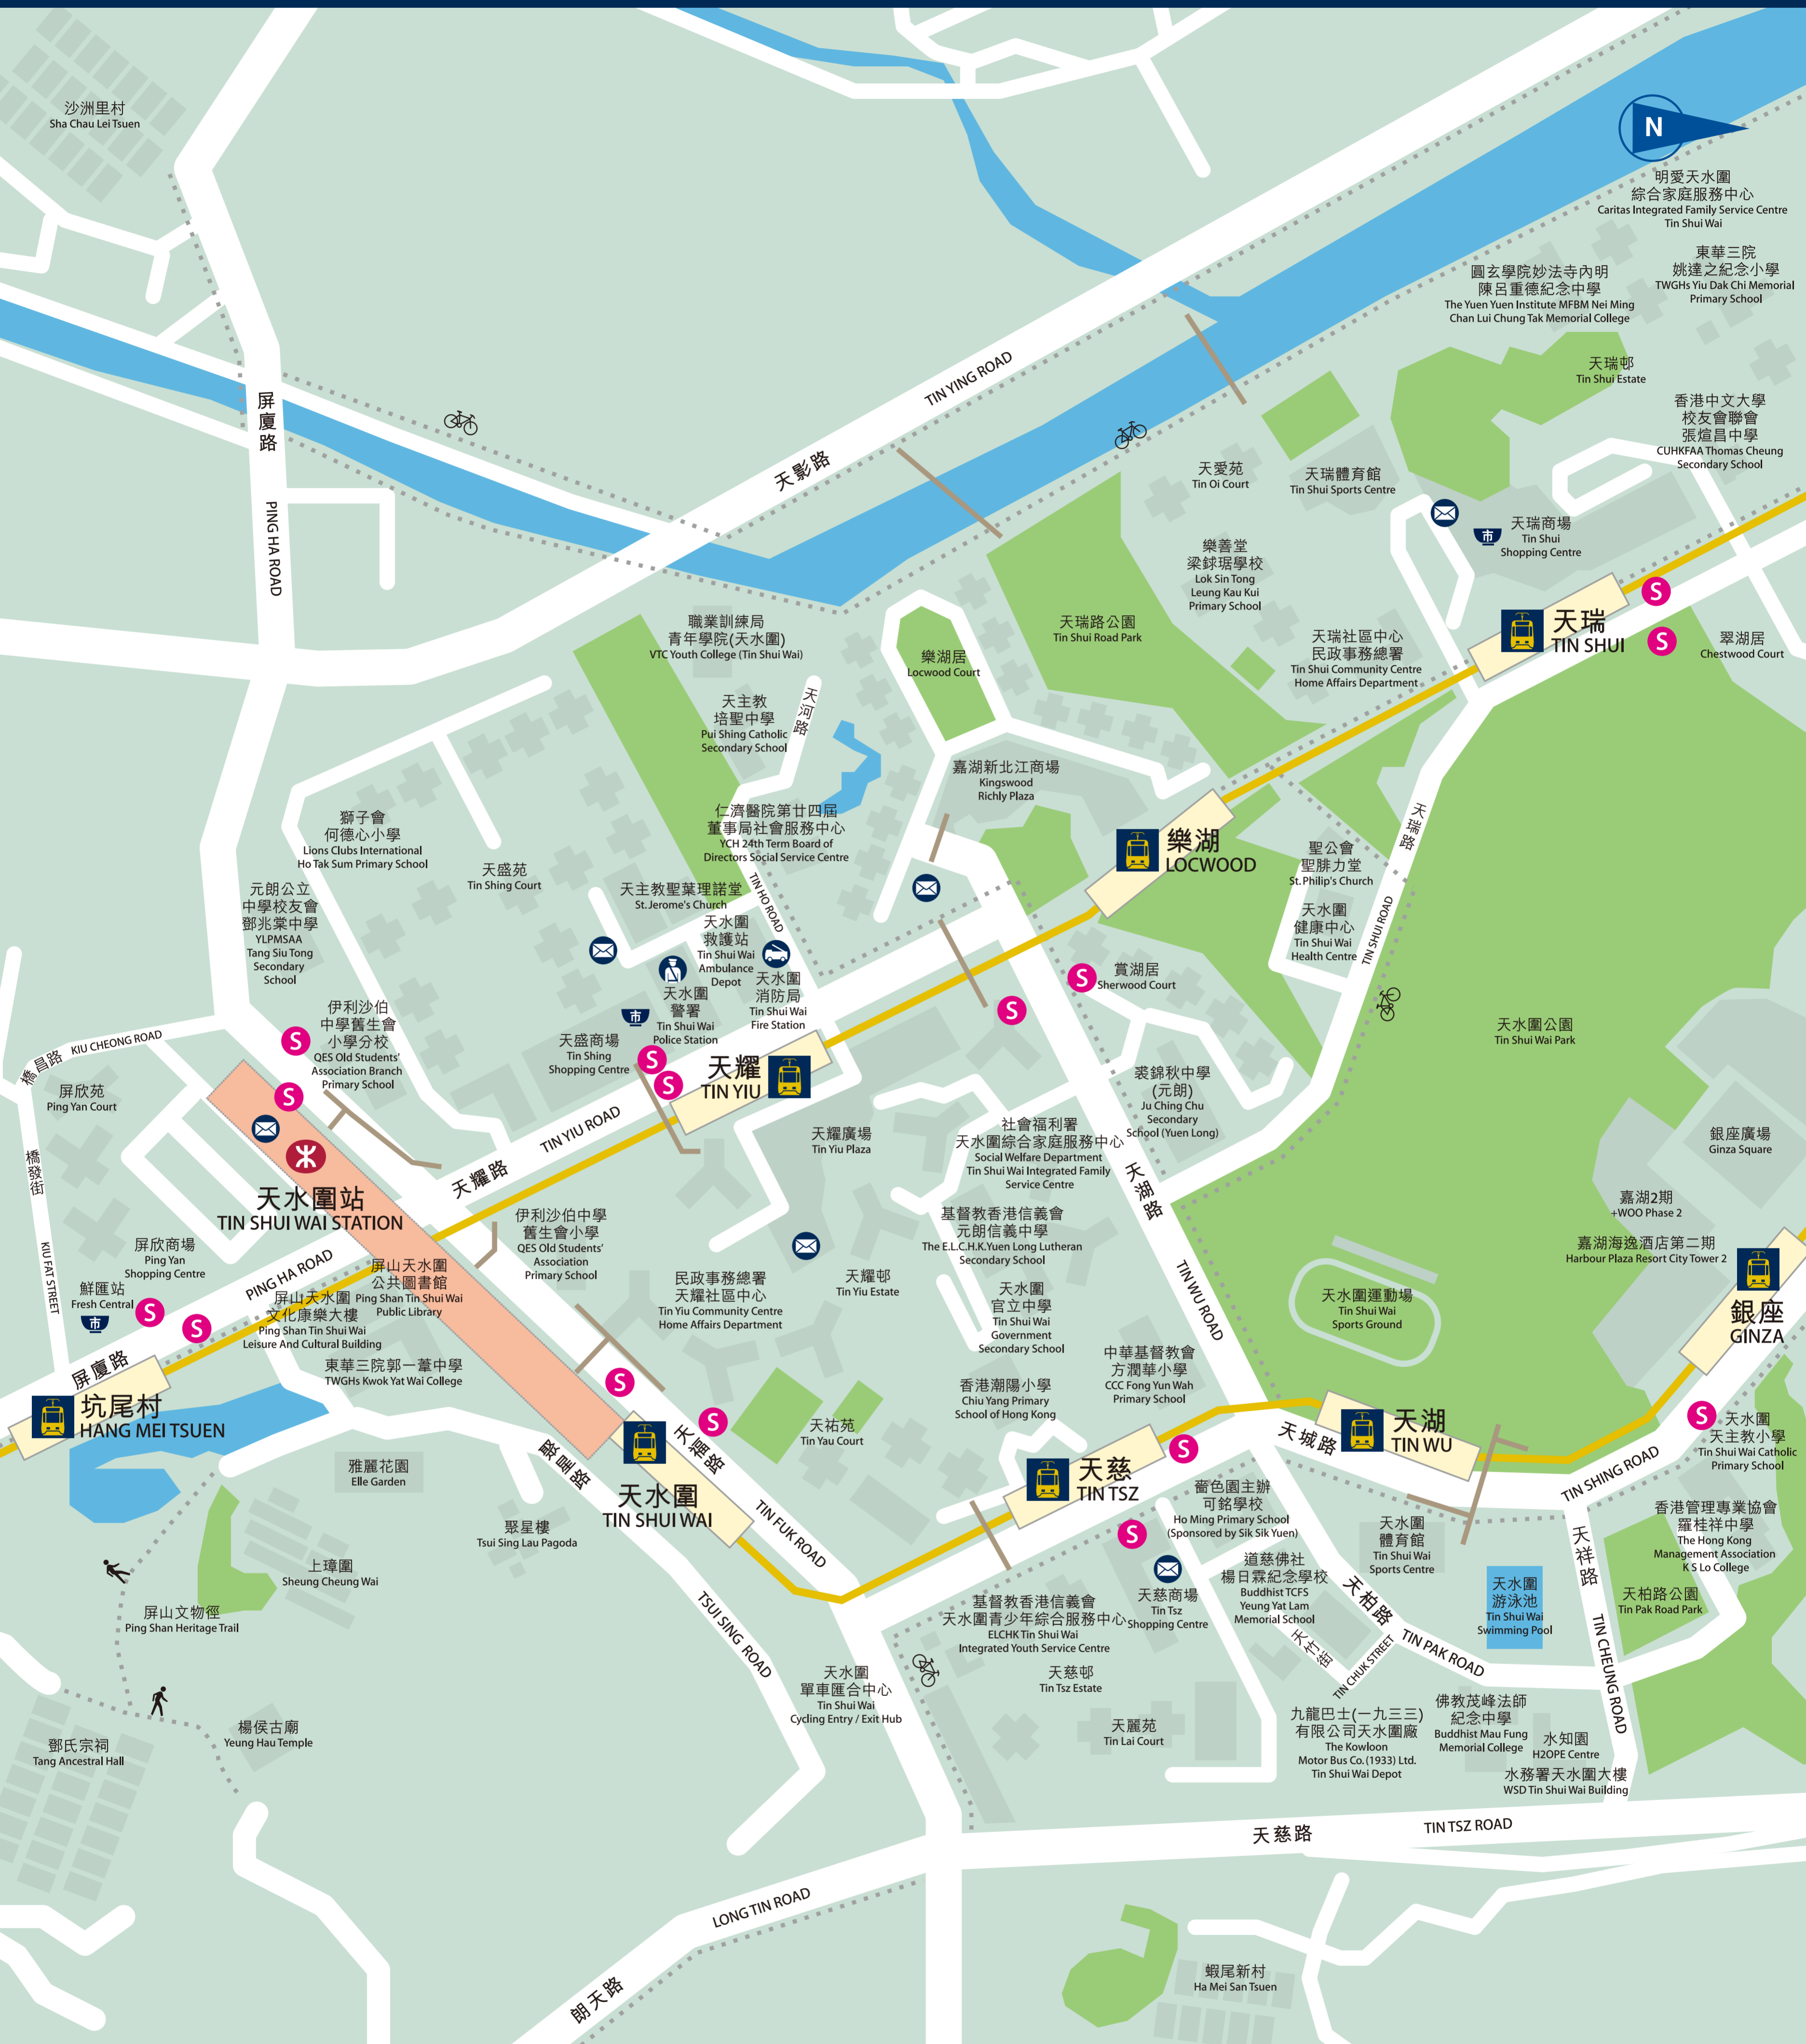

街道圖 Location map 12

圖例 Legend					
輕鐵站 Light Rail stop		街市/熟食市場 Market/ Cooked food stall		行人天橋 Footbridge	
港鐵站 MTR station		警署 Police station		單車徑 Bicycle trail	
港鐵免費接駁巴士站 (輕鐵服務暫停期間使用) Free MTR Shuttle Bus stop (during service disruption only)		消防局 Fire station			
郵政局/郵箱 Post office / Post box		公共交通匯處 Public Transport Interchange			

本圖付印時所載各項均力求準確，如有錯漏，俱以各有關方面之公佈為準。(二〇二〇年十一月)
Information contained in this leaflet is deemed to be correct when going to print. (11/2020)